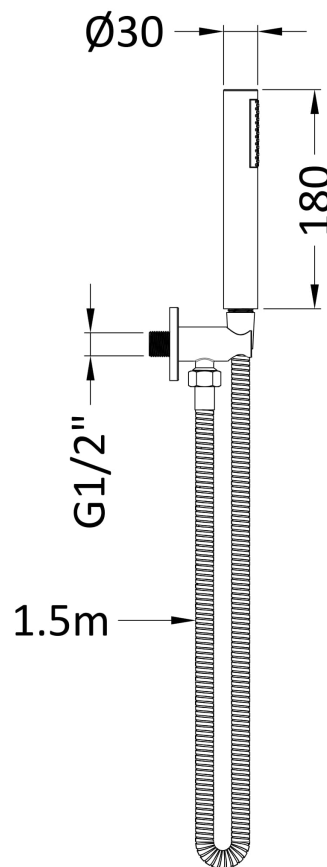

### Product Dimensions

Length (mm):	
Width (mm):	30
Height (mm):	1230
Depth (mm):	
Nett Weight (kg):	0.62

### Packaging Dimensions

Length (mm):	275
Width (mm):	200
Height (mm):	140
Gross Weight (kg):	0.62

### Packaging Data

Box Colour:	White Cardboard Box
Box Qty:	1
Label Size:	100 x 50
Label Colour:	White Label
Label Qty:	2

### Outer Box Dimensions (If Applicable)

Length (mm):	
Width (mm):	320
Height (mm):	410
Depth (mm):	440
Gross Weight (kg):	
Barcode:	5056678476956