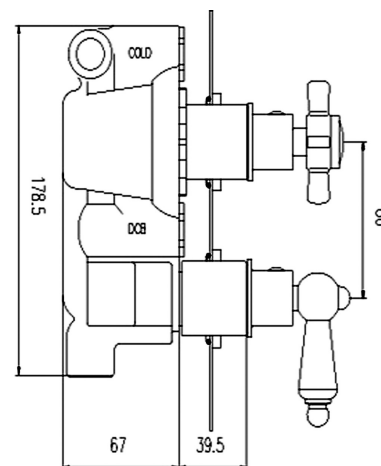

Sales Code: A3033

Description: Beaumont Twin Valve Traditional Plate

Product Dimensions

Length (mm):	
Width (mm):	120
Height (mm):	210
Depth (mm):	135
Nett Weight (kg):	2.18

Packaging Dimensions

Length (mm):	250
Width (mm):	240
Height (mm):	110
Gross Weight (kg):	2.65

Packaging Data

Box Colour:	White Cardboard Box
Box Qty:	1
Label Size:	100 x 50
Label Colour:	White Label
Label Qty:	2

Outer Box Dimensions (If Applicable)

Length (mm):	
Width (mm):	495
Height (mm):	320
Depth (mm):	295
Gross Weight (kg):	17
Barcode:	5055146196679

Product Details

Country of Origin:	United Kingdom
Fitting Instruction:	No
Product Material:	Brass/ABS
Mount Type:	Wall, Recessed
Outlet Elbow Supplied:	No
Easy Clean:	Not Applicable
Head Included:	No
Handset Included:	No
Body Jets Included:	Not Applicable
No of Body Jets:	Not Applicable
Operating Pressure (bar):	0.1
Valve/Cartridge Type:	1/4 Turn Ceramic Disc
Flow Rates (L/min):	0.1 bar: 5.5 0.5 bar: 14 1 bar: 20 2 bar: 29 3 bar: 44
TMV2 Approved:	No Approval No: N/A
TMV3 Approved:	No Approval No: N/A
WRAS Approved:	Yes Approval No: 2204707
Head Function:	Not Applicable
Handset Function:	Not Applicable
Body Jet Info:	Not Applicable
Pipe Size:	15 mm
Pipe Centres:	N/A
Colour/Finish:	Chrome
Hose Included:	Not Applicable
No. of Outlets:	1