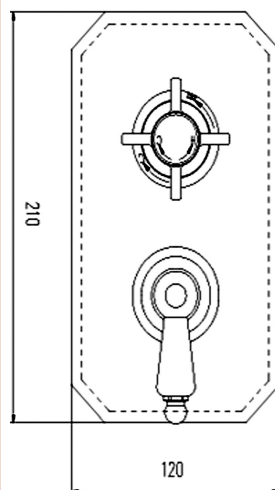

Sales Code: A3033

Description: Beaumont Twin Valve Traditional Plate

Product Dimensions

Length (mm):	
Width (mm):	120
Height (mm):	210
Depth (mm):	135
Nett Weight (kg):	2.18

Packaging Dimensions

Length (mm):	250
Width (mm):	240
Height (mm):	110
Gross Weight (kg):	2.65

Packaging Data

Box Colour:	White Cardboard Box
Box Qty:	1
Label Size:	100 x 50
Label Colour:	White Label
Label Qty:	2

Outer Box Dimensions (If Applicable)

Length (mm):	
Width (mm):	495
Height (mm):	320
Depth (mm):	295
Gross Weight (kg):	17
Barcode:	5055146196679

Product Details

Country of Origin:	United Kingdom
Fitting Instruction:	No
Product Material:	Brass/ABS
Mount Type:	Wall, Recessed
Outlet Elbow Supplied:	No
Easy Clean:	Not Applicable
Head Included:	No
Handset Included:	No
Body Jets Included:	Not Applicable
No of Body Jets:	Not Applicable
Operating Pressure (bar):	0.1
Valve/Cartridge Type:	1/4 Turn Ceramic Disc
Flow Rates (L/min):	0.1 bar: 5.5 0.5 bar: 14 1 bar: 20 2 bar: 29 3 bar: 44
TMV2 Approved:	No Approval No: N/A
TMV3 Approved:	No Approval No: N/A
WRAS Approved:	Yes Approval No: 2204707
Head Function:	Not Applicable
Handset Function:	Not Applicable
Body Jet Info:	Not Applicable
Pipe Size:	15 mm
Pipe Centres:	N/A
Colour/Finish:	Chrome
Hose Included:	Not Applicable
No. of Outlets:	1