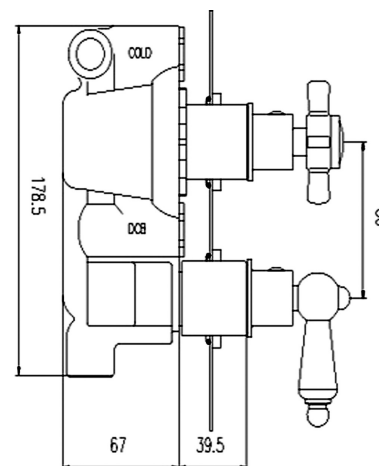

Sales Code: A3033

Description: Beaumont Twin Valve Traditional Plate

Product Dimensions

Length (mm):	
Width (mm):	120
Height (mm):	210
Depth (mm):	135
Nett Weight (kg):	2.18

Packaging Dimensions

Length (mm):	250
Width (mm):	240
Height (mm):	110
Gross Weight (kg):	2.65

Packaging Data

Box Colour:	White Cardboard Box
Box Qty:	1
Label Size:	100 x 50
Label Colour:	White Label
Label Qty:	2

Outer Box Dimensions (If Applicable)

Length (mm):	
Width (mm):	495
Height (mm):	320
Depth (mm):	295
Gross Weight (kg):	17
Barcode:	5055146196679

Product Details

Country of Origin:	United Kingdom
Fitting Instruction:	No
Product Material:	Brass/ABS
Mount Type:	Wall, Recessed
Outlet Elbow Supplied:	No
Easy Clean:	Not Applicable
Head Included:	No
Handset Included:	No
Body Jets Included:	Not Applicable
No of Body Jets:	Not Applicable
Operating Pressure (bar):	0.1
Valve/Cartridge Type:	1/4 Turn Ceramic Disc
Flow Rates (L/min):	0.1 bar: 5.5 0.5 bar: 14 1 bar: 20 2 bar: 29 3 bar: 44
TMV2 Approved:	No Approval No: N/A
TMV3 Approved:	No Approval No: N/A
WRAS Approved:	Yes Approval No: 2204707
Head Function:	Not Applicable
Handset Function:	Not Applicable
Body Jet Info:	Not Applicable
Pipe Size:	15 mm
Pipe Centres:	N/A
Colour/Finish:	Chrome
Hose Included:	Not Applicable
No. of Outlets:	1