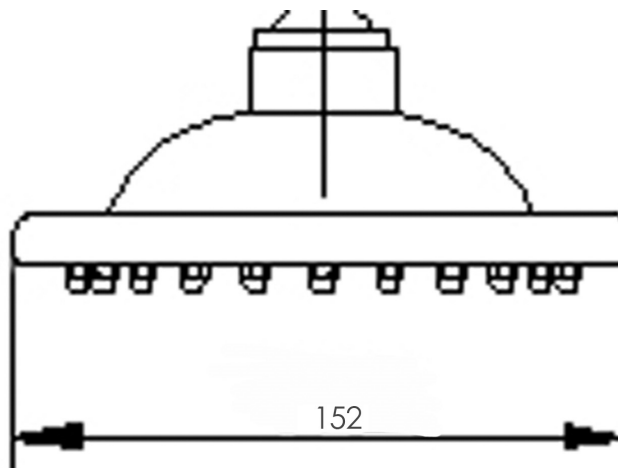

Sales Code: A304

Description: 6" Fixed Head

### Product Dimensions

Length (mm):	
Width (mm):	152
Height (mm):	185
Depth (mm):	421
Nett Weight (kg):	0.79

### Packaging Dimensions

Length (mm):	175
Width (mm):	165
Height (mm):	105
Gross Weight (kg):	0.79

### Outer Box Dimensions (If Applicable)

Length (mm):	
Width (mm):	370
Height (mm):	440
Depth (mm):	380
Gross Weight (kg):	13
Barcode:	5055146123828