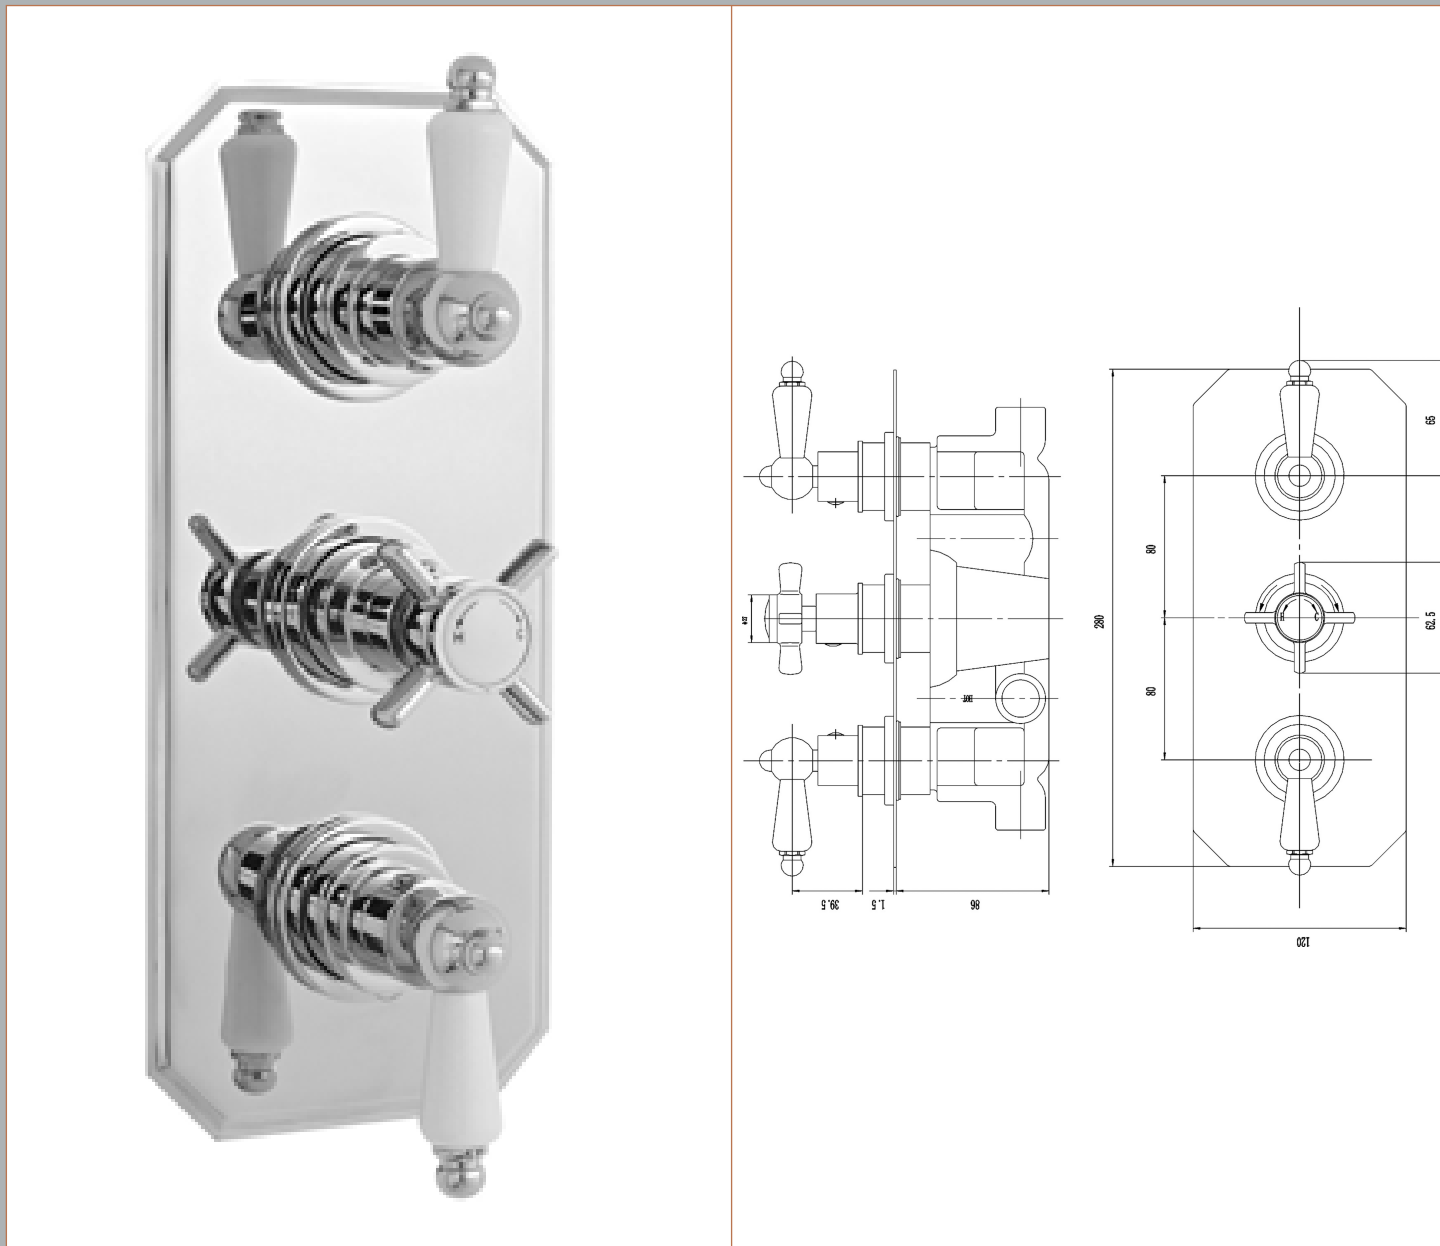

Sales Code: A3057

Description: Beaumont Triple Concealed Thermo Valve

Product Dimensions

Length (mm):	
Width (mm):	120
Height (mm):	280
Depth (mm):	124
Nett Weight (kg):	3.02

Packaging Dimensions

Length (mm):	320
Width (mm):	250
Height (mm):	110
Gross Weight (kg):	3.59

Packaging Data

Box Colour:	White Cardboard Box
Box Qty:	1
Label Size:	100 x 50
Label Colour:	White Label
Label Qty:	2

Outer Box Dimensions (If Applicable)

Length (mm):	
Width (mm):	500
Height (mm):	370
Depth (mm):	355
Gross Weight (kg):	22
Barcode:	5055369030798

Product Details

Country of Origin:	United Kingdom
Fitting Instruction:	No
Product Material:	Brass/ABS
Mount Type:	Wall, Recessed
Outlet Elbow Supplied:	No
Easy Clean:	Not Applicable
Head Included:	No
Handset Included:	No
Body Jets Included:	Not Applicable
No of Body Jets:	Not Applicable
Operating Pressure (bar):	0.1
Valve/Cartridge Type:	1/4 Turn Ceramic Disc
Flow Rates (L/min):	0.1 bar: 5.5 0.5 bar: 14 1 bar: 20 2 bar: 29 3 bar: 44
TMV2 Approved:	No Approval No: N/A
TMV3 Approved:	No Approval No: N/A
WRAS Approved:	Yes Approval No: 2204707
Head Function:	Not Applicable
Handset Function:	Not Applicable
Body Jet Info:	Not Applicable
Pipe Size:	15 mm
Pipe Centres:	N/A
Colour/Finish:	Chrome
Hose Included:	Not Applicable
No. of Outlets:	2