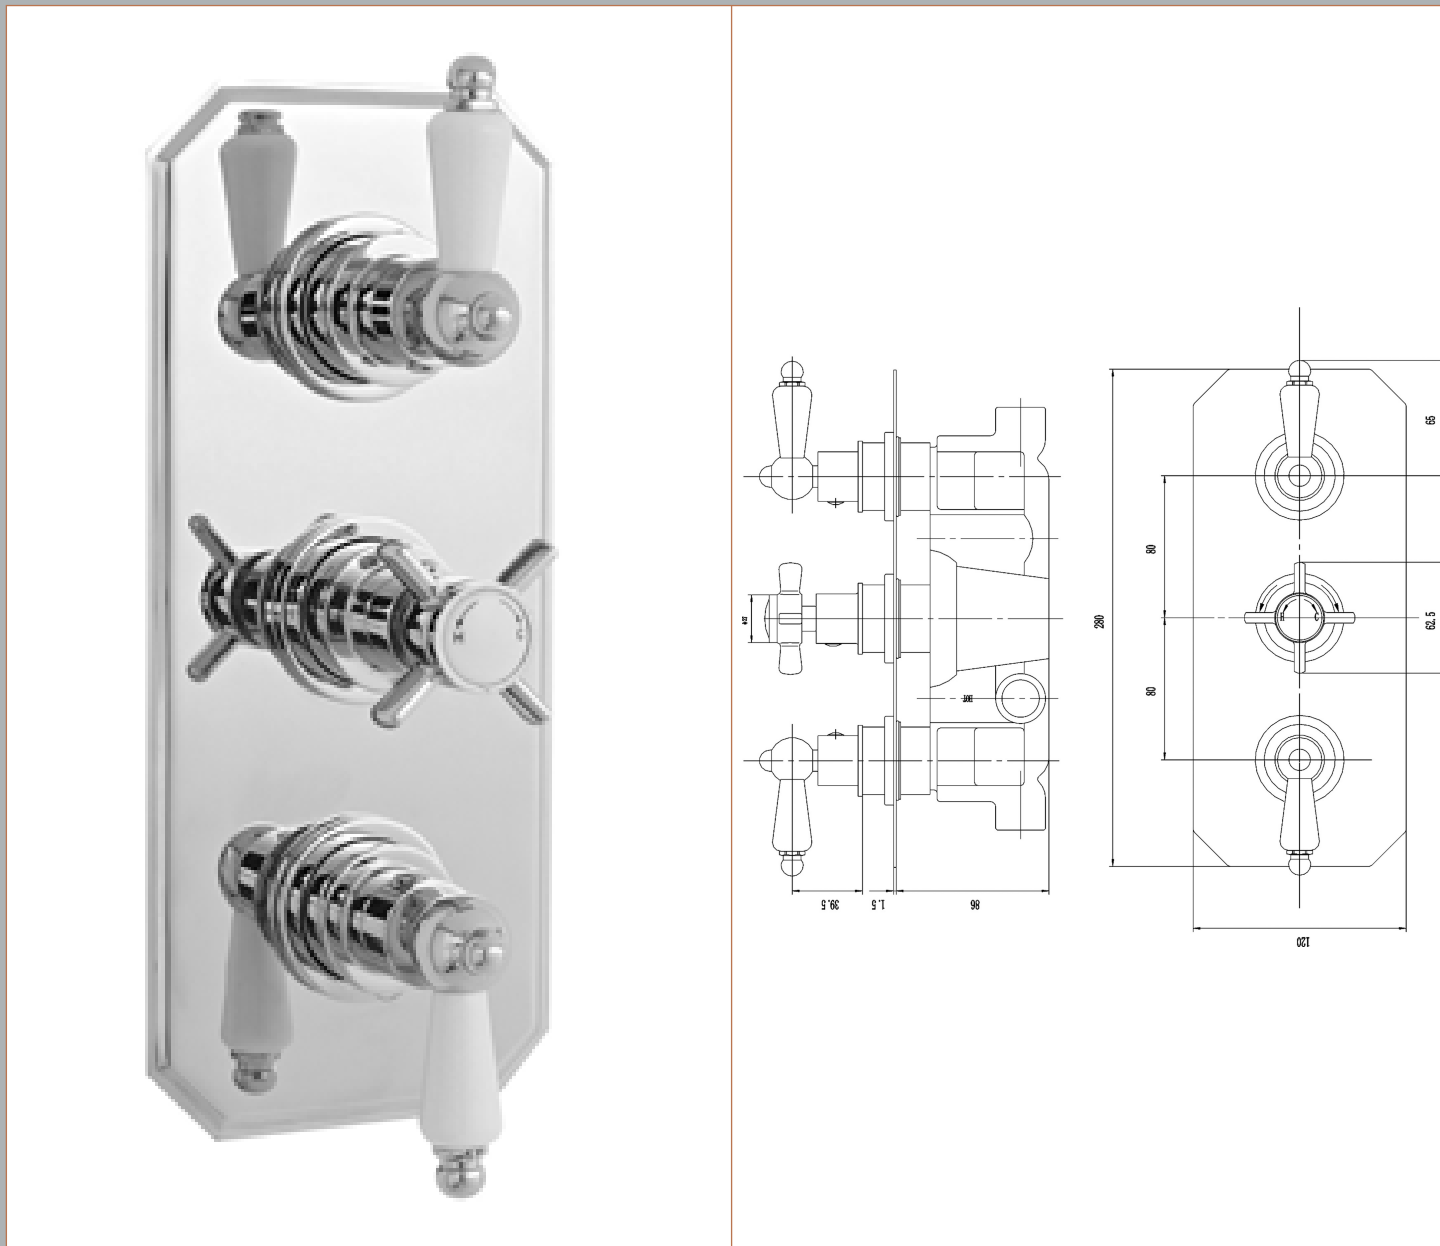

Sales Code: A3057

Description: Beaumont Triple Concealed Thermo Valve

### Product Dimensions

Length (mm):	
Width (mm):	120
Height (mm):	280
Depth (mm):	124
Nett Weight (kg):	3.02

### Outer Box Dimensions (If Applicable)

Length (mm):	
Width (mm):	500
Height (mm):	370
Depth (mm):	355
Gross Weight (kg):	22
Barcode:	5055369030798

### Product Details

Country of Origin:	United Kingdom
Fitting Instruction:	No
Product Material:	Brass/ABS
Mount Type:	Wall, Recessed
Outlet Elbow Supplied:	No
Easy Clean:	Not Applicable
Head Included:	No
Handset Included:	No
Body Jets Included:	Not Applicable
No of Body Jets:	Not Applicable
Operating Pressure (bar):	0.1
Valve/Cartridge Type:	1/4 Turn Ceramic Disc
Flow Rates (L/min):	0.1 bar: 5.5    0.5 bar: 14    1 bar: 20    2 bar: 29    3 bar: 44
TMV2 Approved:	No    Approval No: N/A
TMV3 Approved:	No    Approval No: N/A
WRAS Approved:	Yes    Approval No: 2204707
Head Function:	Not Applicable
Handset Function:	Not Applicable
Body Jet Info:	Not Applicable
Pipe Size:	15 mm
Pipe Centres:	N/A
Colour/Finish:	Chrome
Hose Included:	Not Applicable
No. of Outlets:	2