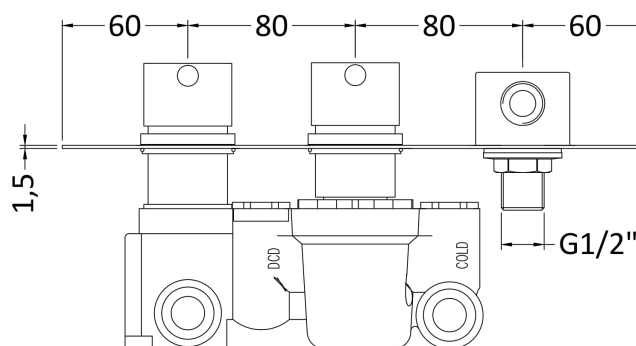

Sales Code: A3077

Description: Volt Twin Thermo Valve W/ Built In Div

Product Dimensions

Length (mm):	
Width (mm):	280
Height (mm):	120
Depth (mm):	136
Nett Weight (kg):	4.05

Packaging Dimensions

Length (mm):	250
Width (mm):	240
Height (mm):	130
Gross Weight (kg):	4.05

Packaging Data

Box Colour:	White Cardboard Box
Box Qty:	1
Label Size:	100 x 50
Label Colour:	White Label
Label Qty:	1

Outer Box Dimensions (If Applicable)

Length (mm):	
Width (mm):	
Height (mm):	
Depth (mm):	
Gross Weight (kg):	
Barcode:	5055275832929

Product Details

Country of Origin:	United Kingdom
Fitting Instruction:	No
Product Material:	Brass/ABS
Mount Type:	Wall
Outlet Elbow Supplied:	Not Applicable
Easy Clean:	Not Applicable
Head Included:	No
Handset Included:	No
Body Jets Included:	Not Applicable
No of Body Jets:	Not Applicable
Operating Pressure (bar):	0.2
Valve/Cartridge Type:	1/4 Turn Ceramic Disc
Flow Rates (L/min):	0.1 bar: N/A 0.5 bar: 13 1 bar: 17 2 bar: 24 3 bar: 27
TMV2 Approved:	No Approval No: N/A
TMV3 Approved:	No Approval No: N/A
WRAS Approved:	No Approval No: N/A
Head Function:	Not Applicable
Handset Function:	Not Applicable
Body Jet Info:	Not Applicable
Pipe Size:	22 mm (3/4" Bsp)
Pipe Centres:	125mm
Colour/Finish:	Chrome
Hose Included:	No
No. of Outlets:	1