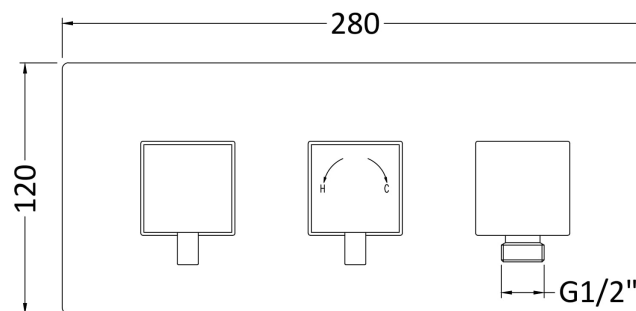

Sales Code: A3077

Description: Volt Twin Thermo Valve W/ Built In Div

Product Dimensions

Length (mm):	
Width (mm):	280
Height (mm):	120
Depth (mm):	136
Nett Weight (kg):	4.05

Packaging Dimensions

Length (mm):	250
Width (mm):	240
Height (mm):	
Gross Weight (kg):	4.05

Packaging Data

Box Colour:	White Cardboard Box
Box Qty:	1
Label Size:	100 x 50
Label Colour:	White Label
Label Qty:	1

Outer Box Dimensions (If Applicable)

Length (mm):	
Width (mm):	
Height (mm):	
Depth (mm):	
Gross Weight (kg):	
Barcode:	5055275832929

Product Details

Country of Origin:	United Kingdom
Fitting Instruction:	No
Product Material:	Brass/ABS
Mount Type:	Wall
Outlet Elbow Supplied:	Not Applicable
Easy Clean:	Not Applicable
Head Included:	No
Handset Included:	No
Body Jets Included:	Not Applicable
No of Body Jets:	Not Applicable
Operating Pressure (bar):	0.2
Valve/Cartridge Type:	1/4 Turn Ceramic Disc
Flow Rates (L/min):	0.1 bar: N/A 0.5 bar: 13 1 bar: 17 2 bar: 24 3 bar: 27
TMV2 Approved:	No Approval No: N/A
TMV3 Approved:	No Approval No: N/A
WRAS Approved:	No Approval No: N/A
Head Function:	Not Applicable
Handset Function:	Not Applicable
Body Jet Info:	Not Applicable
Pipe Size:	22 mm (3/4" Bsp)
Pipe Centres:	125mm
Colour/Finish:	Chrome
Hose Included:	No
No. of Outlets:	1