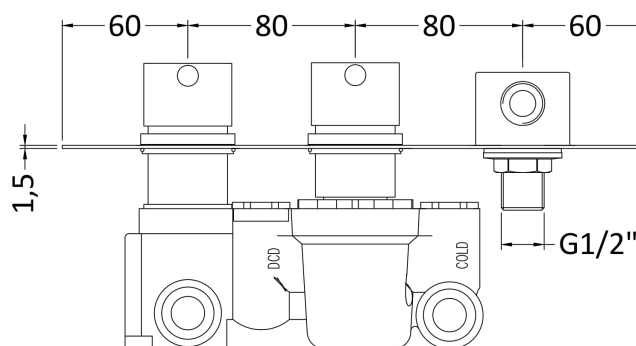

Sales Code: A3077

Description: Volt Twin Thermo Valve W/ Built In Div

Product Dimensions

Length (mm):	
Width (mm):	280
Height (mm):	120
Depth (mm):	136
Nett Weight (kg):	4.05

Packaging Dimensions

Length (mm):	250
Width (mm):	240
Height (mm):	
Gross Weight (kg):	4.05

Packaging Data

Box Colour:	White Cardboard Box
Box Qty:	1
Label Size:	100 x 50
Label Colour:	White Label
Label Qty:	1

Outer Box Dimensions (If Applicable)

Length (mm):	
Width (mm):	
Height (mm):	
Depth (mm):	
Gross Weight (kg):	
Barcode:	5055275832929

Product Details

Country of Origin:	United Kingdom
Fitting Instruction:	No
Product Material:	Brass/ABS
Mount Type:	Wall
Outlet Elbow Supplied:	Not Applicable
Easy Clean:	Not Applicable
Head Included:	No
Handset Included:	No
Body Jets Included:	Not Applicable
No of Body Jets:	Not Applicable
Operating Pressure (bar):	0.2
Valve/Cartridge Type:	1/4 Turn Ceramic Disc
Flow Rates (L/min):	0.1 bar: N/A 0.5 bar: 13 1 bar: 17 2 bar: 24 3 bar: 27
TMV2 Approved:	No Approval No: N/A
TMV3 Approved:	No Approval No: N/A
WRAS Approved:	No Approval No: N/A
Head Function:	Not Applicable
Handset Function:	Not Applicable
Body Jet Info:	Not Applicable
Pipe Size:	22 mm (3/4" Bsp)
Pipe Centres:	125mm
Colour/Finish:	Chrome
Hose Included:	No
No. of Outlets:	1