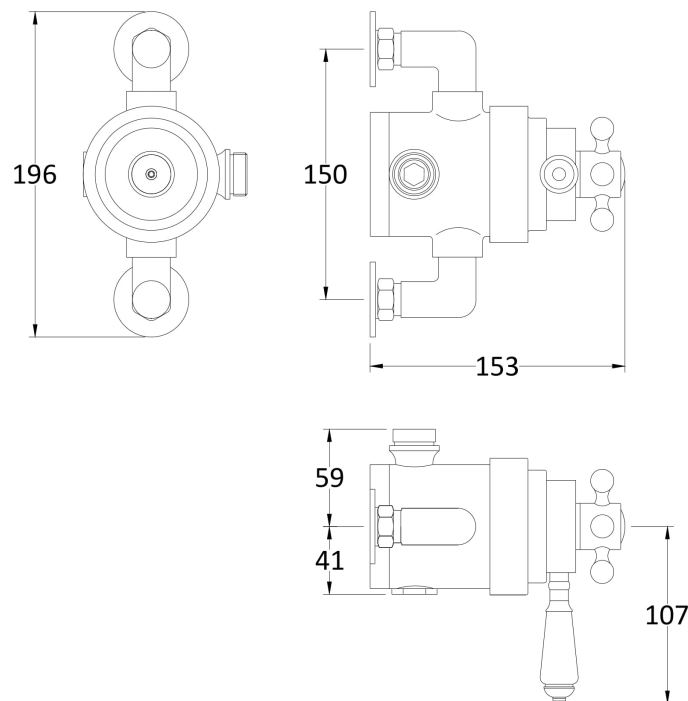

Sales Code: A3091E

Description: Traditional Dual Exposed Thermo Valve

Product Dimensions

Length (mm):	
Width (mm):	196
Height (mm):	166
Depth (mm):	153
Nett Weight (kg):	3.2

Packaging Dimensions

Length (mm):	240
Width (mm):	240
Height (mm):	
Gross Weight (kg):	3.44

Packaging Data

Box Colour:	White Cardboard Box
Box Qty:	1
Label Size:	100 x 50
Label Colour:	White Label
Label Qty:	2

Outer Box Dimensions (If Applicable)

Length (mm):	
Width (mm):	500
Height (mm):	405
Depth (mm):	265
Gross Weight (kg):	14
Barcode:	5055146181538

Product Details

Country of Origin:	United Kingdom
Fitting Instruction:	No
Product Material:	Brass
Mount Type:	Surface, Recessed, Wall
Outlet Elbow Supplied:	No
Easy Clean:	Not Applicable
Head Included:	No
Handset Included:	No
Body Jets Included:	No
No of Body Jets:	Not Applicable
Operating Pressure (bar):	0.1
Valve/Cartridge Type:	1/4 Turn
Flow Rates (L/min):	0.1 bar: 5.5 0.5 bar: 14.5 1 bar: 22 2 bar: 30 3 bar: 35
TMV2 Approved:	No Approval No: N/A
TMV3 Approved:	No Approval No: N/A
WRAS Approved:	No Approval No: N/A
Head Function:	Not Applicable
Handset Function:	Not Applicable
Body Jet Info:	Not Applicable
Pipe Size:	15 mm (1/2" Bsp)
Pipe Centres:	150 mm
Colour/Finish:	Chrome
Hose Included:	Not Applicable
No. of Outlets:	1