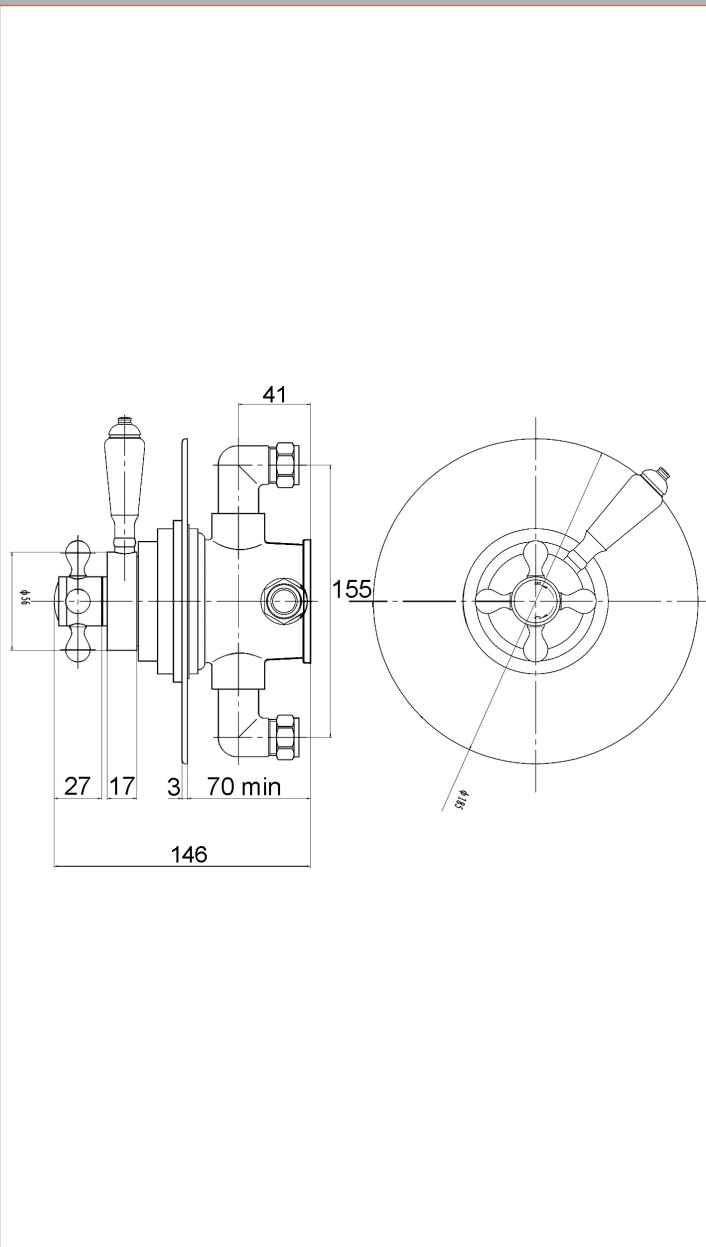

Sales Code: A3092C

Description: Traditional Dual Conc Thermo Valve

### Product Dimensions

Length (mm):	
Width (mm):	185
Height (mm):	196
Depth (mm):	146
Nett Weight (kg):	3.28

### Packaging Dimensions

Length (mm):	240
Width (mm):	240
Height (mm):	195
Gross Weight (kg):	3.28

### Outer Box Dimensions (If Applicable)

Length (mm):	
Width (mm):	500
Height (mm):	410
Depth (mm):	265
Gross Weight (kg):	
Barcode:	5055275832936