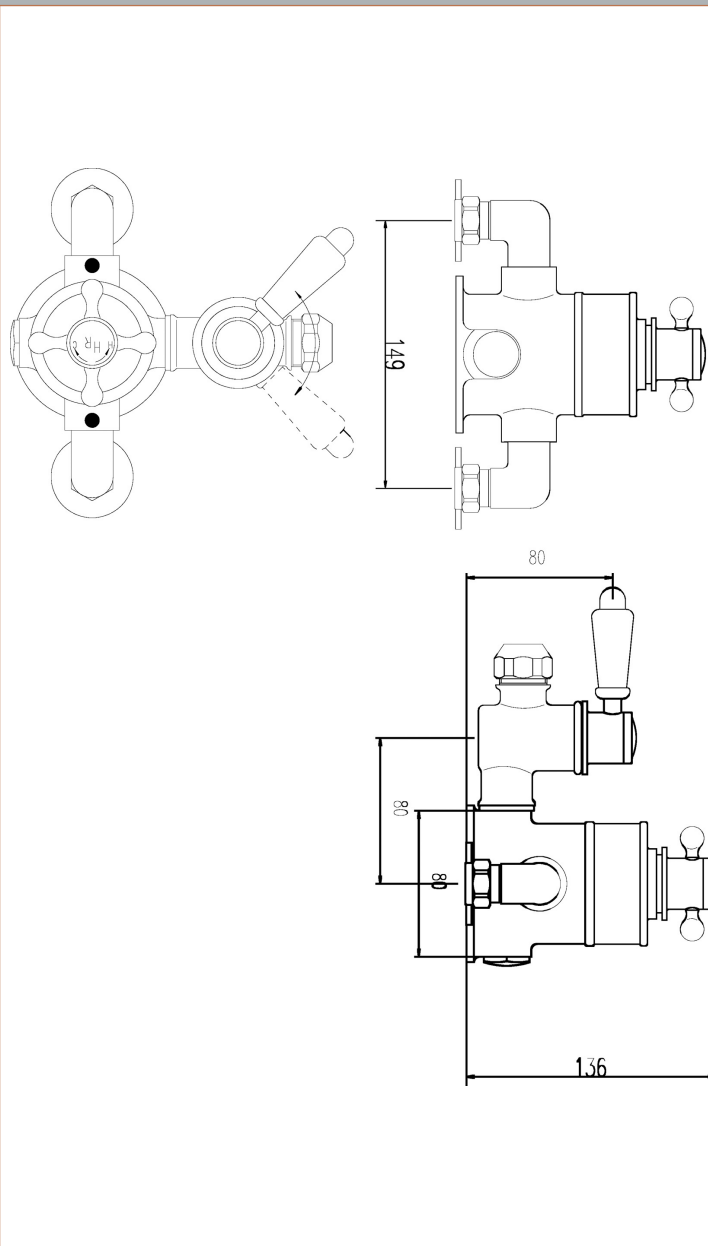

Sales Code: A3099E

Description: Traditional Twin Exposed Thermo Valve

Product Dimensions	
Length (mm):	
Width (mm):	149
Height (mm):	160
Depth (mm):	136
Nett Weight (kg):	3.17
Packaging Dimensions	
Length (mm):	245
Width (mm):	215
Height (mm):	
Gross Weight (kg):	3.17
Packaging Data	
Box Colour:	White Cardboard Box
Box Qty:	1
Label Size:	100 x 50
Label Colour:	White Label
Label Qty:	2
Outer Box Dimensions (If Applicable)	
Length (mm):	
Width (mm):	455
Height (mm):	370
Depth (mm):	500
Gross Weight (kg):	25
Barcode:	5055146181552
Product Details	
Country of Origin:	United Kingdom
Fitting Instruction:	No
Product Material:	Brass
Mount Type:	Wall, Surface
Outlet Elbow Supplied:	No
Easy Clean:	Not Applicable
Head Included:	No
Handset Included:	No
Body Jets Included:	No
No of Body Jets:	Not Applicable
Operating Pressure (bar):	0.1
Valve/Cartridge Type:	1/4 Turn Ceramic Disc
Flow Rates (L/min):	0.1 bar: 4.5   0.5 bar: 13   1 bar: 18.5   2 bar: 26   3 bar: 33
TMV2 Approved:	No   Approval No: N/A
TMV3 Approved:	No   Approval No: N/A
WRAS Approved:	No   Approval No: N/A
Head Function:	Not Applicable
Handset Function:	Not Applicable
Body Jet Info:	Not Applicable
Pipe Size:	15 mm (1/2" Bsp)
Pipe Centres:	150 mm
Colour/Finish:	Chrome
Hose Included:	Not Applicable
No. of Outlets:	1