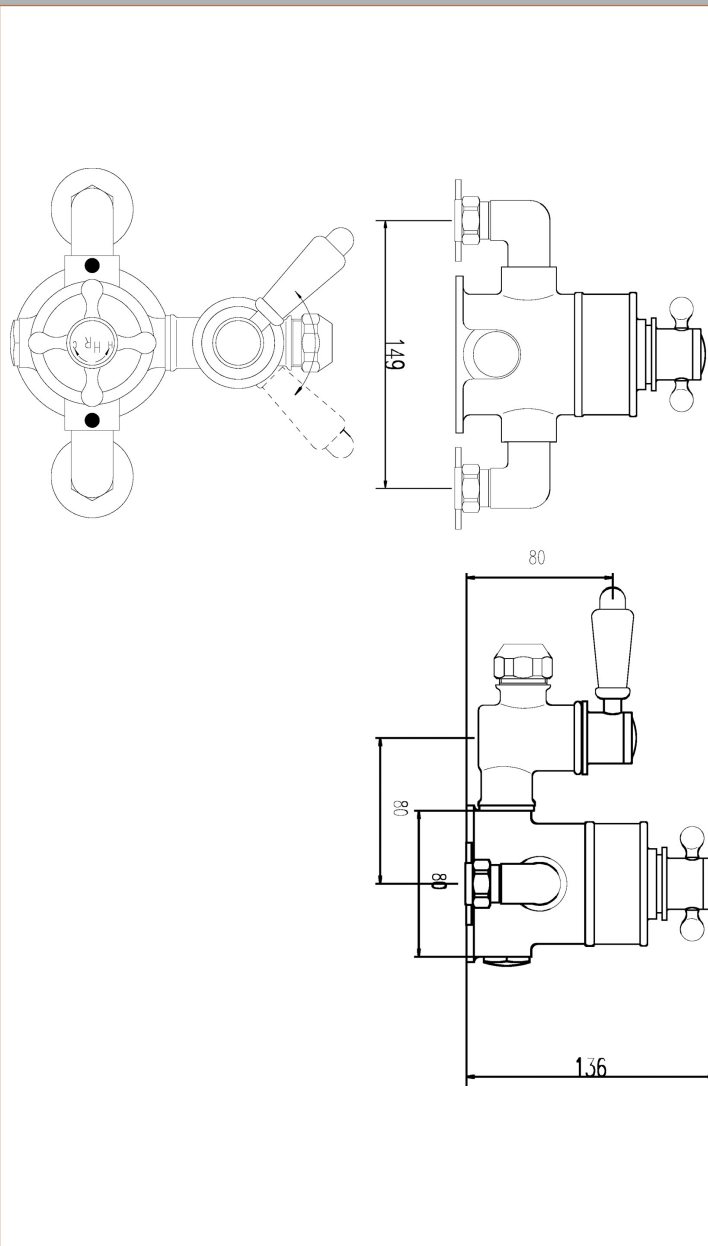

Sales Code: A3099E

Description: Traditional Twin Exposed Thermo Valve

Product Dimensions

Length (mm):	
Width (mm):	149
Height (mm):	160
Depth (mm):	136
Nett Weight (kg):	3.17

Packaging Dimensions

Length (mm):	245
Width (mm):	215
Height (mm):	170
Gross Weight (kg):	3.17

Packaging Data

Box Colour:	White Cardboard Box
Box Qty:	1
Label Size:	100 x 50
Label Colour:	White Label
Label Qty:	2

Outer Box Dimensions (If Applicable)

Length (mm):	
Width (mm):	455
Height (mm):	370
Depth (mm):	500
Gross Weight (kg):	25
Barcode:	5055146181552

Product Details

Country of Origin:	United Kingdom
Fitting Instruction:	No
Product Material:	Brass
Mount Type:	Wall, Surface
Outlet Elbow Supplied:	No
Easy Clean:	Not Applicable
Head Included:	No
Handset Included:	No
Body Jets Included:	No
No of Body Jets:	Not Applicable
Operating Pressure (bar):	0.1
Valve/Cartridge Type:	1/4 Turn Ceramic Disc
Flow Rates (L/min):	0.1 bar: 4.5 0.5 bar: 13 1 bar: 18.5 2 bar: 26 3 bar: 33
TMV2 Approved:	No Approval No: N/A
TMV3 Approved:	No Approval No: N/A
WRAS Approved:	No Approval No: N/A
Head Function:	Not Applicable
Handset Function:	Not Applicable
Body Jet Info:	Not Applicable
Pipe Size:	15 mm
Pipe Centres:	150 mm
Colour/Finish:	Chrome
Hose Included:	Not Applicable
No. of Outlets:	1