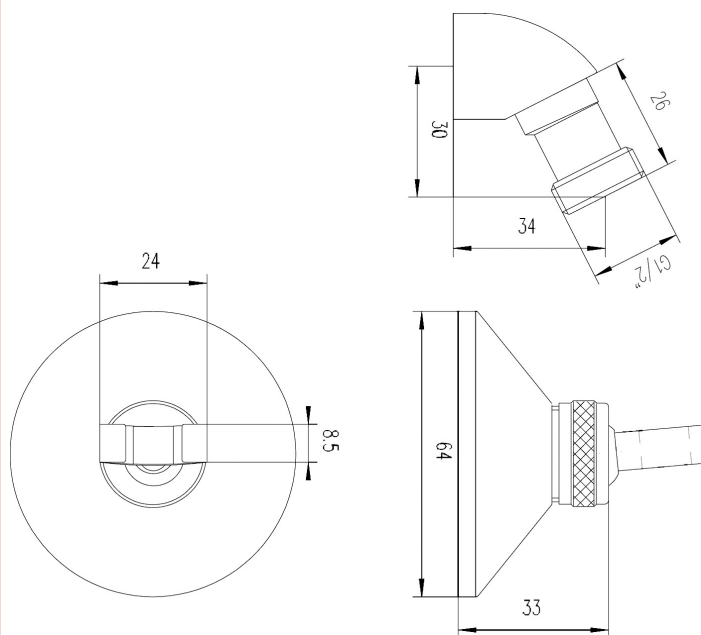

### Product Dimensions

Length (mm):	
Width (mm):	64
Height (mm):	64
Depth (mm):	34
Nett Weight (kg):	0.21

### Packaging Dimensions

Length (mm):	70
Width (mm):	70
Height (mm):	70
Gross Weight (kg):	0.21

### Packaging Data

Box Colour:	White Cardboard Box
Box Qty:	1
Label Size:	100 x 50
Label Colour:	White Label
Label Qty:	2

### Outer Box Dimensions (If Applicable)

Length (mm):	
Width (mm):	
Height (mm):	
Depth (mm):	
Gross Weight (kg):	17
Barcode:	5055146100607