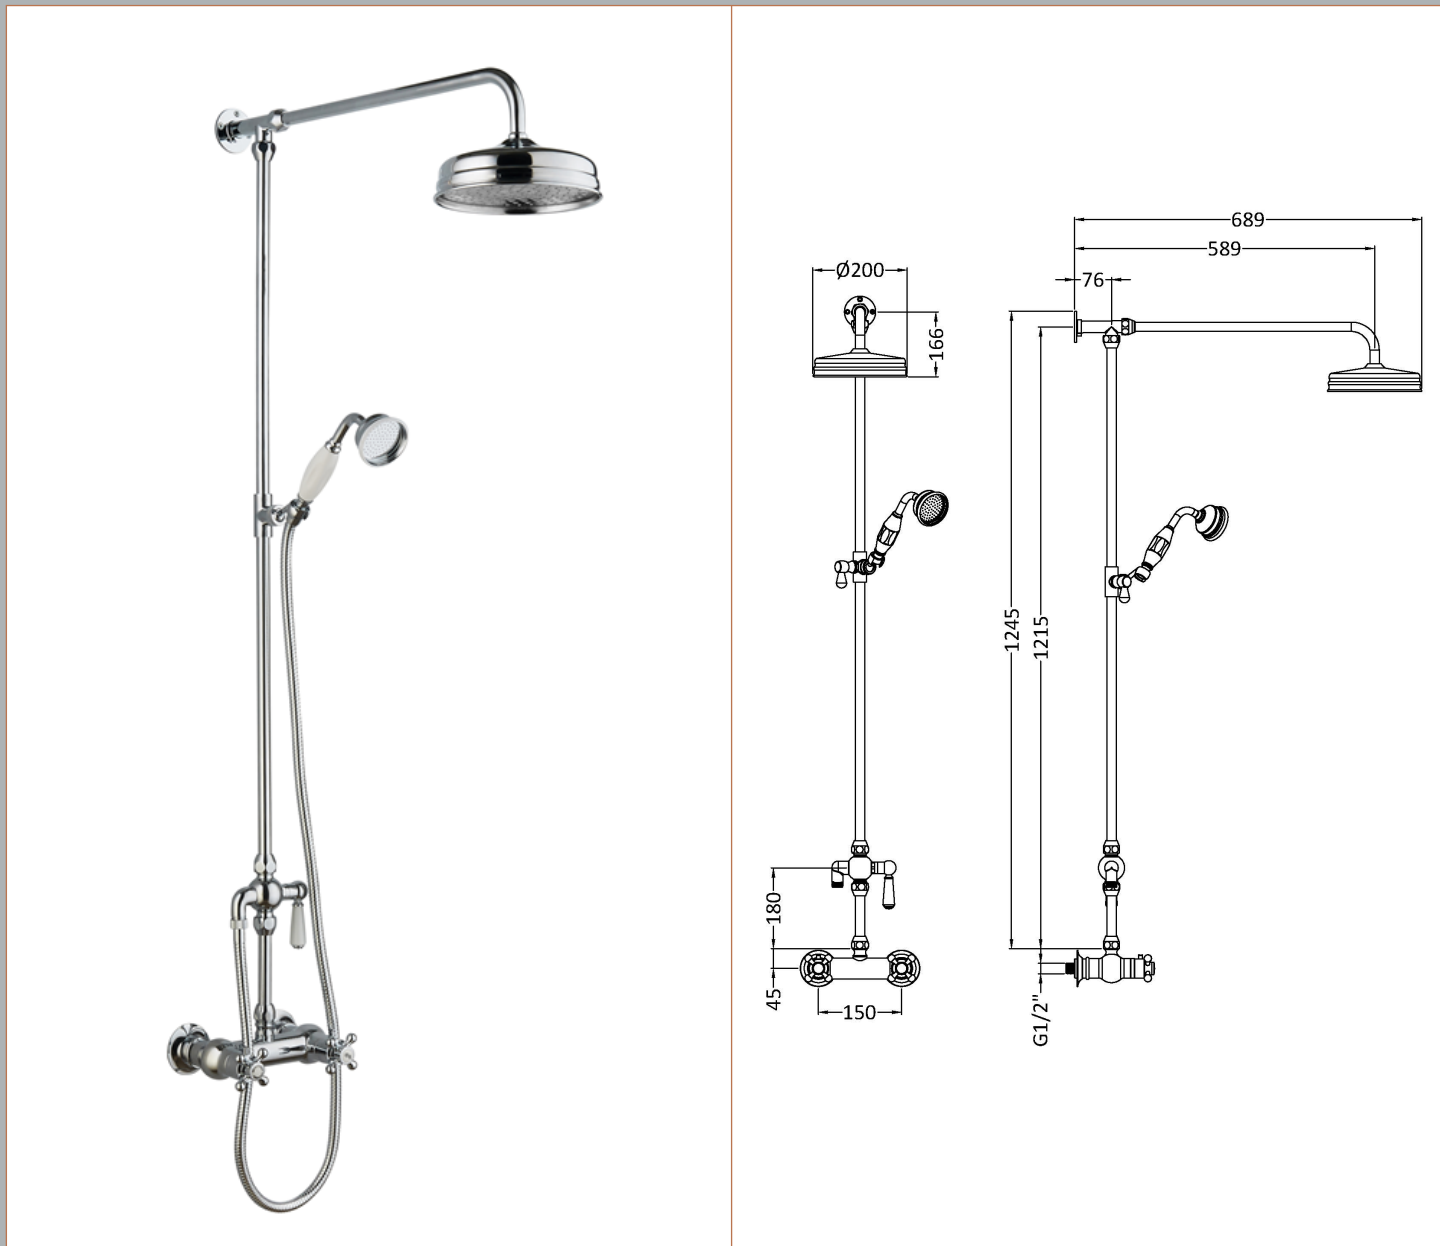

Sales Code: A3117

Description: Trad Ther Shower Valve Riser Diverter

Product Dimensions

Length (mm):	
Width (mm):	200
Height (mm):	1245
Depth (mm):	689
Nett Weight (kg):	7.02

Packaging Dimensions

Length (mm):	75
Width (mm):	130
Height (mm):	1082
Gross Weight (kg):	7.02

Packaging Data

Box Colour:	White Cardboard Box
Box Qty:	1
Label Size:	100 x 50
Label Colour:	White Label
Label Qty:	1

Outer Box Dimensions (If Applicable)

Length (mm):	
Width (mm):	
Height (mm):	
Depth (mm):	
Gross Weight (kg):	
Barcode:	5056211803386

Product Details

Country of Origin:	China
Fitting Instruction:	No
Product Material:	Brass
Mount Type:	Wall
Outlet Elbow Supplied:	Not Applicable
Easy Clean:	No
Head Included:	Yes
Handset Included:	Yes
Body Jets Included:	No
No of Body Jets:	Not Applicable
Operating Pressure (bar):	0.5
Valve/Cartridge Type:	1/4 Turn Ceramic Disc
Flow Rates (L/min):	0.1 bar: N/A 0.5 bar: 7.1 1 bar: 10.3 2 bar: 14.8 3 bar: 18.2
TMV2 Approved:	No Approval No: N/A
TMV3 Approved:	No Approval No: N/A
WRAS Approved:	No Approval No: N/A
Head Function:	Single
Handset Function:	Single Setting
Body Jet Info:	Not Applicable
Pipe Size:	18 mm
Pipe Centres:	150
Colour/Finish:	Chrome
Hose Included:	Yes
No. of Outlets:	1