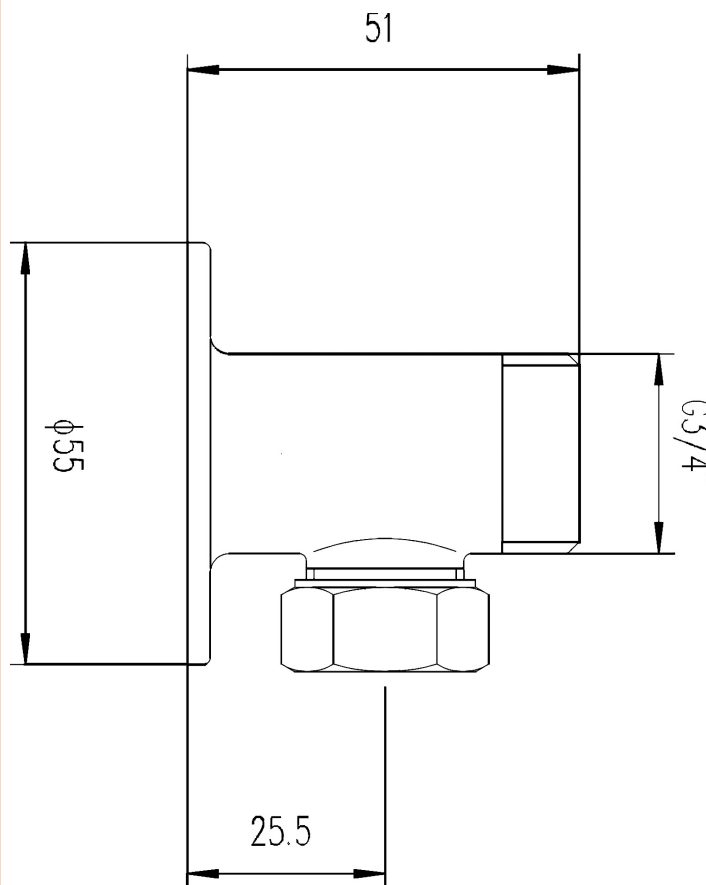

Sales Code: A312

Description: Back Plate Elbow Unions

Product Dimensions

Length (mm):	
Width (mm):	55
Height (mm):	55
Depth (mm):	51
Nett Weight (kg):	0.48

Packaging Dimensions

Length (mm):	110
Width (mm):	100
Height (mm):	
Gross Weight (kg):	0.48

Packaging Data

Box Colour:	White Cardboard Box
Box Qty:	1
Label Size:	100 x 50
Label Colour:	White Label
Label Qty:	2

Outer Box Dimensions (If Applicable)

Length (mm):	
Width (mm):	
Height (mm):	
Depth (mm):	
Gross Weight (kg):	22
Barcode:	5055146137054

Product Details

Country of Origin:	China
Fitting Instruction:	No
Product Material:	Brass
Mount Type:	Wall, Surface
Outlet Elbow Supplied:	No
Easy Clean:	Not Applicable
Head Included:	No
Handset Included:	No
Body Jets Included:	No
No of Body Jets:	Not Applicable
Operating Pressure (bar):	
Valve/Cartridge Type:	Not Applicable
Flow Rates (L/min):	0.1 bar: N/A 0.5 bar: N/A 1 bar: N/A 2 bar: N/A 3 bar: N/A
TMV2 Approved:	No Approval No: N/A
TMV3 Approved:	No Approval No: N/A
WRAS Approved:	No Approval No: N/A
Head Function:	Not Applicable
Handset Function:	Not Applicable
Body Jet Info:	Not Applicable
Pipe Size:	15 mm (1/2" Bsp)
Pipe Centres:	N/A
Colour/Finish:	Chrome
Hose Included:	Not Applicable
No. of Outlets:	N/A