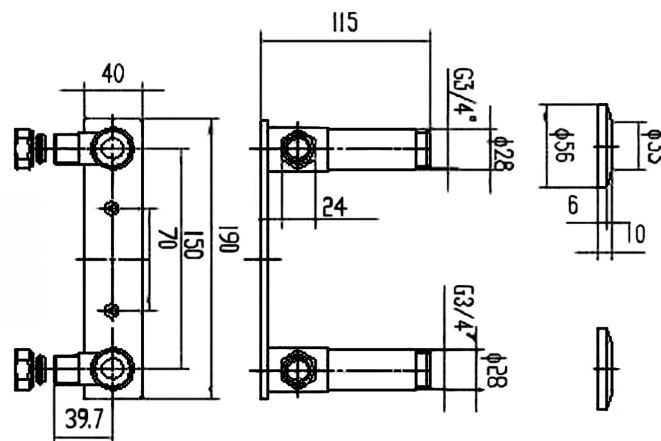

Sales Code: A313

Description: Fast Fit Bracket For Bar Thermostats

Product Dimensions

Length (mm):	
Width (mm):	190
Height (mm):	105
Depth (mm):	60
Nett Weight (kg):	1.04

Packaging Dimensions

Length (mm):	200
Width (mm):	140
Height (mm):	
Gross Weight (kg):	1.04

Packaging Data

Box Colour:	White Cardboard Box
Box Qty:	1
Label Size:	100 x 50
Label Colour:	White Label
Label Qty:	2

Outer Box Dimensions (If Applicable)

Length (mm):	
Width (mm):	
Height (mm):	
Depth (mm):	
Gross Weight (kg):	17
Barcode:	5055146137146

Product Details

Country of Origin:	China
Fitting Instruction:	No
Product Material:	Brass
Mount Type:	Recessed, Wall
Outlet Elbow Supplied:	No
Easy Clean:	Not Applicable
Head Included:	No
Handset Included:	No
Body Jets Included:	No
No of Body Jets:	Not Applicable
Operating Pressure (bar):	
Valve/Cartridge Type:	Not Applicable
Flow Rates (L/min):	0.1 bar: N/A 0.5 bar: N/A 1 bar: N/A 2 bar: N/A 3 bar: N/A
TMV2 Approved:	No Approval No: N/A
TMV3 Approved:	No Approval No: N/A
WRAS Approved:	No Approval No: N/A
Head Function:	Not Applicable
Handset Function:	Not Applicable
Body Jet Info:	Not Applicable
Pipe Size:	15 mm (1/2" Bsp)
Pipe Centres:	N/A
Colour/Finish:	Chrome
Hose Included:	Not Applicable
No. of Outlets:	N/A