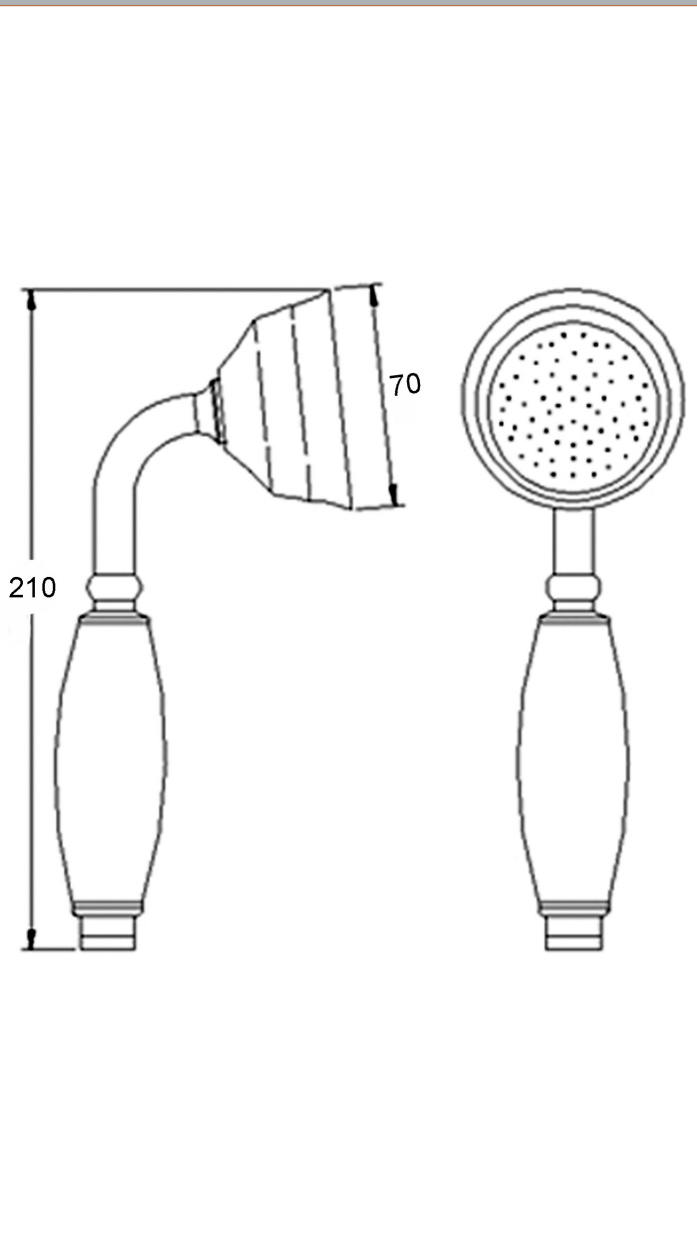

Sales Code: A3150G

Description: Large Traditional Handset

Product Dimensions

Length (mm):	
Width (mm):	70
Height (mm):	210
Depth (mm):	95
Nett Weight (kg):	0.28

Packaging Dimensions

Length (mm):	120
Width (mm):	68
Height (mm):	68
Gross Weight (kg):	0.28

Packaging Data

Box Colour:	White Cardboard Box
Box Qty:	1
Label Size:	100 x 50
Label Colour:	White Label
Label Qty:	2

Outer Box Dimensions (If Applicable)

Length (mm):	
Width (mm):	250
Height (mm):	400
Depth (mm):	450
Gross Weight (kg):	9
Barcode:	5055146102557

Product Details

Country of Origin:	China
Fitting Instruction:	No
Product Material:	Brass
Mount Type:	Not Applicable
Outlet Elbow Supplied:	No
Easy Clean:	No
Head Included:	No
Handset Included:	Yes
Body Jets Included:	No
No of Body Jets:	Not Applicable
Operating Pressure (bar):	0.1
Valve/Cartridge Type:	Not Applicable
Flow Rates (L/min):	0.1 bar: N/A 0.5 bar: N/A 1 bar: N/A 2 bar: N/A 3 bar: N/A
TMV2 Approved:	No Approval No: N/A
TMV3 Approved:	No Approval No: N/A
WRAS Approved:	No Approval No: N/A
Head Function:	Not Applicable
Handset Function:	Single Setting
Body Jet Info:	Not Applicable
Pipe Size:	Not Applicable
Pipe Centres:	N/A
Colour/Finish:	Chrome
Hose Included:	No
No. of Outlets:	N/A