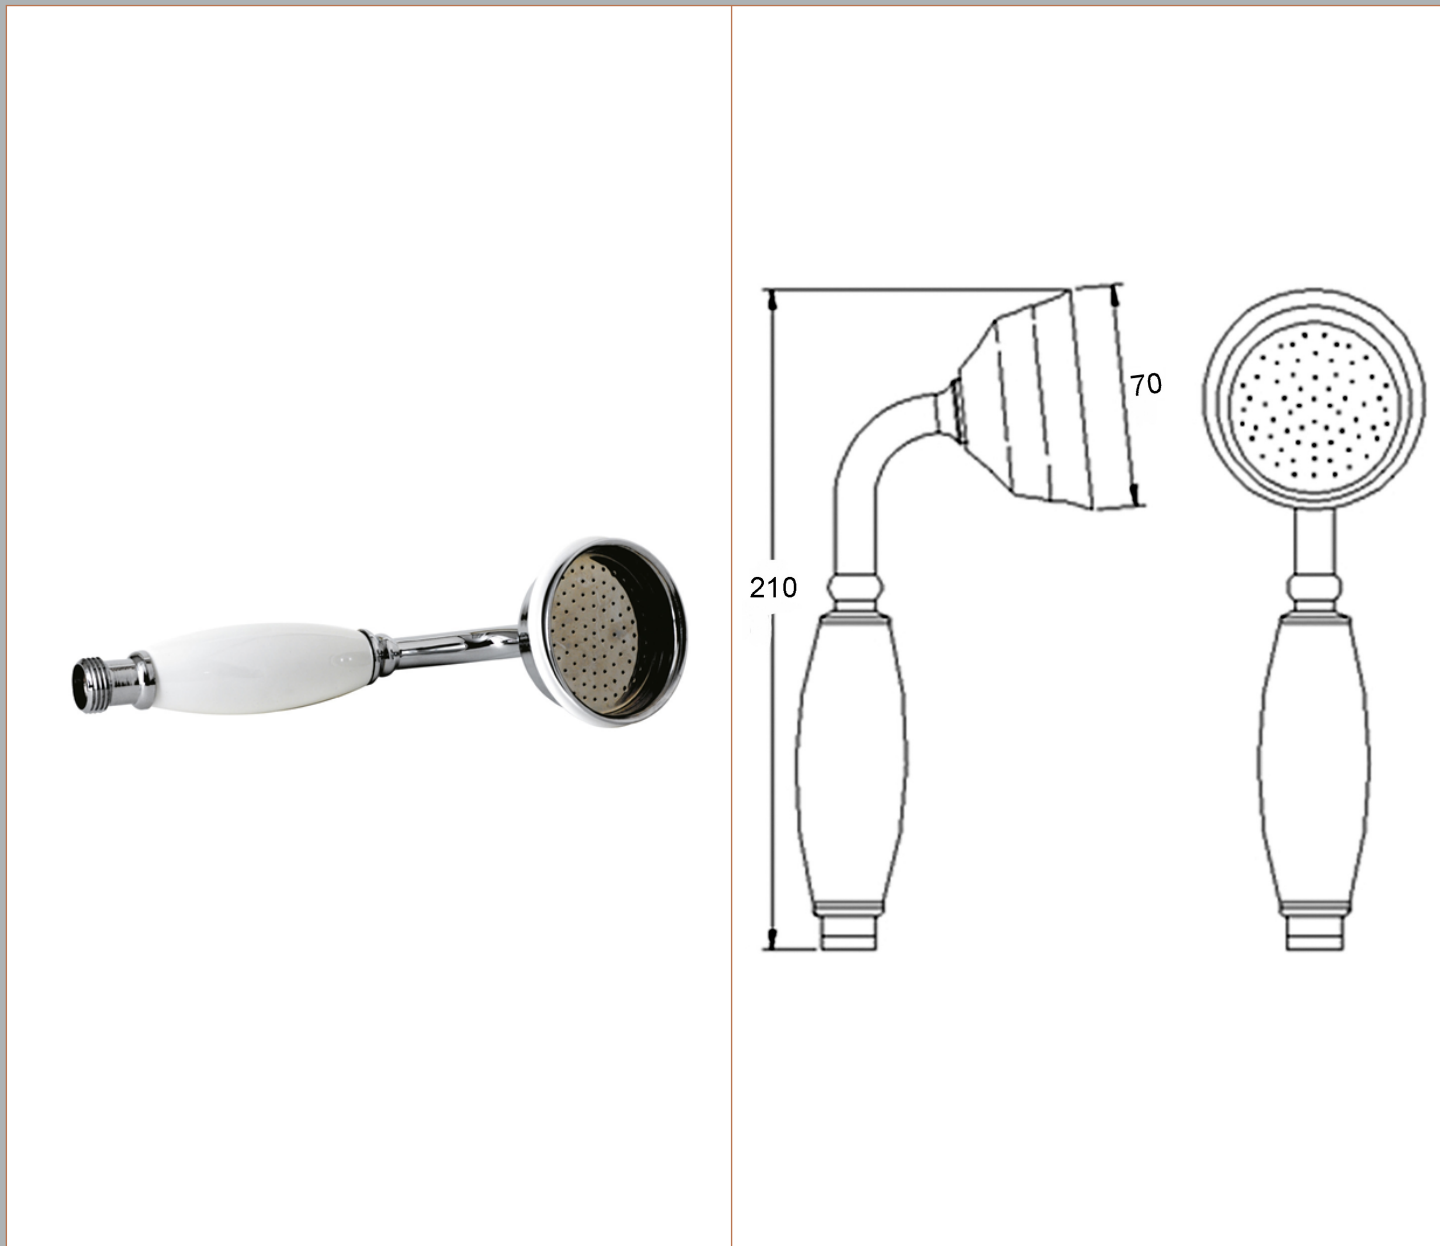

Sales Code: A3150G

Description: Large Traditional Handset

Product Dimensions

Length (mm):	
Width (mm):	70
Height (mm):	210
Depth (mm):	95
Nett Weight (kg):	0.28

Packaging Dimensions

Length (mm):	120
Width (mm):	68
Height (mm):	68
Gross Weight (kg):	0.28

Packaging Data

Box Colour:	White Cardboard Box
Box Qty:	1
Label Size:	100 x 50
Label Colour:	White Label
Label Qty:	2

Outer Box Dimensions (If Applicable)

Length (mm):	
Width (mm):	250
Height (mm):	400
Depth (mm):	450
Gross Weight (kg):	9
Barcode:	5055146102557

Product Details

Country of Origin:	China
Fitting Instruction:	No
Product Material:	Brass
Mount Type:	Not Applicable
Outlet Elbow Supplied:	No
Easy Clean:	No
Head Included:	No
Handset Included:	Yes
Body Jets Included:	No
No of Body Jets:	Not Applicable
Operating Pressure (bar):	0.1
Valve/Cartridge Type:	Not Applicable
Flow Rates (L/min):	0.1 bar: N/A 0.5 bar: N/A 1 bar: N/A 2 bar: N/A 3 bar: N/A
TMV2 Approved:	No Approval No: N/A
TMV3 Approved:	No Approval No: N/A
WRAS Approved:	No Approval No: N/A
Head Function:	Not Applicable
Handset Function:	Single Setting
Body Jet Info:	Not Applicable
Pipe Size:	Not Applicable
Pipe Centres:	N/A
Colour/Finish:	Chrome
Hose Included:	No
No. of Outlets:	N/A