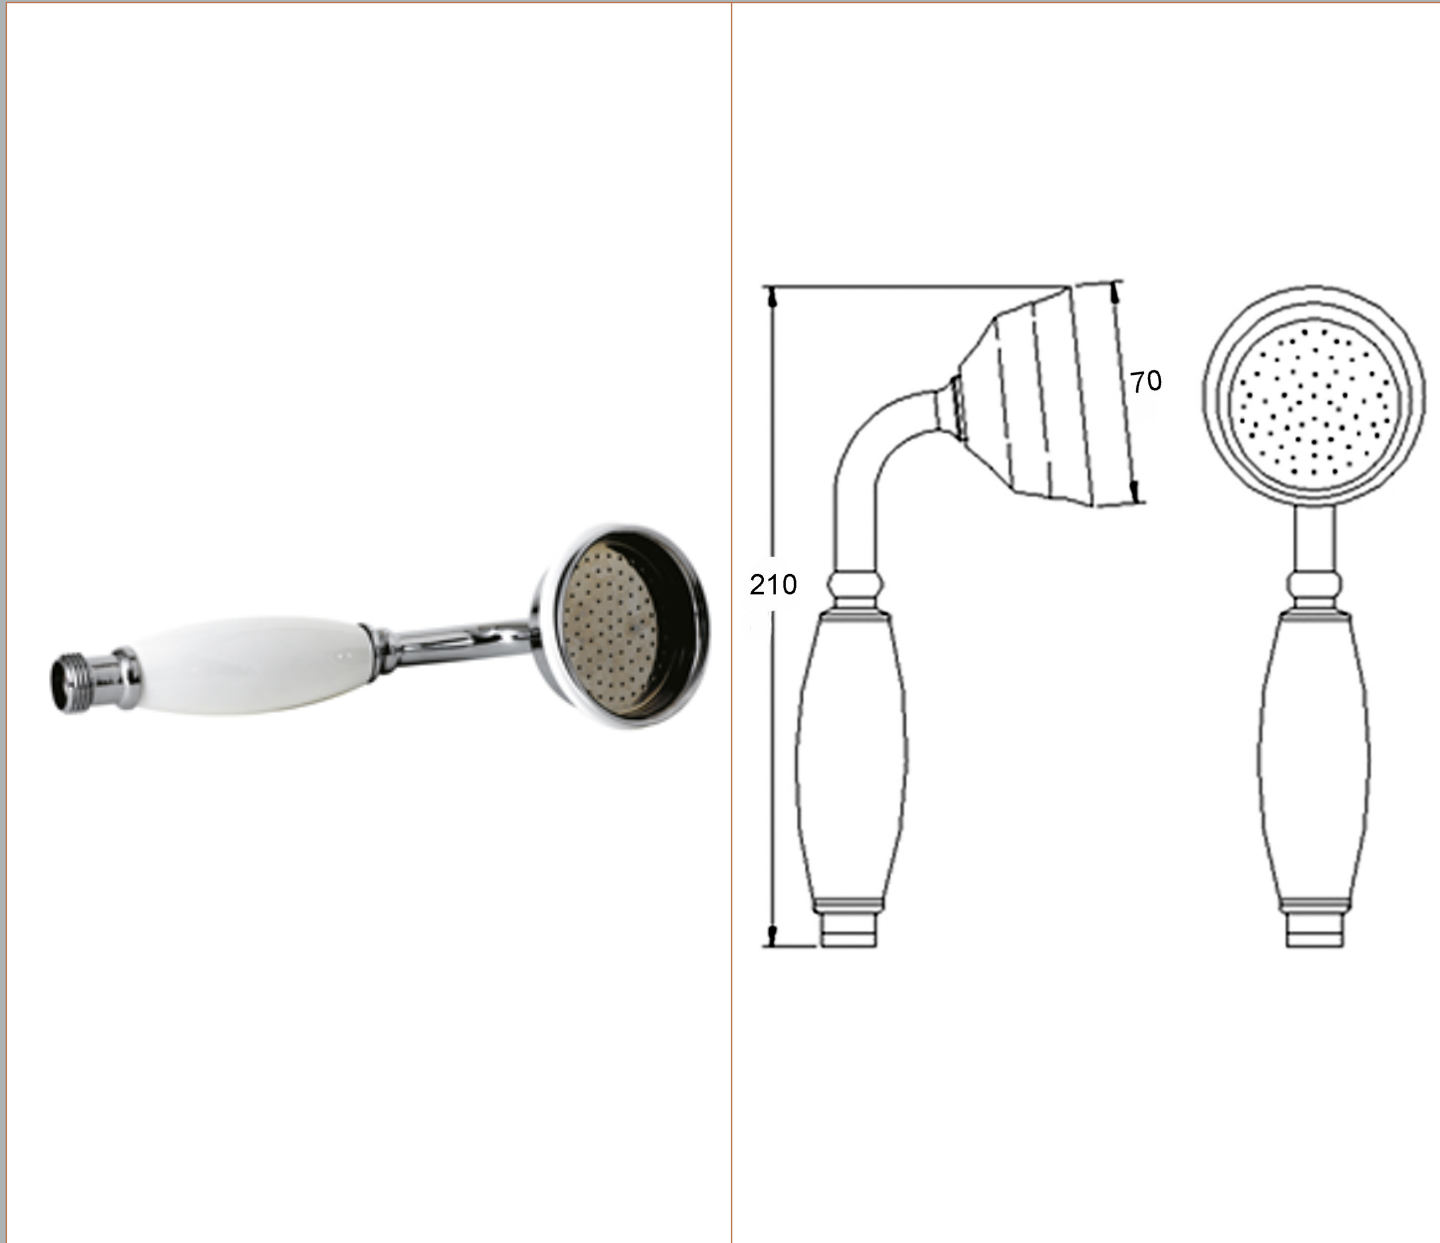

Sales Code: A3150G

Description: Large Traditional Handset

Product Dimensions

Length (mm):	
Width (mm):	70
Height (mm):	210
Depth (mm):	95
Nett Weight (kg):	0.28

Packaging Dimensions

Length (mm):	120
Width (mm):	68
Height (mm):	
Gross Weight (kg):	0.28

Packaging Data

Box Colour:	White Cardboard Box
Box Qty:	1
Label Size:	100 x 50
Label Colour:	White Label
Label Qty:	2

Outer Box Dimensions (If Applicable)

Length (mm):	
Width (mm):	250
Height (mm):	400
Depth (mm):	450
Gross Weight (kg):	9
Barcode:	5055146102557

Product Details

Country of Origin:	China
Fitting Instruction:	No
Product Material:	Brass
Mount Type:	Not Applicable
Outlet Elbow Supplied:	No
Easy Clean:	No
Head Included:	No
Handset Included:	Yes
Body Jets Included:	No
No of Body Jets:	Not Applicable
Operating Pressure (bar):	0.1
Valve/Cartridge Type:	Not Applicable
Flow Rates (L/min):	0.1 bar: N/A 0.5 bar: N/A 1 bar: N/A 2 bar: N/A 3 bar: N/A
TMV2 Approved:	No Approval No: N/A
TMV3 Approved:	No Approval No: N/A
WRAS Approved:	No Approval No: N/A
Head Function:	Not Applicable
Handset Function:	Single Setting
Body Jet Info:	Not Applicable
Pipe Size:	Not Applicable
Pipe Centres:	N/A
Colour/Finish:	Chrome
Hose Included:	No
No. of Outlets:	N/A