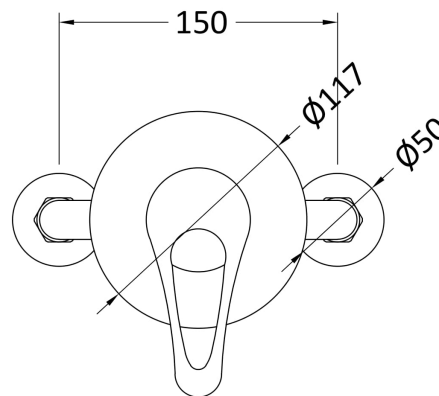

Sales Code: A3200

Description: Ocean Manual Concealed Or Exposed Valve

Product Dimensions

Length (mm):	
Width (mm):	150
Height (mm):	117
Depth (mm):	155
Nett Weight (kg):	1.72

Packaging Dimensions

Length (mm):	205
Width (mm):	120
Height (mm):	135
Gross Weight (kg):	1.72

Packaging Data

Box Colour:	White Cardboard Box
Box Qty:	1
Label Size:	100 x 50
Label Colour:	White Label
Label Qty:	2

Outer Box Dimensions (If Applicable)

Length (mm):	
Width (mm):	215
Height (mm):	285
Depth (mm):	500
Gross Weight (kg):	14
Barcode:	5055146103196

Product Details

Country of Origin:	China
Fitting Instruction:	No
Product Material:	Brass
Mount Type:	Wall, Surface
Outlet Elbow Supplied:	No
Easy Clean:	Not Applicable
Head Included:	No
Handset Included:	No
Body Jets Included:	No
No of Body Jets:	Not Applicable
Operating Pressure (bar):	0.2
Valve/Cartridge Type:	Single Lever Cartridge
Flow Rates (L/min):	0.1 bar: 5 0.5 bar: 10 1 bar: 14 2 bar: 20 3 bar: 26
TMV2 Approved:	No Approval No: N/A
TMV3 Approved:	No Approval No: N/A
WRAS Approved:	No Approval No: N/A
Head Function:	Not Applicable
Handset Function:	Not Applicable
Body Jet Info:	Not Applicable
Pipe Size:	15 mm
Pipe Centres:	150 mm
Colour/Finish:	Chrome
Hose Included:	Not Applicable
No. of Outlets:	1