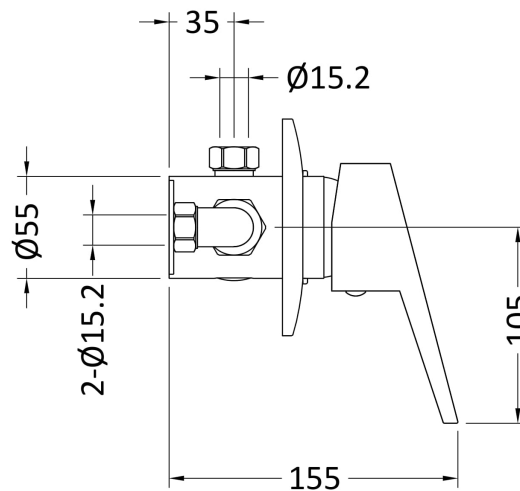

Sales Code: A3200

Description: Ocean Manual Concealed Or Exposed Valve

Product Dimensions

Length (mm):	
Width (mm):	150
Height (mm):	117
Depth (mm):	155
Nett Weight (kg):	1.72

Packaging Dimensions

Length (mm):	205
Width (mm):	120
Height (mm):	135
Gross Weight (kg):	1.72

Packaging Data

Box Colour:	White Cardboard Box
Box Qty:	1
Label Size:	100 x 50
Label Colour:	White Label
Label Qty:	2

Outer Box Dimensions (If Applicable)

Length (mm):	
Width (mm):	215
Height (mm):	285
Depth (mm):	500
Gross Weight (kg):	14
Barcode:	5055146103196

Product Details

Country of Origin:	China
Fitting Instruction:	No
Product Material:	Brass
Mount Type:	Wall, Surface
Outlet Elbow Supplied:	No
Easy Clean:	Not Applicable
Head Included:	No
Handset Included:	No
Body Jets Included:	No
No of Body Jets:	Not Applicable
Operating Pressure (bar):	0.2
Valve/Cartridge Type:	Single Lever Cartridge
Flow Rates (L/min):	0.1 bar: 5 0.5 bar: 10 1 bar: 14 2 bar: 20 3 bar: 26
TMV2 Approved:	No Approval No: N/A
TMV3 Approved:	No Approval No: N/A
WRAS Approved:	No Approval No: N/A
Head Function:	Not Applicable
Handset Function:	Not Applicable
Body Jet Info:	Not Applicable
Pipe Size:	15 mm
Pipe Centres:	150 mm
Colour/Finish:	Chrome
Hose Included:	Not Applicable
No. of Outlets:	1