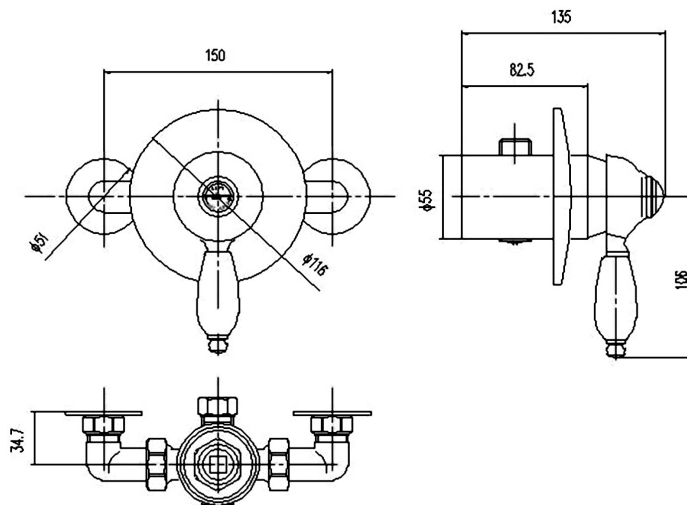

Sales Code: A3201

Description: Nostalgic Manual Conc Or Exposed Valve

Product Dimensions

Length (mm):	
Width (mm):	150
Height (mm):	35
Depth (mm):	135
Nett Weight (kg):	1.76

Packaging Dimensions

Length (mm):	205
Width (mm):	120
Height (mm):	
Gross Weight (kg):	1.76

Packaging Data

Box Colour:	White Cardboard Box
Box Qty:	1
Label Size:	100 x 50
Label Colour:	White Label
Label Qty:	2

Outer Box Dimensions (If Applicable)

Length (mm):	
Width (mm):	215
Height (mm):	285
Depth (mm):	500
Gross Weight (kg):	14
Barcode:	5055146110248

Product Details

Country of Origin:	China
Fitting Instruction:	No
Product Material:	Brass
Mount Type:	Wall, Surface
Outlet Elbow Supplied:	No
Easy Clean:	Not Applicable
Head Included:	No
Handset Included:	No
Body Jets Included:	No
No of Body Jets:	Not Applicable
Operating Pressure (bar):	0.2
Valve/Cartridge Type:	Single Lever Cartridge
Flow Rates (L/min):	0.1 bar: 5 0.5 bar: 10 1 bar: 14 2 bar: 20 3 bar: 26
TMV2 Approved:	No Approval No: N/A
TMV3 Approved:	No Approval No: N/A
WRAS Approved:	No Approval No: N/A
Head Function:	Not Applicable
Handset Function:	Not Applicable
Body Jet Info:	Not Applicable
Pipe Size:	15 mm (1/2" Bsp)
Pipe Centres:	150 mm
Colour/Finish:	Chrome
Hose Included:	Not Applicable
No. of Outlets:	1