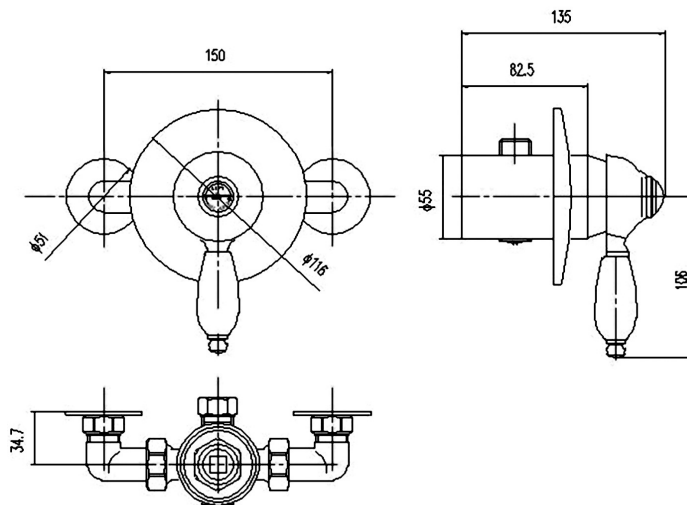

Sales Code: A3201

Description: Nostalgic Manual Conc Or Exposed Valve

Product Dimensions

Length (mm):	
Width (mm):	150
Height (mm):	35
Depth (mm):	135
Nett Weight (kg):	1.76

Packaging Dimensions

Length (mm):	205
Width (mm):	120
Height (mm):	135
Gross Weight (kg):	1.76

Packaging Data

Box Colour:	White Cardboard Box
Box Qty:	1
Label Size:	100 x 50
Label Colour:	White Label
Label Qty:	2

Outer Box Dimensions (If Applicable)

Length (mm):	
Width (mm):	215
Height (mm):	285
Depth (mm):	500
Gross Weight (kg):	14
Barcode:	5055146110248

Product Details

Country of Origin:	China
Fitting Instruction:	No
Product Material:	Brass
Mount Type:	Wall, Surface
Outlet Elbow Supplied:	No
Easy Clean:	Not Applicable
Head Included:	No
Handset Included:	No
Body Jets Included:	No
No of Body Jets:	Not Applicable
Operating Pressure (bar):	0.2
Valve/Cartridge Type:	Single Lever Cartridge
Flow Rates (L/min):	0.1 bar: 5 0.5 bar: 10 1 bar: 14 2 bar: 20 3 bar: 26
TMV2 Approved:	No Approval No: N/A
TMV3 Approved:	No Approval No: N/A
WRAS Approved:	No Approval No: N/A
Head Function:	Not Applicable
Handset Function:	Not Applicable
Body Jet Info:	Not Applicable
Pipe Size:	15 mm
Pipe Centres:	150 mm
Colour/Finish:	Chrome
Hose Included:	Not Applicable
No. of Outlets:	1