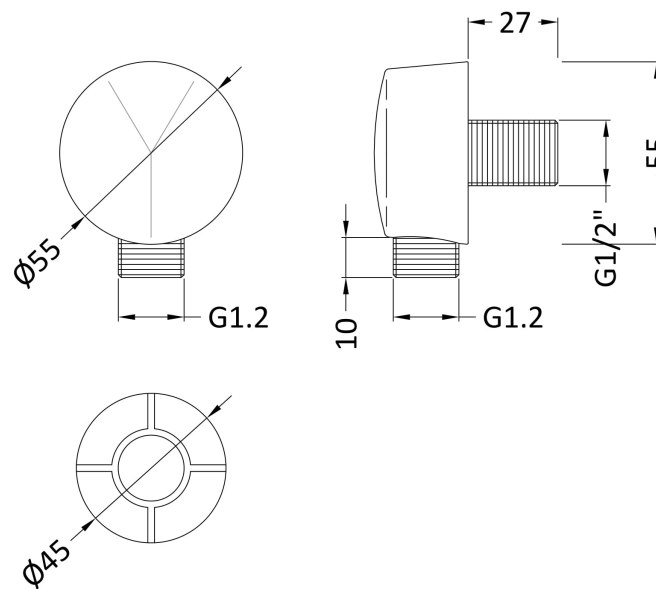

### Product Dimensions

Length (mm):	
Width (mm):	53
Height (mm):	53
Depth (mm):	26
Nett Weight (kg):	0.2

### Packaging Dimensions

Length (mm):	80
Width (mm):	55
Height (mm):	
Gross Weight (kg):	0.2

### Outer Box Dimensions (If Applicable)

Length (mm):	
Width (mm):	300
Height (mm):	250
Depth (mm):	420
Gross Weight (kg):	20
Barcode:	5055146110200

### Product Details

Country of Origin:	China
Fitting Instruction:	No
Product Material:	ABS
Mount Type:	Surface, Wall
Outlet Elbow Supplied:	Yes
Easy Clean:	Not Applicable
Head Included:	No
Handset Included:	Not Applicable
Body Jets Included:	Not Applicable
No of Body Jets:	Not Applicable
Operating Pressure (bar):	
Valve/Cartridge Type:	Not Applicable
Flow Rates (L/min):	0.1 bar: N/A 0.5 bar: N/A 1 bar: N/A 2 bar: N/A 3 bar: N/A
TMV2 Approved:	No Approval No: N/A
TMV3 Approved:	No Approval No: N/A
WRAS Approved:	No Approval No: N/A
Head Function:	Not Applicable
Handset Function:	Not Applicable
Body Jet Info:	Not Applicable
Pipe Size:	Not Applicable
Pipe Centres:	N/A
Colour/Finish:	Chrome
Hose Included:	Not Applicable
No. of Outlets:	N/A