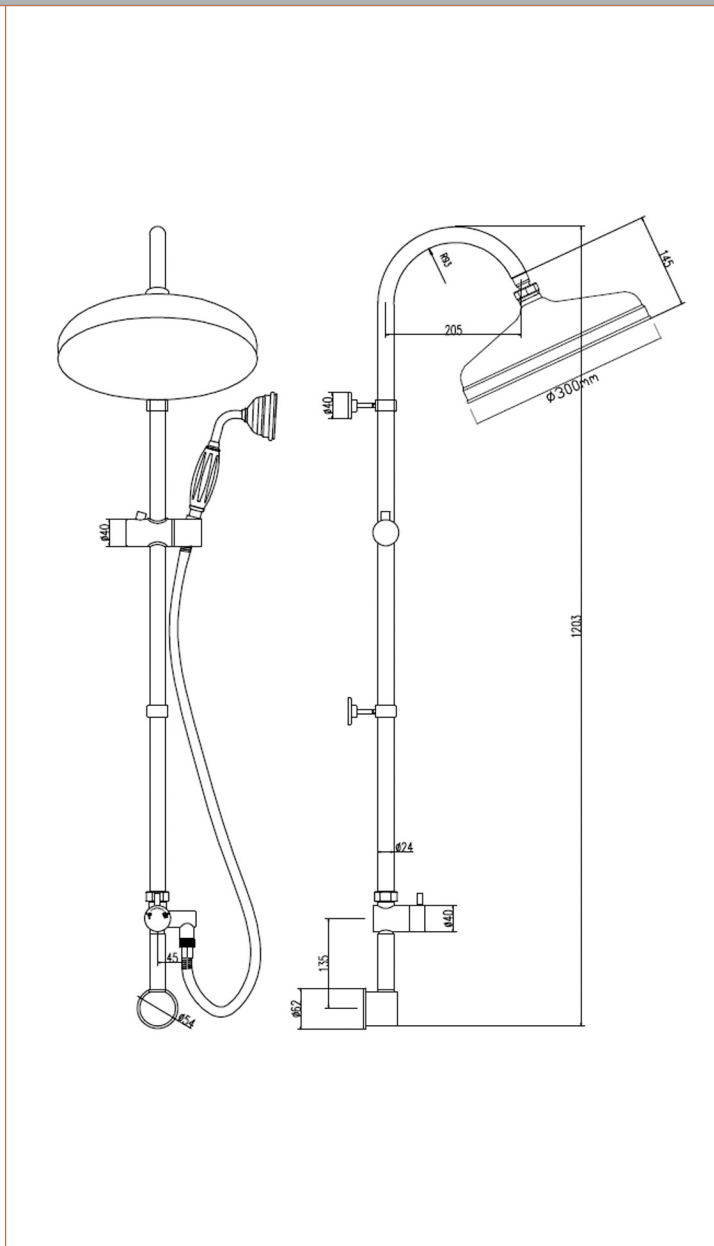

Sales Code: A3238

Description: Riser Kit With Concealed Elbow

Product Dimensions

Length (mm):	
Width (mm):	300
Height (mm):	1205
Depth (mm):	455
Nett Weight (kg):	5.65

Packaging Dimensions

Length (mm):	1070
Width (mm):	265
Height (mm):	110
Gross Weight (kg):	5.65

Packaging Data

Box Colour:	White Cardboard Box
Box Qty:	1
Label Size:	100 x 50
Label Colour:	White Label
Label Qty:	2

Outer Box Dimensions (If Applicable)

Length (mm):	
Width (mm):	
Height (mm):	
Depth (mm):	
Gross Weight (kg):	
Barcode:	5055369062553

Product Details

Country of Origin:	United Kingdom
Fitting Instruction:	No
Product Material:	Brass/ABS
Mount Type:	Wall, Surface
Outlet Elbow Supplied:	No
Easy Clean:	No
Head Included:	Yes
Handset Included:	Yes
Body Jets Included:	No
No of Body Jets:	Not Applicable
Operating Pressure (bar):	1
Valve/Cartridge Type:	Not Applicable
Flow Rates (L/min):	0.1 bar: N/A 0.5 bar: N/A 1 bar: N/A 2 bar: N/A 3 bar: N/A
TMV2 Approved:	No Approval No: N/A
TMV3 Approved:	No Approval No: N/A
WRAS Approved:	No Approval No: N/A
Head Function:	Single
Handset Function:	Single Setting
Body Jet Info:	Not Applicable
Pipe Size:	15 mm
Pipe Centres:	N/A
Colour/Finish:	Chrome
Hose Included:	Yes
No. of Outlets:	2