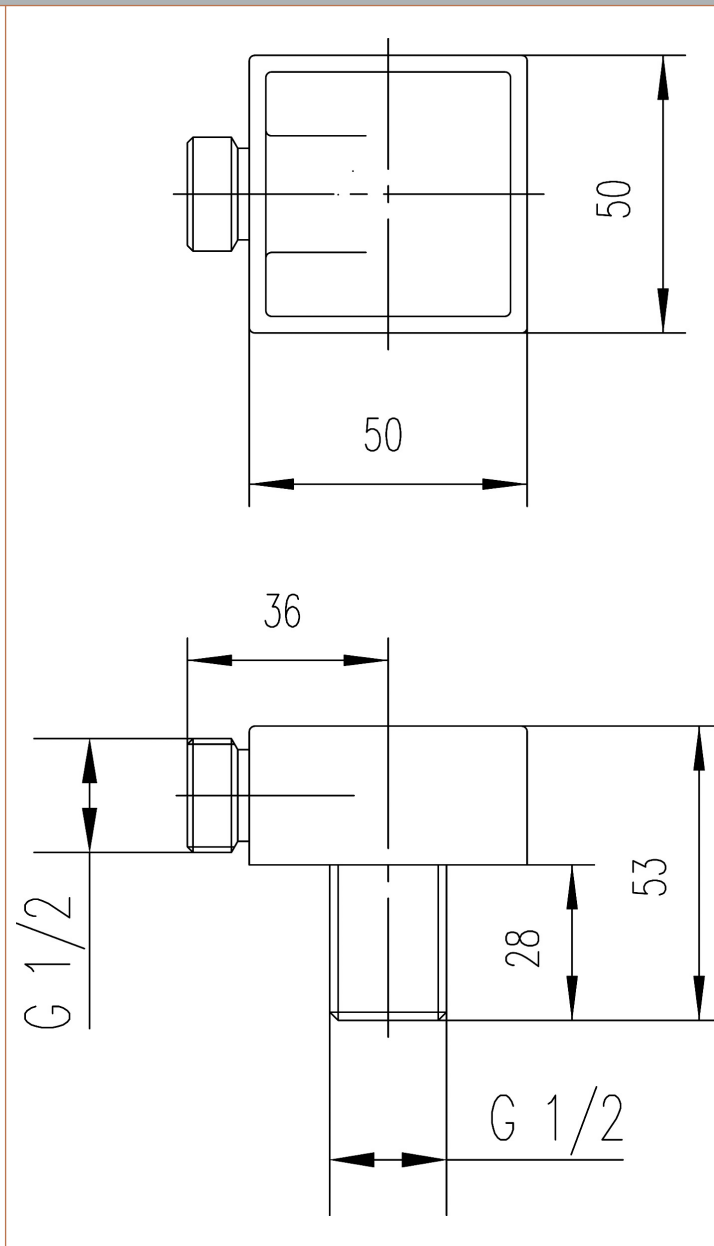

Sales Code: A3245

Description: Square Outlet Elbow

Product Dimensions

Length (mm):	
Width (mm):	36
Height (mm):	53
Depth (mm):	36
Nett Weight (kg):	0.23

Packaging Dimensions

Length (mm):	65
Width (mm):	65
Height (mm):	
Gross Weight (kg):	0.28

Packaging Data

Box Colour:	White Cardboard Box
Box Qty:	1
Label Size:	100 x 50
Label Colour:	White Label
Label Qty:	2

Outer Box Dimensions (If Applicable)

Length (mm):	
Width (mm):	355
Height (mm):	305
Depth (mm):	355
Gross Weight (kg):	28
Barcode:	5055146169529

Product Details

Country of Origin:	China
Fitting Instruction:	No
Product Material:	Brass/ABS
Mount Type:	Surface, Wall
Outlet Elbow Supplied:	Yes
Easy Clean:	Not Applicable
Head Included:	No
Handset Included:	Not Applicable
Body Jets Included:	Not Applicable
No of Body Jets:	Not Applicable
Operating Pressure (bar):	
Valve/Cartridge Type:	Not Applicable
Flow Rates (L/min):	0.1 bar: N/A 0.5 bar: N/A 1 bar: N/A 2 bar: N/A 3 bar: N/A
TMV2 Approved:	No Approval No: N/A
TMV3 Approved:	No Approval No: N/A
WRAS Approved:	No Approval No: N/A
Head Function:	Not Applicable
Handset Function:	Not Applicable
Body Jet Info:	Not Applicable
Pipe Size:	Not Applicable
Pipe Centres:	N/A
Colour/Finish:	Chrome
Hose Included:	No
No. of Outlets:	N/A