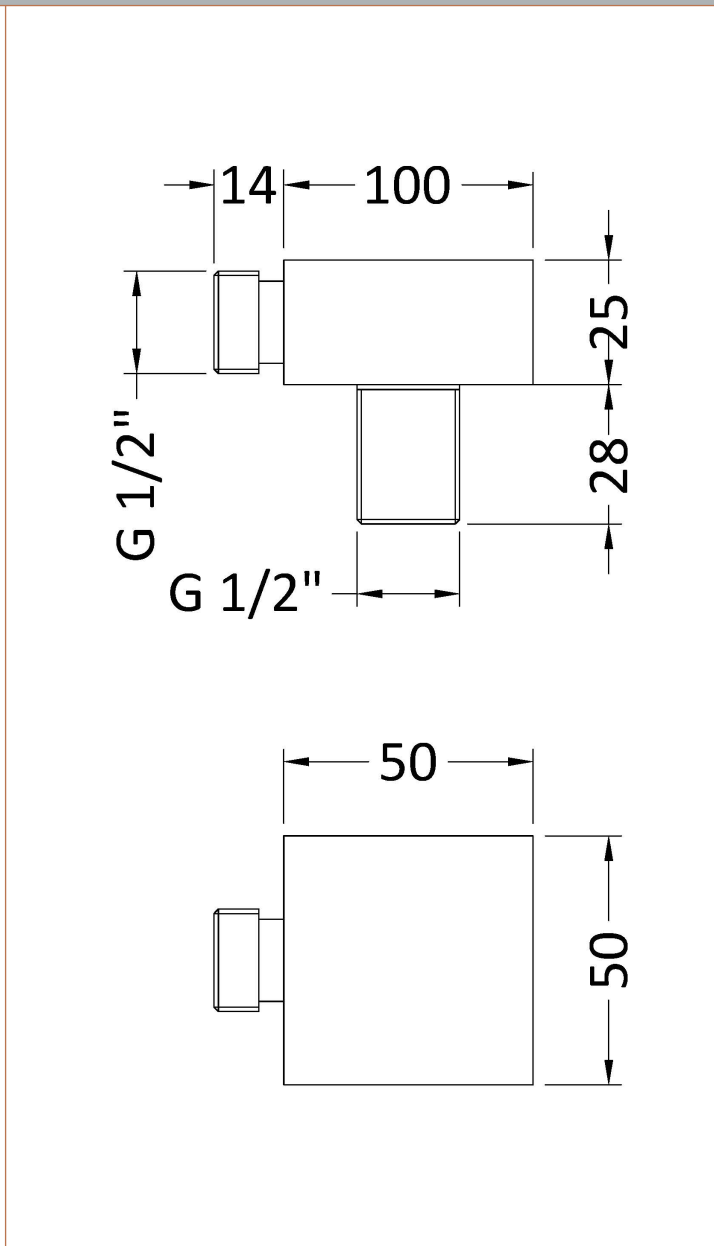

Sales Code: A3245

Description: Square Outlet Elbow

Product Dimensions	
Length (mm):	
Width (mm):	36
Height (mm):	53
Depth (mm):	36
Nett Weight (kg):	0.23
Packaging Dimensions	
Length (mm):	65
Width (mm):	65
Height (mm):	55
Gross Weight (kg):	0.28
Packaging Data	
Box Colour:	White Cardboard Box
Box Qty:	1
Label Size:	100 x 50
Label Colour:	White Label
Label Qty:	2
Outer Box Dimensions (If Applicable)	
Length (mm):	
Width (mm):	355
Height (mm):	305
Depth (mm):	355
Gross Weight (kg):	28
Barcode:	5055146169529
Product Details	
Country of Origin:	China
Fitting Instruction:	No
Product Material:	Brass/ABS
Mount Type:	Surface, Wall
Outlet Elbow Supplied:	Yes
Easy Clean:	Not Applicable
Head Included:	No
Handset Included:	Not Applicable
Body Jets Included:	Not Applicable
No of Body Jets:	Not Applicable
Operating Pressure (bar):	
Valve/Cartridge Type:	Not Applicable
Flow Rates (L/min):	0.1 bar: N/A 0.5 bar: N/A 1 bar: N/A 2 bar: N/A 3 bar: N/A
TMV2 Approved:	No Approval No: N/A
TMV3 Approved:	No Approval No: N/A
WRAS Approved:	No Approval No: N/A
Head Function:	Not Applicable
Handset Function:	Not Applicable
Body Jet Info:	Not Applicable
Pipe Size:	Not Applicable
Pipe Centres:	N/A
Colour/Finish:	Chrome
Hose Included:	No
No. of Outlets:	N/A