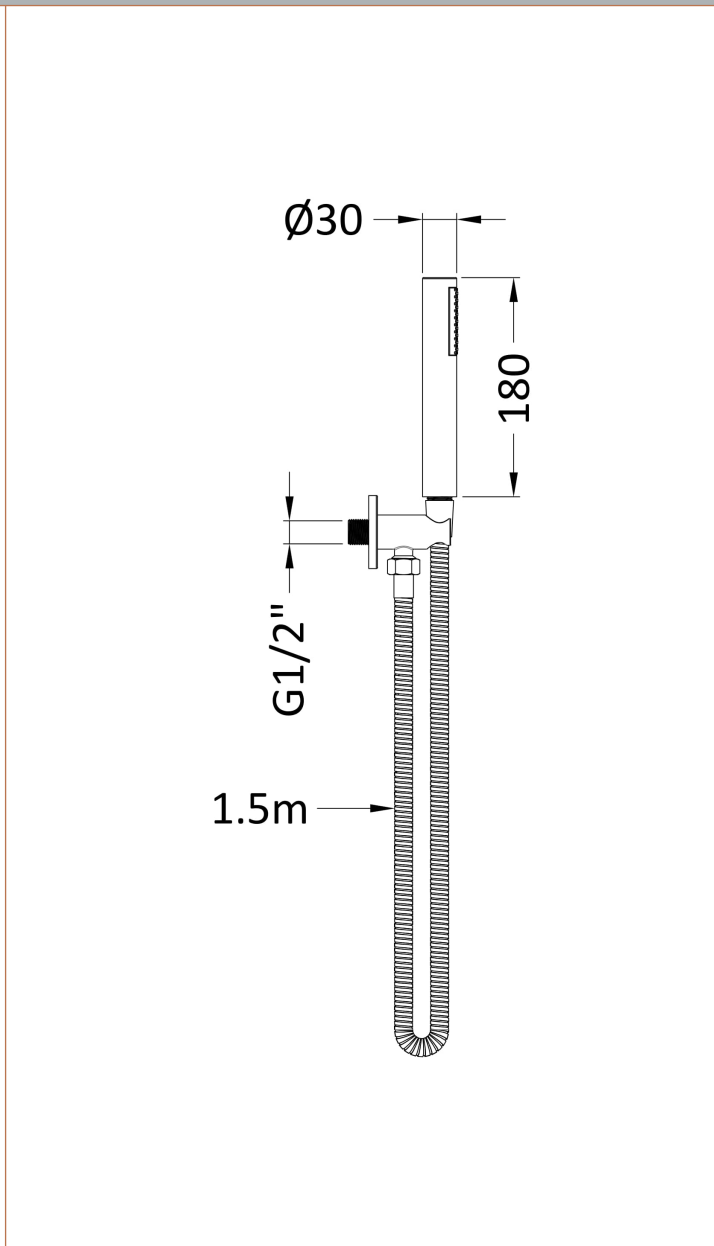

Sales Code: A3263

Description: Round Outlet Elbow C/W Parking Bkt & Kit

Product Dimensions	
Length (mm):	
Width (mm):	30
Height (mm):	1230
Depth (mm):	
Nett Weight (kg):	0.62
Packaging Dimensions	
Length (mm):	275
Width (mm):	200
Height (mm):	140
Gross Weight (kg):	0.62
Packaging Data	
Box Colour:	White Cardboard Box
Box Qty:	1
Label Size:	100 x 50
Label Colour:	White Label
Label Qty:	2
Outer Box Dimensions (If Applicable)	
Length (mm):	
Width (mm):	
Height (mm):	
Depth (mm):	
Gross Weight (kg):	
Barcode:	5055369016969
Product Details	
Country of Origin:	United Kingdom
Fitting Instruction:	No
Product Material:	Brass/ABS
Mount Type:	Surface, Wall
Outlet Elbow Supplied:	Yes
Easy Clean:	Not Applicable
Head Included:	No
Handset Included:	Yes
Body Jets Included:	Not Applicable
No of Body Jets:	Not Applicable
Operating Pressure (bar):	
Valve/Cartridge Type:	Not Applicable
Flow Rates (L/min):	0.1 bar: N/A 0.5 bar: N/A 1 bar: N/A 2 bar: N/A 3 bar: N/A
TMV2 Approved:	No Approval No: N/A
TMV3 Approved:	No Approval No: N/A
WRAS Approved:	No Approval No: N/A
Head Function:	Not Applicable
Handset Function:	Single Setting
Body Jet Info:	Not Applicable
Pipe Size:	Not Applicable
Pipe Centres:	N/A
Colour/Finish:	Chrome
Hose Included:	Yes
No. of Outlets:	N/A