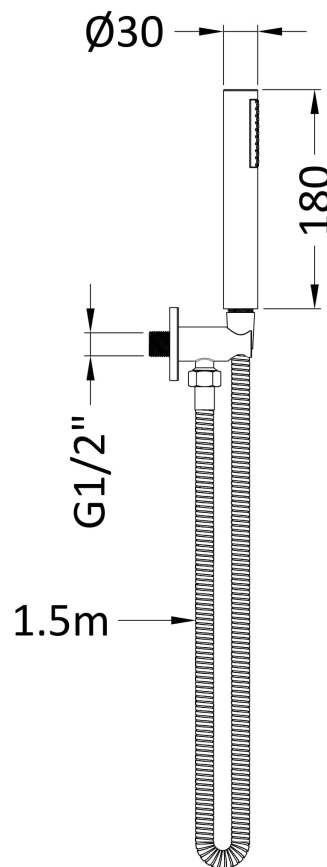

Sales Code: A3263

Description: Round Outlet Elbow C/W Parking Bkt & Kit

Product Dimensions

Length (mm):	
Width (mm):	30
Height (mm):	1230
Depth (mm):	
Nett Weight (kg):	0.62

Packaging Dimensions

Length (mm):	275
Width (mm):	185
Height (mm):	
Gross Weight (kg):	0.62

Packaging Data

Box Colour:	White Cardboard Box
Box Qty:	1
Label Size:	100 x 50
Label Colour:	White Label
Label Qty:	2

Outer Box Dimensions (If Applicable)

Length (mm):	
Width (mm):	
Height (mm):	
Depth (mm):	
Gross Weight (kg):	
Barcode:	5055369016969

Product Details

Country of Origin:	United Kingdom
Fitting Instruction:	No
Product Material:	Brass/ABS
Mount Type:	Surface, Wall
Outlet Elbow Supplied:	Yes
Easy Clean:	Not Applicable
Head Included:	No
Handset Included:	Yes
Body Jets Included:	Not Applicable
No of Body Jets:	Not Applicable
Operating Pressure (bar):	
Valve/Cartridge Type:	Not Applicable
Flow Rates (L/min):	0.1 bar: N/A 0.5 bar: N/A 1 bar: N/A 2 bar: N/A 3 bar: N/A
TMV2 Approved:	No Approval No: N/A
TMV3 Approved:	No Approval No: N/A
WRAS Approved:	No Approval No: N/A
Head Function:	Not Applicable
Handset Function:	Single Setting
Body Jet Info:	Not Applicable
Pipe Size:	Not Applicable
Pipe Centres:	N/A
Colour/Finish:	Chrome
Hose Included:	Yes
No. of Outlets:	N/A