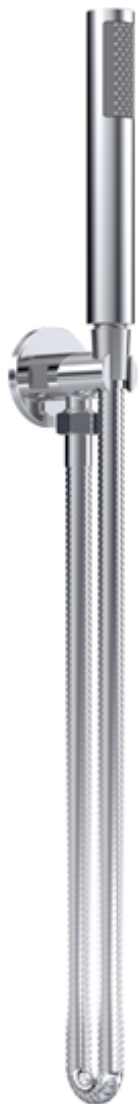

Sales Code: A3263

Description: Round Outlet Elbow C/W Parking Bkt & Kit

### Product Dimensions

Length (mm):	
Width (mm):	30
Height (mm):	1230
Depth (mm):	
Nett Weight (kg):	0.62

### Packaging Dimensions

Length (mm):	275
Width (mm):	200
Height (mm):	140
Gross Weight (kg):	0.62