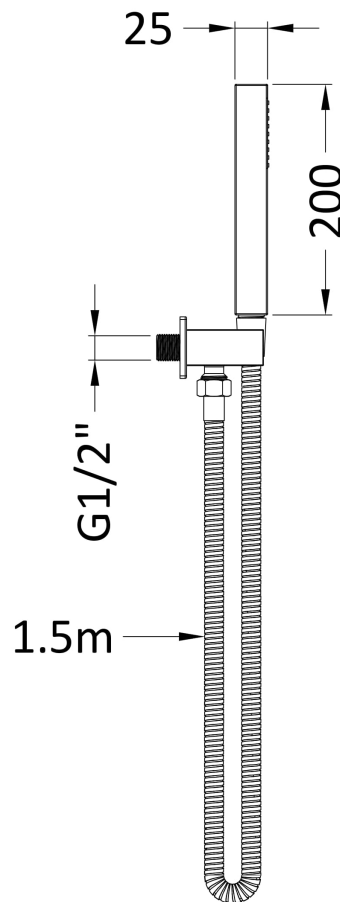

Sales Code: A3264

Description: Sq Outlet Elbow C/W Parking Bkt & Kit

Product Dimensions

Length (mm):	
Width (mm):	25
Height (mm):	1700
Depth (mm):	55
Nett Weight (kg):	0.68

Packaging Dimensions

Length (mm):	275
Width (mm):	185
Height (mm):	
Gross Weight (kg):	0.68

Packaging Data

Box Colour:	White Cardboard Box
Box Qty:	1
Label Size:	100 x 50
Label Colour:	White Label
Label Qty:	2

Outer Box Dimensions (If Applicable)

Length (mm):	
Width (mm):	
Height (mm):	
Depth (mm):	
Gross Weight (kg):	
Barcode:	5055369016976

Product Details

Country of Origin:	United Kingdom
Fitting Instruction:	No
Product Material:	Brass/ABS
Mount Type:	Surface, Wall
Outlet Elbow Supplied:	Yes
Easy Clean:	Not Applicable
Head Included:	No
Handset Included:	Yes
Body Jets Included:	Not Applicable
No of Body Jets:	Not Applicable
Operating Pressure (bar):	
Valve/Cartridge Type:	Not Applicable
Flow Rates (L/min):	0.1 bar: N/A 0.5 bar: N/A 1 bar: N/A 2 bar: N/A 3 bar: N/A
TMV2 Approved:	No Approval No: N/A
TMV3 Approved:	No Approval No: N/A
WRAS Approved:	No Approval No: N/A
Head Function:	Not Applicable
Handset Function:	Single Setting
Body Jet Info:	Not Applicable
Pipe Size:	Not Applicable
Pipe Centres:	N/A
Colour/Finish:	Chrome
Hose Included:	Yes
No. of Outlets:	N/A