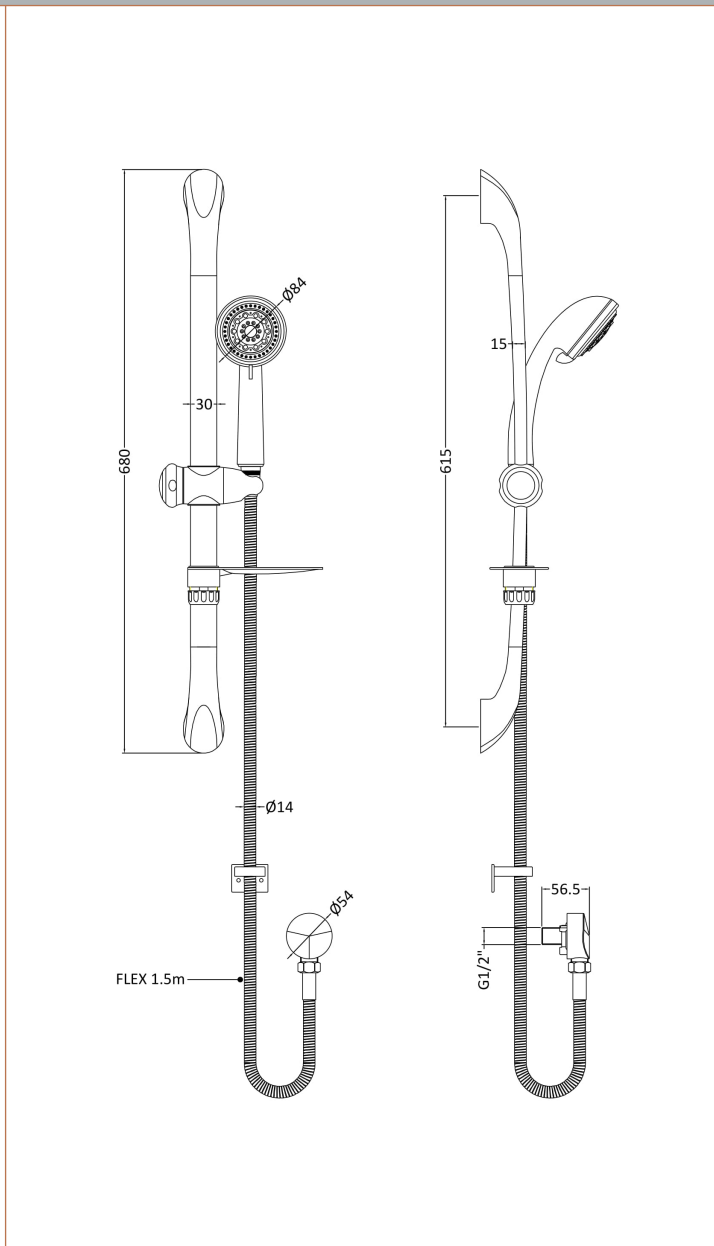

Sales Code: A3273A

Description: Luxury Curved Slider Rail Kit

Product Dimensions	
Length (mm):	
Width (mm):	215
Height (mm):	680
Depth (mm):	315
Nett Weight (kg):	1.3
Packaging Dimensions	
Length (mm):	660
Width (mm):	153
Height (mm):	
Gross Weight (kg):	1.3
Packaging Data	
Box Colour:	White Cardboard Box
Box Qty:	1
Label Size:	100 x 50
Label Colour:	White Label
Label Qty:	2
Outer Box Dimensions (If Applicable)	
Length (mm):	
Width (mm):	320
Height (mm):	440
Depth (mm):	675
Gross Weight (kg):	13
Barcode:	5055146129868
Product Details	
Country of Origin:	China
Fitting Instruction:	No
Product Material:	Brass/ABS
Mount Type:	Wall, Surface
Outlet Elbow Supplied:	Yes
Easy Clean:	Yes
Head Included:	No
Handset Included:	Yes
Body Jets Included:	No
No of Body Jets:	Not Applicable
Operating Pressure (bar):	0.5
Valve/Cartridge Type:	Not Applicable
Flow Rates (L/min):	0.1 bar: N/A 0.5 bar: N/A 1 bar: N/A 2 bar: N/A 3 bar: N/A
TMV2 Approved:	No Approval No: N/A
TMV3 Approved:	No Approval No: N/A
WRAS Approved:	No Approval No: N/A
Head Function:	Not Applicable
Handset Function:	Multiple Settings
Body Jet Info:	Not Applicable
Pipe Size:	15 mm (1/2" Bsp)
Pipe Centres:	N/A
Colour/Finish:	Chrome
Hose Included:	Yes
No. of Outlets:	1