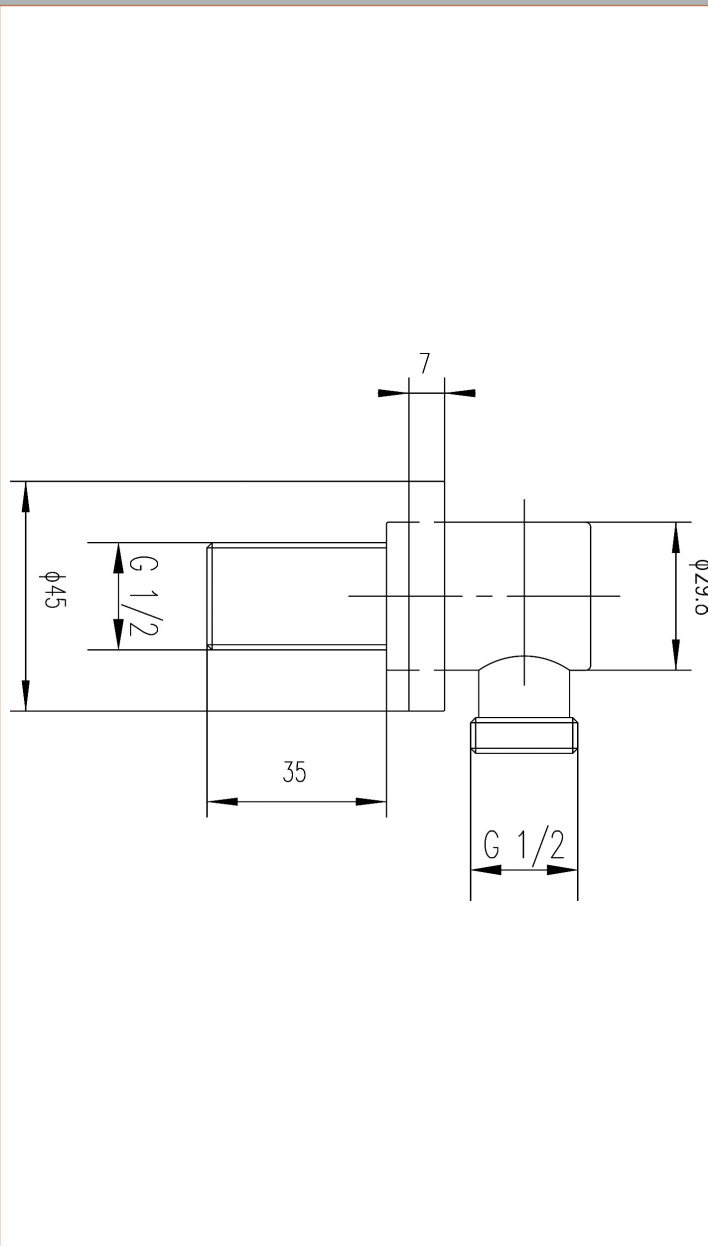

Sales Code: A3275

Description: Minimalist Outlet Elbow

Product Dimensions

Length (mm):	
Width (mm):	45
Height (mm):	55
Depth (mm):	75
Nett Weight (kg):	0.27

Packaging Dimensions

Length (mm):	85
Width (mm):	60
Height (mm):	
Gross Weight (kg):	0.27

Packaging Data

Box Colour:	White Cardboard Box
Box Qty:	1
Label Size:	100 x 50
Label Colour:	White Label
Label Qty:	2

Outer Box Dimensions (If Applicable)

Length (mm):	
Width (mm):	320
Height (mm):	230
Depth (mm):	320
Gross Weight (kg):	22
Barcode:	5055146136132

Product Details

Country of Origin:	China
Fitting Instruction:	No
Product Material:	Brass
Mount Type:	Surface, Wall
Outlet Elbow Supplied:	Yes
Easy Clean:	Not Applicable
Head Included:	No
Handset Included:	Not Applicable
Body Jets Included:	Not Applicable
No of Body Jets:	Not Applicable
Operating Pressure (bar):	
Valve/Cartridge Type:	Not Applicable
Flow Rates (L/min):	0.1 bar: N/A 0.5 bar: N/A 1 bar: N/A 2 bar: N/A 3 bar: N/A
TMV2 Approved:	No Approval No: N/A
TMV3 Approved:	No Approval No: N/A
WRAS Approved:	No Approval No: N/A
Head Function:	Not Applicable
Handset Function:	Not Applicable
Body Jet Info:	Not Applicable
Pipe Size:	Not Applicable
Pipe Centres:	N/A
Colour/Finish:	Chrome
Hose Included:	No
No. of Outlets:	N/A