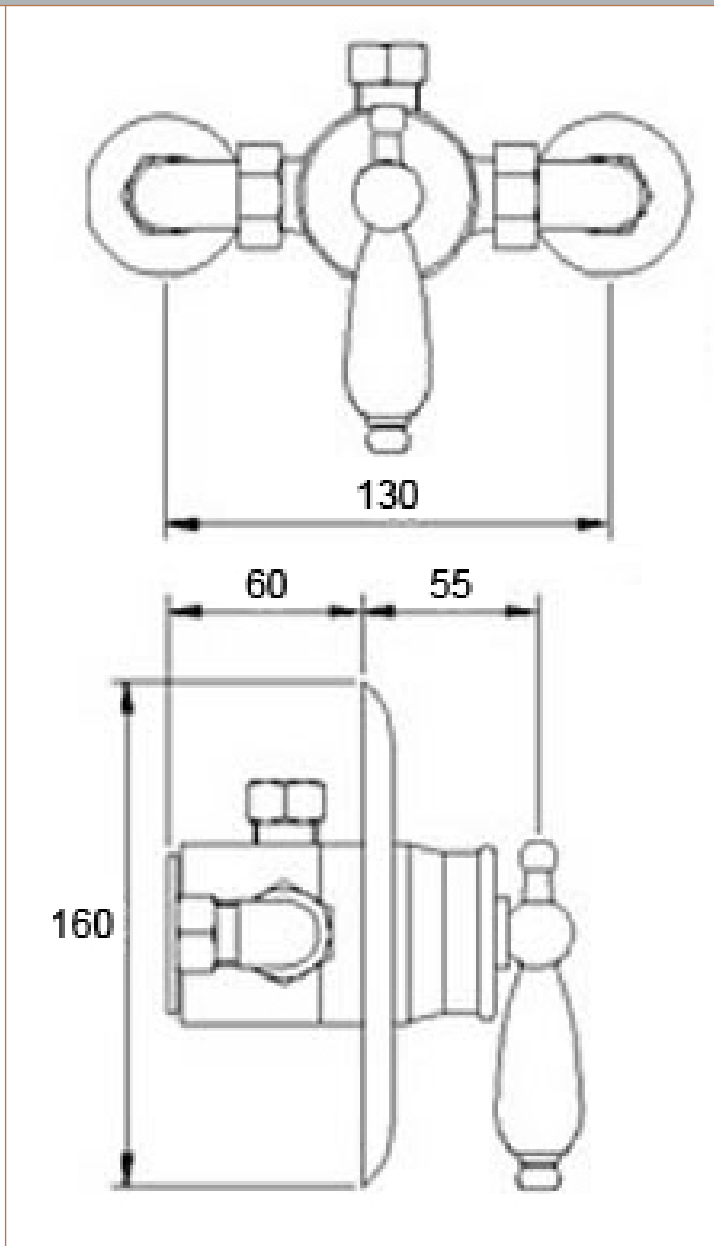

Sales Code: A3380

Description: Beaumont Sequential Conc & Exposed Valve

Product Dimensions	
Length (mm):	
Width (mm):	165
Height (mm):	165
Depth (mm):	115
Nett Weight (kg):	2.07
Packaging Dimensions	
Length (mm):	210
Width (mm):	178
Height (mm):	167
Gross Weight (kg):	2.39
Packaging Data	
Box Colour:	White Cardboard Box
Box Qty:	1
Label Size:	100 x 50
Label Colour:	White Label
Label Qty:	2
Outer Box Dimensions (If Applicable)	
Length (mm):	
Width (mm):	375
Height (mm):	350
Depth (mm):	435
Gross Weight (kg):	19
Barcode:	5055146127864
Product Details	
Country of Origin:	China
Fitting Instruction:	No
Product Material:	Brass
Mount Type:	Wall, Recessed
Outlet Elbow Supplied:	No
Easy Clean:	Not Applicable
Head Included:	No
Handset Included:	No
Body Jets Included:	No
No of Body Jets:	Not Applicable
Operating Pressure (bar):	0.1
Valve/Cartridge Type:	Sequential Valve
Flow Rates (L/min):	0.1 bar: 6    0.5 bar: 16    1 bar: 28    2 bar: 36    3 bar: N/A
TMV2 Approved:	No    Approval No: N/A
TMV3 Approved:	No    Approval No: N/A
WRAS Approved:	No    Approval No: N/A
Head Function:	Not Applicable
Handset Function:	Not Applicable
Body Jet Info:	Not Applicable
Pipe Size:	15 mm
Pipe Centres:	N/A
Colour/Finish:	Chrome
Hose Included:	Not Applicable
No. of Outlets:	1