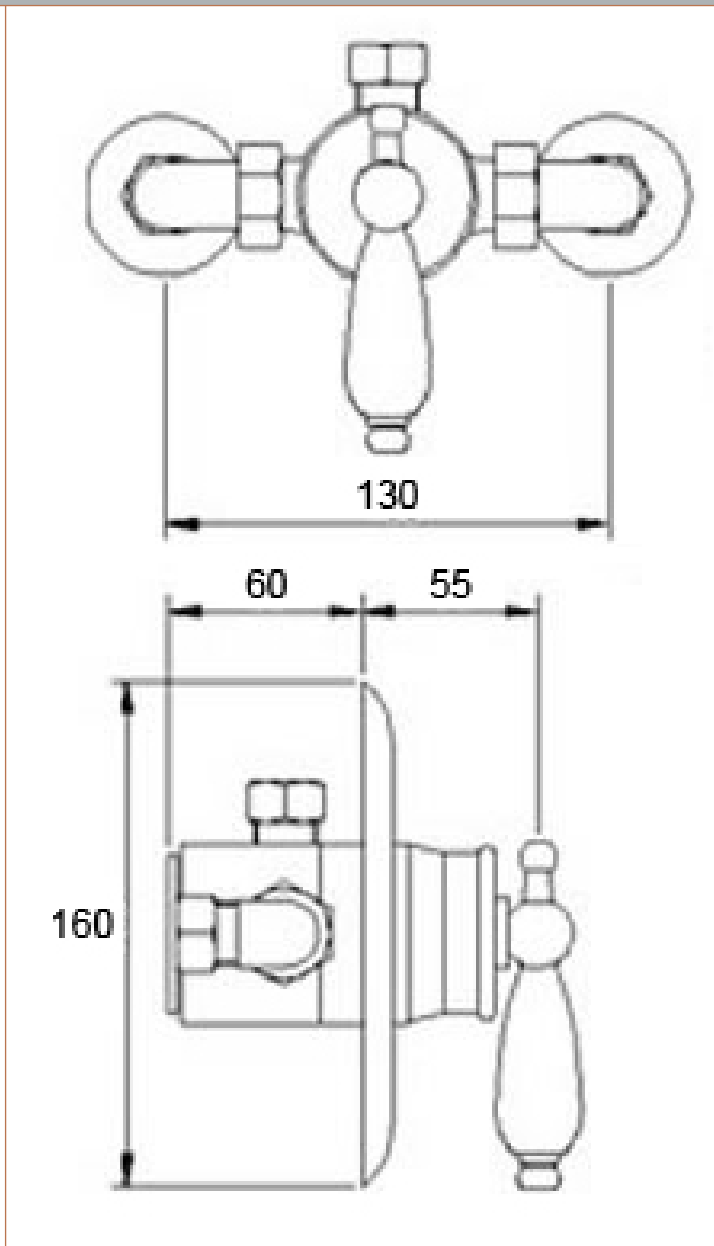

Sales Code: A3380

Description: Beaumont Sequential Conc & Exposed Valve

### Product Dimensions

Length (mm):	
Width (mm):	165
Height (mm):	165
Depth (mm):	115
Nett Weight (kg):	2.07

### Packaging Dimensions

Length (mm):	210
Width (mm):	178
Height (mm):	167
Gross Weight (kg):	2.39

### Outer Box Dimensions (If Applicable)

Length (mm):	
Width (mm):	375
Height (mm):	350
Depth (mm):	435
Gross Weight (kg):	19
Barcode:	5055146127864