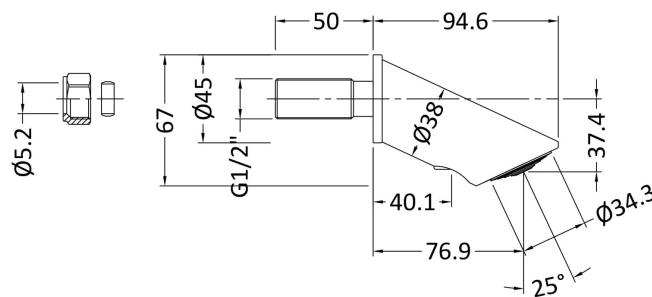

### Product Dimensions

Length (mm):	
Width (mm):	45
Height (mm):	45
Depth (mm):	95
Nett Weight (kg):	0.58

### Packaging Dimensions

Length (mm):	70
Width (mm):	70
Height (mm):	140
Gross Weight (kg):	0.58

### Packaging Data

Box Colour:	White Cardboard Box
Box Qty:	1
Label Size:	100 x 50
Label Colour:	White Label
Label Qty:	2

### Outer Box Dimensions (If Applicable)

Length (mm):	
Width (mm):	
Height (mm):	
Depth (mm):	
Gross Weight (kg):	29
Barcode:	5055369015962