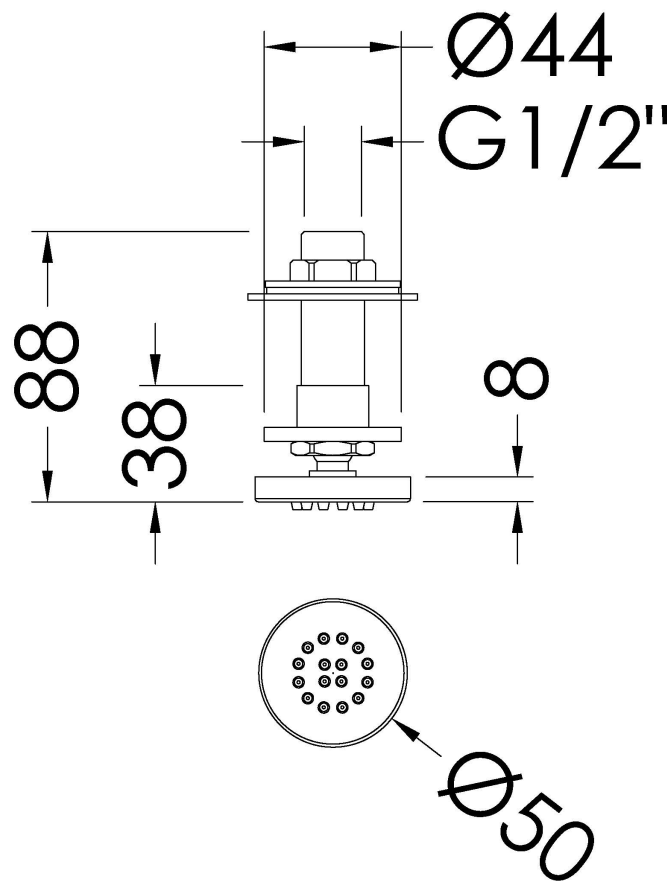

Sales Code: A355

Description: Round Sheer Body Jet

Product Dimensions

Length (mm):	
Width (mm):	50
Height (mm):	55
Depth (mm):	50
Nett Weight (kg):	0.42

Packaging Dimensions

Length (mm):	80
Width (mm):	70
Height (mm):	110
Gross Weight (kg):	0.42

Packaging Data

Box Colour:	White Cardboard Box
Box Qty:	1
Label Size:	100 x 50
Label Colour:	White Label
Label Qty:	2

Outer Box Dimensions (If Applicable)

Length (mm):	
Width (mm):	440
Height (mm):	390
Depth (mm):	250
Gross Weight (kg):	21
Barcode:	5055146167662

Product Details

Country of Origin:	China
Fitting Instruction:	No
Product Material:	Brass
Mount Type:	Surface, Wall
Outlet Elbow Supplied:	No
Easy Clean:	No
Head Included:	No
Handset Included:	Not Applicable
Body Jets Included:	Yes
No of Body Jets:	1
Operating Pressure (bar):	
Valve/Cartridge Type:	Not Applicable
Flow Rates (L/min):	0.1 bar: N/A 0.5 bar: N/A 1 bar: N/A 2 bar: N/A 3 bar: N/A
TMV2 Approved:	No Approval No: N/A
TMV3 Approved:	No Approval No: N/A
WRAS Approved:	No Approval No: N/A
Head Function:	Not Applicable
Handset Function:	Not Applicable
Body Jet Info:	Directional
Pipe Size:	Not Applicable
Pipe Centres:	N/A
Colour/Finish:	Chrome
Hose Included:	Not Applicable
No. of Outlets:	N/A