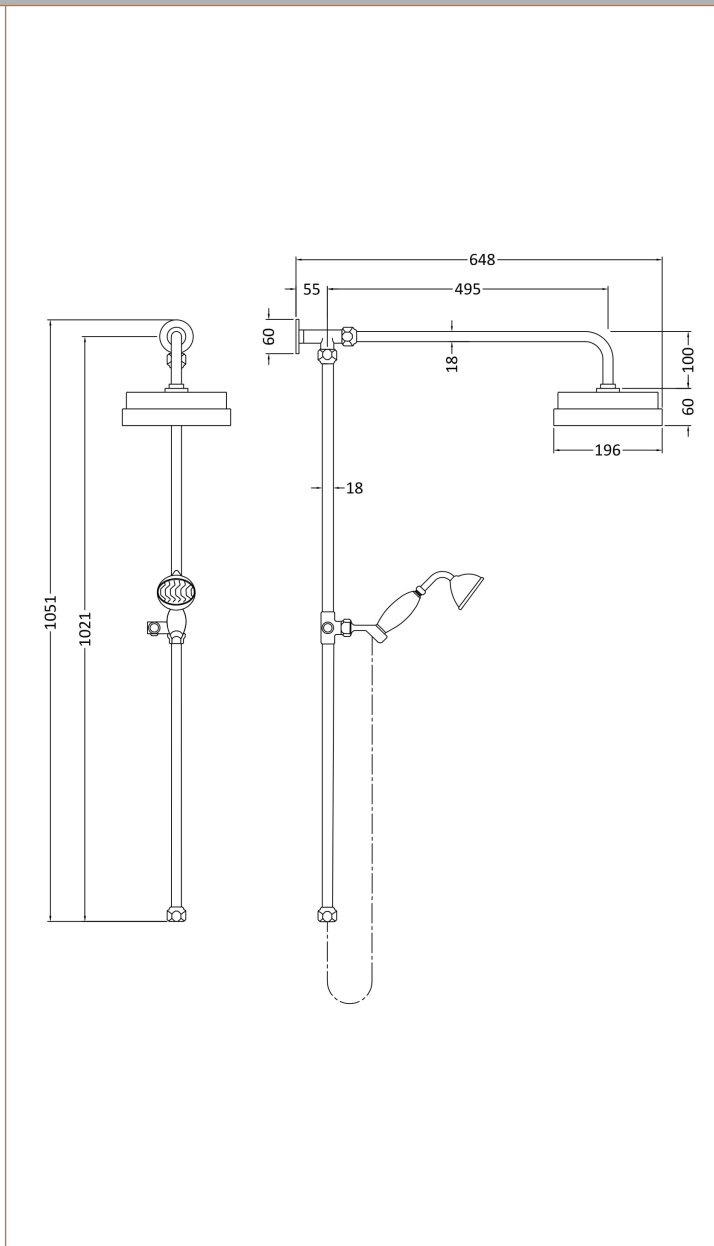

### Product Dimensions

Length (mm):	
Width (mm):	160
Height (mm):	1081
Depth (mm):	635
Nett Weight (kg):	3.85

### Packaging Dimensions

Length (mm):	1020
Width (mm):	210
Height (mm):	110
Gross Weight (kg):	3.85

### Outer Box Dimensions (If Applicable)

Length (mm):	
Width (mm):	445
Height (mm):	370
Depth (mm):	1040
Gross Weight (kg):	39
Barcode:	5055146184133

### Product Details

Country of Origin:	China
Fitting Instruction:	No
Product Material:	Brass
Mount Type:	Surface, Wall
Outlet Elbow Supplied:	No
Easy Clean:	No
Head Included:	Yes
Handset Included:	Yes
Body Jets Included:	No
No of Body Jets:	Not Applicable
Operating Pressure (bar):	0.5
Valve/Cartridge Type:	Not Applicable
Flow Rates (L/min):	0.1 bar: N/A 0.5 bar: N/A 1 bar: N/A 2 bar: N/A 3 bar: N/A
TMV2 Approved:	No Approval No: N/A
TMV3 Approved:	No Approval No: N/A
WRAS Approved:	No Approval No: N/A
Head Function:	Single
Handset Function:	Single Setting
Body Jet Info:	Not Applicable
Pipe Size:	18 mm
Pipe Centres:	N/A
Colour/Finish:	Chrome
Hose Included:	Yes
No. of Outlets:	2