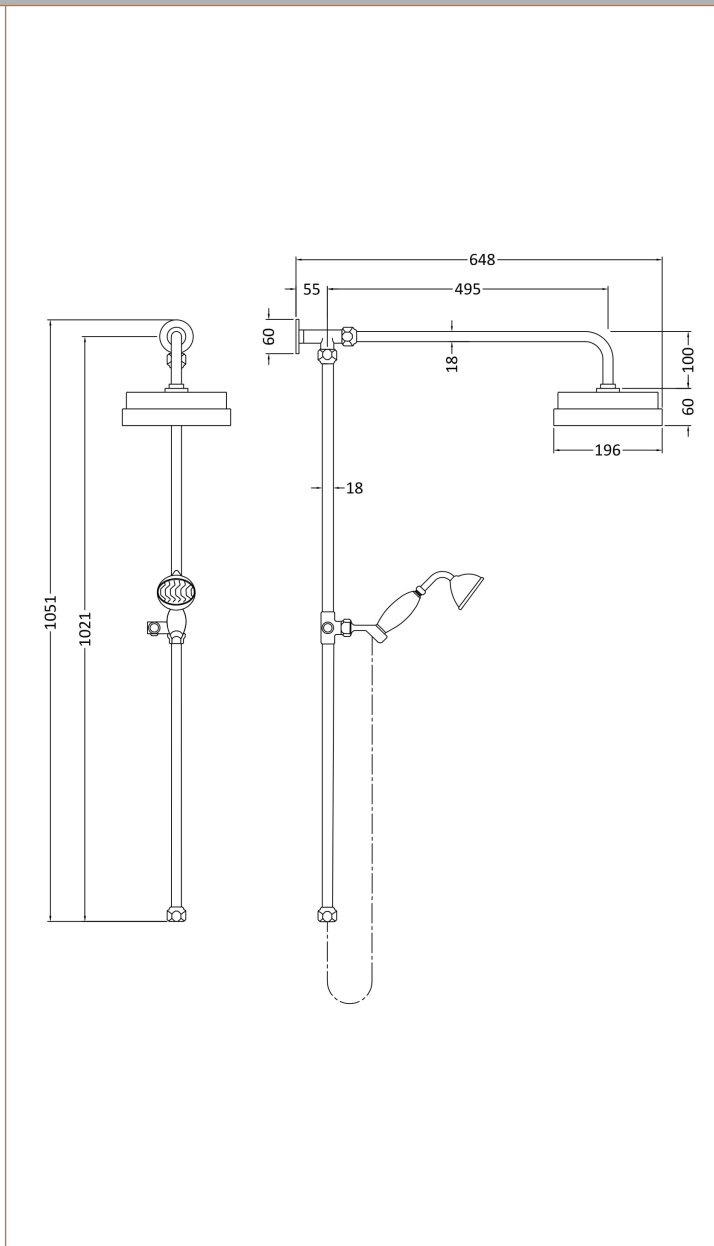

### Product Dimensions

Length (mm):	
Width (mm):	160
Height (mm):	1081
Depth (mm):	635
Nett Weight (kg):	3.85

### Packaging Dimensions

Length (mm):	1020
Width (mm):	210
Height (mm):	
Gross Weight (kg):	3.85

### Outer Box Dimensions (If Applicable)

Length (mm):	
Width (mm):	445
Height (mm):	370
Depth (mm):	1040
Gross Weight (kg):	39
Barcode:	5055146184133

### Product Details

Country of Origin:	China
Fitting Instruction:	No
Product Material:	Brass
Mount Type:	Surface, Wall
Outlet Elbow Supplied:	No
Easy Clean:	No
Head Included:	Yes
Handset Included:	Yes
Body Jets Included:	No
No of Body Jets:	Not Applicable
Operating Pressure (bar):	0.5
Valve/Cartridge Type:	Not Applicable
Flow Rates (L/min):	0.1 bar: N/A 0.5 bar: N/A 1 bar: N/A 2 bar: N/A 3 bar: N/A
TMV2 Approved:	No Approval No: N/A
TMV3 Approved:	No Approval No: N/A
WRAS Approved:	No Approval No: N/A
Head Function:	Single
Handset Function:	Single Setting
Body Jet Info:	Not Applicable
Pipe Size:	18 mm
Pipe Centres:	N/A
Colour/Finish:	Chrome
Hose Included:	Yes
No. of Outlets:	2