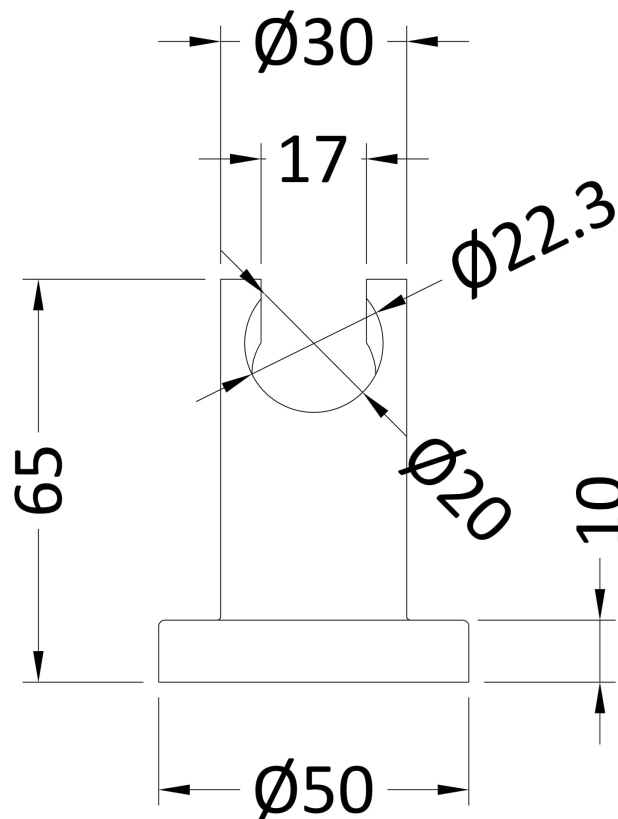

Sales Code: A377

Description: Luxury Wall Bracket

Product Dimensions

Length (mm):	
Width (mm):	50
Height (mm):	50
Depth (mm):	65
Nett Weight (kg):	0.36

Packaging Dimensions

Length (mm):	60
Width (mm):	60
Height (mm):	
Gross Weight (kg):	0.36

Packaging Data

Box Colour:	White Cardboard Box
Box Qty:	1
Label Size:	100 x 50
Label Colour:	White Label
Label Qty:	2

Outer Box Dimensions (If Applicable)

Length (mm):	
Width (mm):	240
Height (mm):	280
Depth (mm):	380
Gross Weight (kg):	22
Barcode:	5055146179306

Product Details

Country of Origin:	China
Fitting Instruction:	No
Product Material:	Brass
Mount Type:	Surface, Wall
Outlet Elbow Supplied:	No
Easy Clean:	Not Applicable
Head Included:	No
Handset Included:	Not Applicable
Body Jets Included:	Not Applicable
No of Body Jets:	Not Applicable
Operating Pressure (bar):	
Valve/Cartridge Type:	Not Applicable
Flow Rates (L/min):	0.1 bar: N/A 0.5 bar: N/A 1 bar: N/A 2 bar: N/A 3 bar: N/A
TMV2 Approved:	No Approval No: N/A
TMV3 Approved:	No Approval No: N/A
WRAS Approved:	No Approval No: N/A
Head Function:	Not Applicable
Handset Function:	Not Applicable
Body Jet Info:	Not Applicable
Pipe Size:	Not Applicable
Pipe Centres:	N/A
Colour/Finish:	Chrome
Hose Included:	Not Applicable
No. of Outlets:	N/A