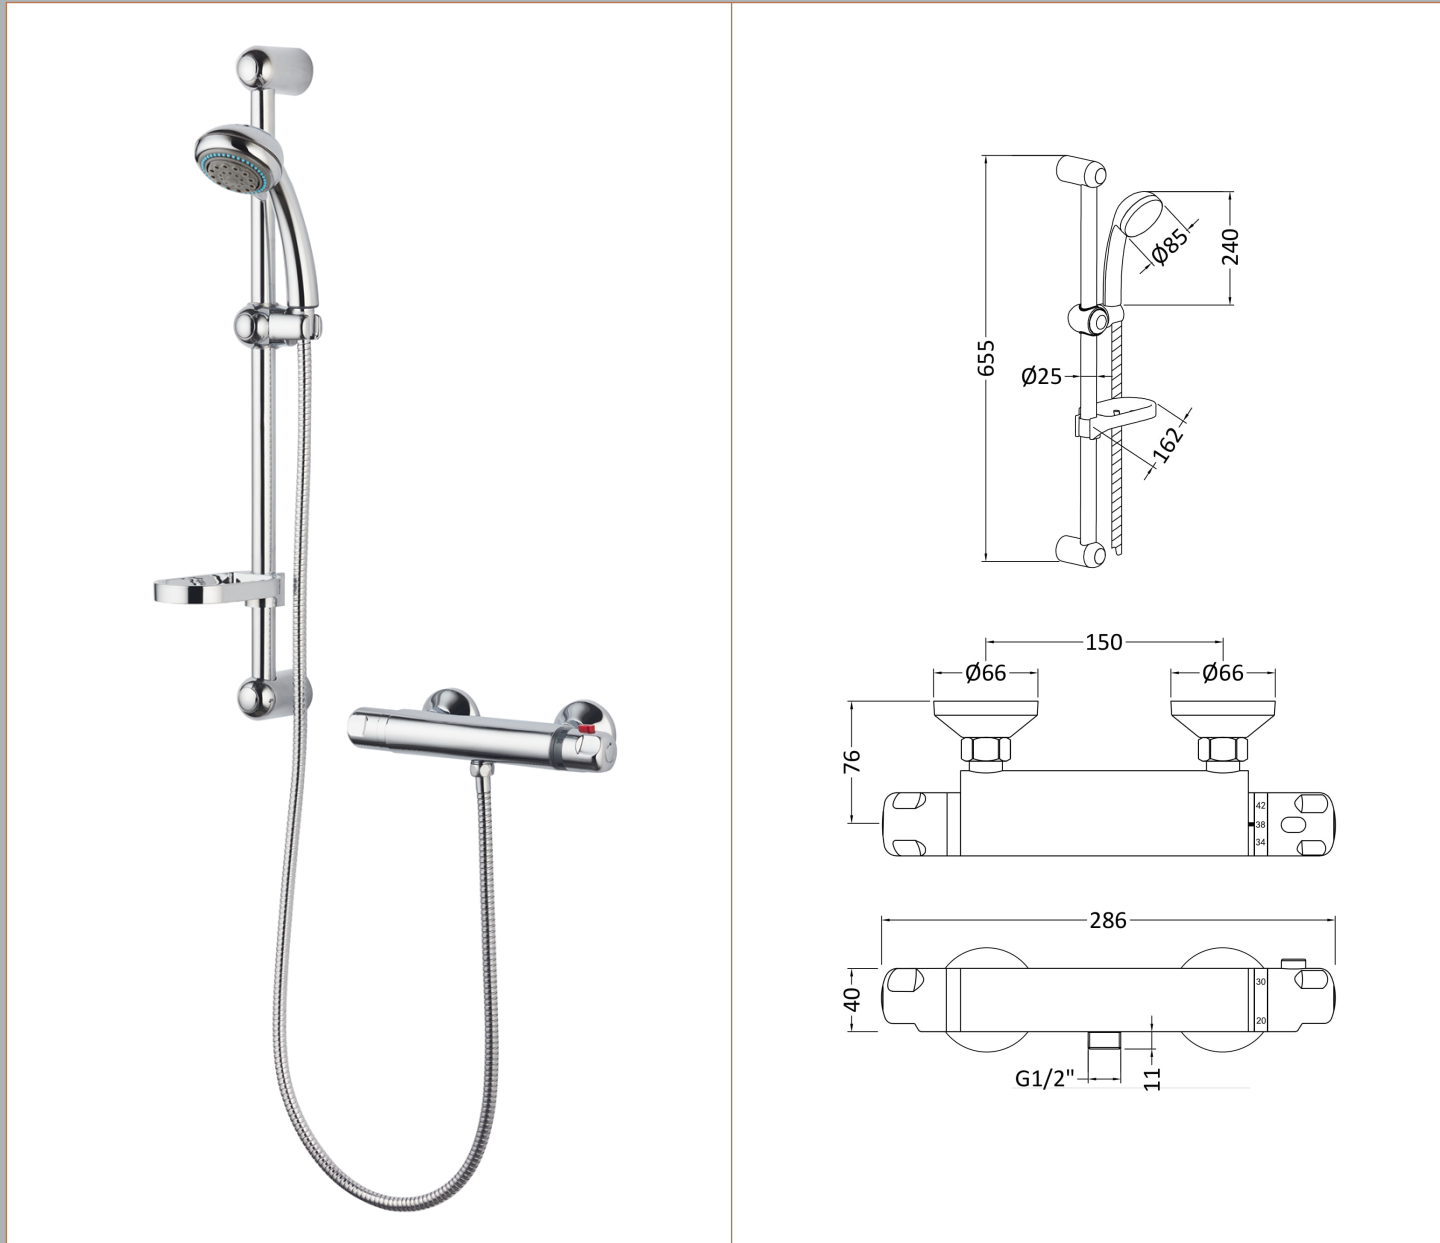

Sales Code: A3910

Description: Dune Thermo Bar Valve W/ Slider Rail Kit

### Product Dimensions

Length (mm):	
Width (mm):	286
Height (mm):	655
Depth (mm):	96
Nett Weight (kg):	2.42

### Packaging Dimensions

Length (mm):	655
Width (mm):	286
Height (mm):	
Gross Weight (kg):	2.6

### Product Details

Country of Origin:	China
Fitting Instruction:	No
Product Material:	Brass/ABS
Mount Type:	Surface, Wall
Outlet Elbow Supplied:	No
Easy Clean:	Yes
Head Included:	Yes
Handset Included:	Yes
Body Jets Included:	No
No of Body Jets:	Not Applicable
Operating Pressure (bar):	0.1
Valve/Cartridge Type:	1/4 Turn Ceramic Disc
Flow Rates (L/min):	0.1 bar: 3    0.5 bar: 8    1 bar: 11.5    2 bar: 17    3 bar: 21
TMV2 Approved:	No    Approval No: N/A
TMV3 Approved:	No    Approval No: N/A
WRAS Approved:	No    Approval No: N/A
Head Function:	Single
Handset Function:	Single Setting
Body Jet Info:	Not Applicable
Pipe Size:	15 mm (1/2" Bsp)
Pipe Centres:	150 mm
Colour/Finish:	Chrome
Hose Included:	Yes
No. of Outlets:	1