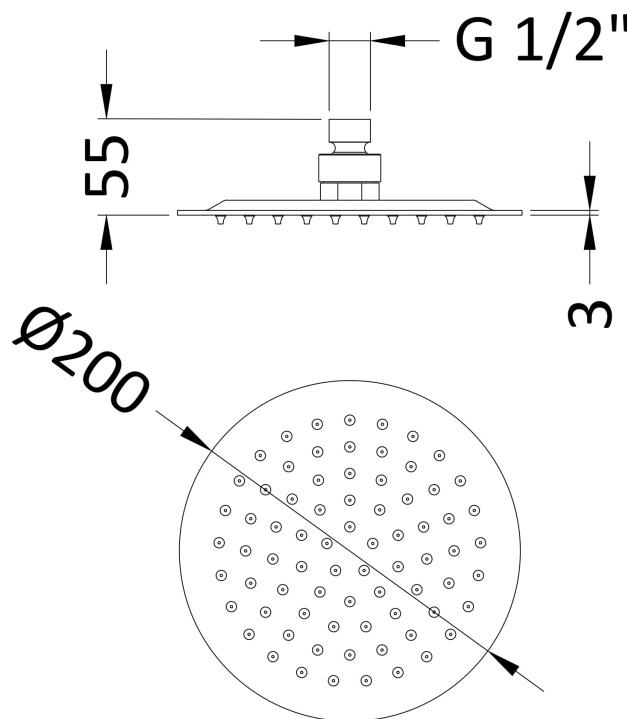

Sales Code: A4082

Description: Round Fixed Head 200mm Diameter

Product Dimensions

Length (mm):	
Width (mm):	200
Height (mm):	56
Depth (mm):	200
Nett Weight (kg):	0.92

Packaging Dimensions

Length (mm):	210
Width (mm):	100
Height (mm):	210
Gross Weight (kg):	0.92

Packaging Data

Box Colour:	White Cardboard Box
Box Qty:	1
Label Size:	100 x 50
Label Colour:	White Label
Label Qty:	2

Outer Box Dimensions (If Applicable)

Length (mm):	
Width (mm):	500
Height (mm):	430
Depth (mm):	230
Gross Weight (kg):	9
Barcode:	5056462620251

Product Details

Country of Origin:	China
Fitting Instruction:	No
Product Material:	Stainless Steel
Mount Type:	Wall, Surface
Outlet Elbow Supplied:	No
Easy Clean:	Not Applicable
Head Included:	Yes
Handset Included:	No
Body Jets Included:	Not Applicable
No of Body Jets:	Not Applicable
Operating Pressure (bar):	0.5
Valve/Cartridge Type:	Not Applicable
Flow Rates (L/min):	0.1 bar: N/A 0.5 bar: N/A 1 bar: N/A 2 bar: N/A 3 bar: N/A
TMV2 Approved:	No Approval No: N/A
TMV3 Approved:	No Approval No: N/A
WRAS Approved:	No Approval No: N/A
Head Function:	Single
Handset Function:	Not Applicable
Body Jet Info:	Not Applicable
Pipe Size:	Not Applicable
Pipe Centres:	N/A
Colour/Finish:	Matt Black
Hose Included:	Not Applicable
No. of Outlets:	N/A