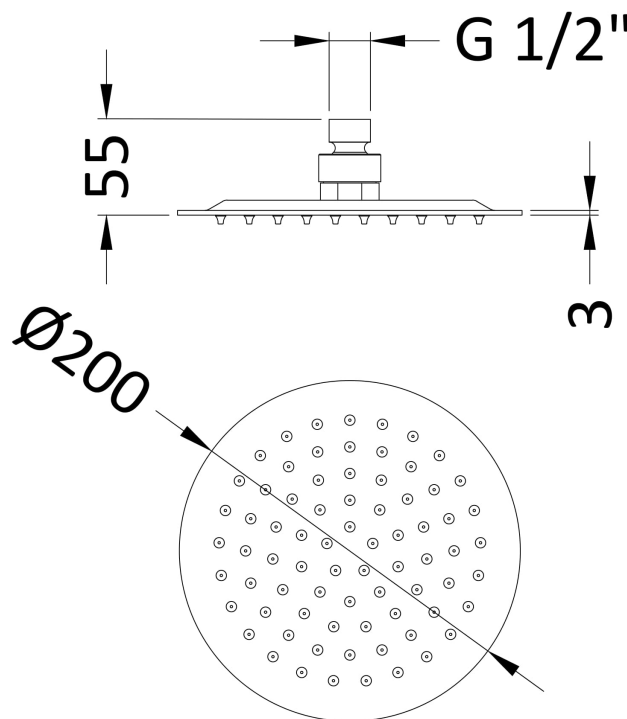

Sales Code: A4082

Description: Round Fixed Head 200mm Diameter

Product Dimensions

Length (mm):	
Width (mm):	200
Height (mm):	56
Depth (mm):	200
Nett Weight (kg):	0.92

Packaging Dimensions

Length (mm):	210
Width (mm):	100
Height (mm):	
Gross Weight (kg):	0.92

Packaging Data

Box Colour:	White Cardboard Box
Box Qty:	1
Label Size:	100 x 50
Label Colour:	White Label
Label Qty:	2

Outer Box Dimensions (If Applicable)

Length (mm):	
Width (mm):	500
Height (mm):	430
Depth (mm):	230
Gross Weight (kg):	9
Barcode:	5056462620251

Product Details

Country of Origin:	China
Fitting Instruction:	No
Product Material:	Stainless Steel
Mount Type:	Wall, Surface
Outlet Elbow Supplied:	No
Easy Clean:	Not Applicable
Head Included:	Yes
Handset Included:	No
Body Jets Included:	Not Applicable
No of Body Jets:	Not Applicable
Operating Pressure (bar):	0.5
Valve/Cartridge Type:	Not Applicable
Flow Rates (L/min):	0.1 bar: N/A 0.5 bar: N/A 1 bar: N/A 2 bar: N/A 3 bar: N/A
TMV2 Approved:	No Approval No: N/A
TMV3 Approved:	No Approval No: N/A
WRAS Approved:	No Approval No: N/A
Head Function:	Single
Handset Function:	Not Applicable
Body Jet Info:	Not Applicable
Pipe Size:	Not Applicable
Pipe Centres:	N/A
Colour/Finish:	Matt Black
Hose Included:	Not Applicable
No. of Outlets:	N/A