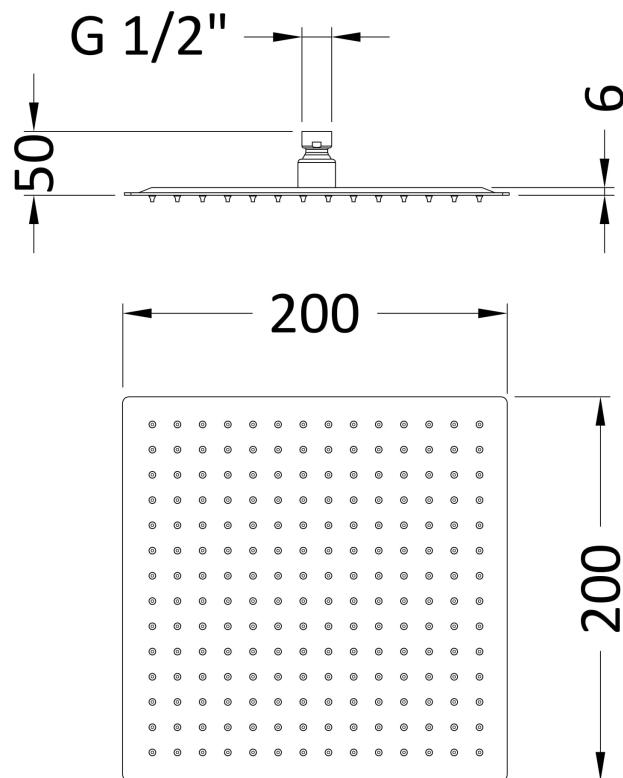

Sales Code: A4088

Description: Square Fixed Head 200mm Diameter

**Product Dimensions**

Length (mm):	
Width (mm):	200
Height (mm):	50
Depth (mm):	200
Nett Weight (kg):	1.07

**Packaging Dimensions**

Length (mm):	210
Width (mm):	100
Height (mm):	210
Gross Weight (kg):	1.07

**Packaging Data**

Box Colour:	White Cardboard Box
Box Qty:	1
Label Size:	100 x 50
Label Colour:	White Label
Label Qty:	2

**Outer Box Dimensions (If Applicable)**

Length (mm):	
Width (mm):	435
Height (mm):	155
Depth (mm):	440
Gross Weight (kg):	11
Barcode:	5056462620473

**Product Details**

Country of Origin:	China
Fitting Instruction:	No
Product Material:	Stainless Steel
Mount Type:	Wall, Surface
Outlet Elbow Supplied:	No
Easy Clean:	Yes
Head Included:	Yes
Handset Included:	No
Body Jets Included:	Not Applicable
No of Body Jets:	Not Applicable
Operating Pressure (bar):	0.5
Valve/Cartridge Type:	Not Applicable
Flow Rates (L/min):	0.1 bar: N/A 0.5 bar: N/A 1 bar: N/A 2 bar: N/A 3 bar: N/A
TMV2 Approved:	No Approval No: N/A
TMV3 Approved:	No Approval No: N/A
WRAS Approved:	No Approval No: N/A
Head Function:	Single
Handset Function:	Not Applicable
Body Jet Info:	Not Applicable
Pipe Size:	Not Applicable
Pipe Centres:	N/A
Colour/Finish:	Matt Black
Hose Included:	Not Applicable
No. of Outlets:	N/A