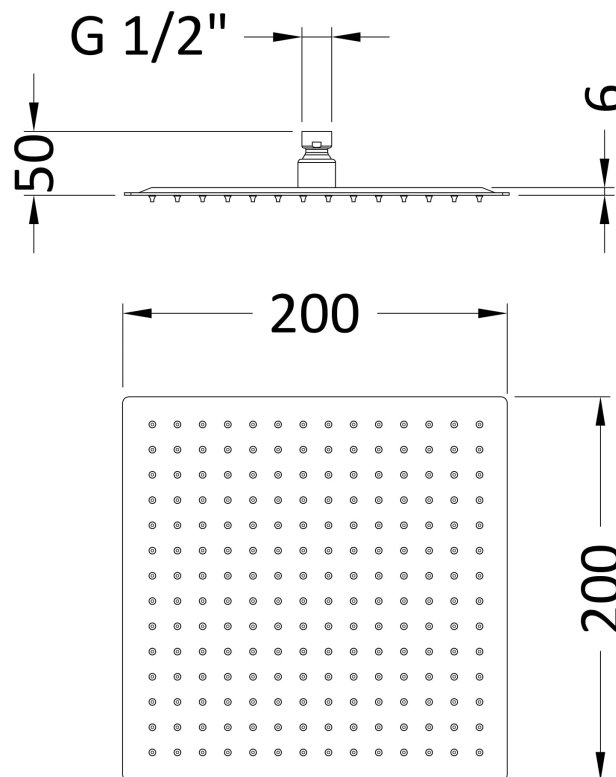

Sales Code: A4088

Description: Square Fixed Head 200mm Diameter

**Product Dimensions**

Length (mm):	
Width (mm):	200
Height (mm):	50
Depth (mm):	200
Nett Weight (kg):	1.07

**Packaging Dimensions**

Length (mm):	210
Width (mm):	100
Height (mm):	
Gross Weight (kg):	1.07

**Packaging Data**

Box Colour:	White Cardboard Box
Box Qty:	1
Label Size:	100 x 50
Label Colour:	White Label
Label Qty:	2

**Outer Box Dimensions (If Applicable)**

Length (mm):	
Width (mm):	435
Height (mm):	155
Depth (mm):	440
Gross Weight (kg):	11
Barcode:	5056462620473

**Product Details**

Country of Origin:	China
Fitting Instruction:	No
Product Material:	Stainless Steel
Mount Type:	Wall, Surface
Outlet Elbow Supplied:	No
Easy Clean:	Yes
Head Included:	Yes
Handset Included:	No
Body Jets Included:	Not Applicable
No of Body Jets:	Not Applicable
Operating Pressure (bar):	0.5
Valve/Cartridge Type:	Not Applicable
Flow Rates (L/min):	0.1 bar: N/A 0.5 bar: N/A 1 bar: N/A 2 bar: N/A 3 bar: N/A
TMV2 Approved:	No Approval No: N/A
TMV3 Approved:	No Approval No: N/A
WRAS Approved:	No Approval No: N/A
Head Function:	Single
Handset Function:	Not Applicable
Body Jet Info:	Not Applicable
Pipe Size:	Not Applicable
Pipe Centres:	N/A
Colour/Finish:	Matt Black
Hose Included:	Not Applicable
No. of Outlets:	N/A