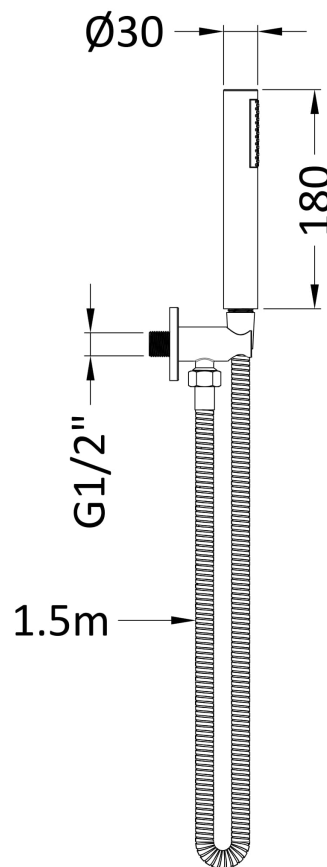

### Product Dimensions

Length (mm):	
Width (mm):	30
Height (mm):	1230
Depth (mm):	
Nett Weight (kg):	0.62

### Packaging Dimensions

Length (mm):	275
Width (mm):	200
Height (mm):	140
Gross Weight (kg):	0.62

### Packaging Data

Box Colour:	White Cardboard Box
Box Qty:	1
Label Size:	100 x 50
Label Colour:	White Label
Label Qty:	2

### Outer Box Dimensions (If Applicable)

Length (mm):	
Width (mm):	320
Height (mm):	410
Depth (mm):	440
Gross Weight (kg):	
Barcode:	5056462620350