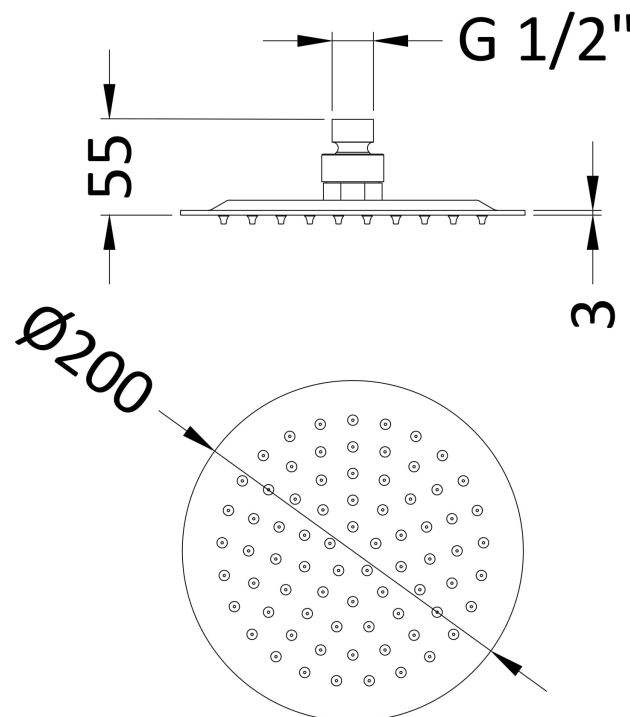

Sales Code: A7082

Description: Round Fixed Head 200mm Diameter

Product Dimensions

Length (mm):	
Width (mm):	200
Height (mm):	56
Depth (mm):	200
Nett Weight (kg):	0.92

Packaging Dimensions

Length (mm):	210
Width (mm):	100
Height (mm):	
Gross Weight (kg):	0.92

Packaging Data

Box Colour:	White Cardboard Box
Box Qty:	1
Label Size:	100 x 50
Label Colour:	White Label
Label Qty:	2

Outer Box Dimensions (If Applicable)

Length (mm):	
Width (mm):	500
Height (mm):	430
Depth (mm):	230
Gross Weight (kg):	9
Barcode:	5056462625621

Product Details

Country of Origin:	China
Fitting Instruction:	No
Product Material:	St/Steel
Mount Type:	Wall, Surface
Outlet Elbow Supplied:	No
Easy Clean:	Not Applicable
Head Included:	Yes
Handset Included:	No
Body Jets Included:	Not Applicable
No of Body Jets:	Not Applicable
Operating Pressure (bar):	0.5
Valve/Cartridge Type:	Not Applicable
Flow Rates (L/min):	0.1 bar: N/A 0.5 bar: N/A 1 bar: N/A 2 bar: N/A 3 bar: N/A
TMV2 Approved:	No Approval No: N/A
TMV3 Approved:	No Approval No: N/A
WRAS Approved:	No Approval No: N/A
Head Function:	Single
Handset Function:	Not Applicable
Body Jet Info:	Not Applicable
Pipe Size:	Not Applicable
Pipe Centres:	N/A
Colour/Finish:	Brushed Gun Metal
Hose Included:	Not Applicable
No. of Outlets:	N/A