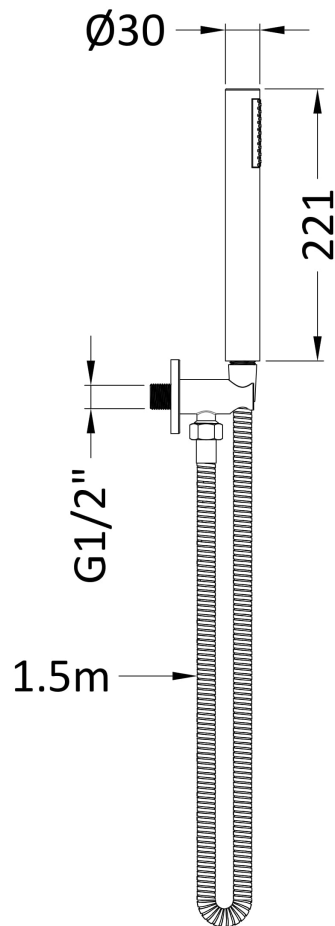

Sales Code: A7263

Description: Round Outlet Elbow C/W Parking Bkt & Kit

Product Dimensions

Length (mm):	
Width (mm):	30
Height (mm):	1230
Depth (mm):	
Nett Weight (kg):	0.62

Packaging Dimensions

Length (mm):	275
Width (mm):	185
Height (mm):	
Gross Weight (kg):	0.62

Packaging Data

Box Colour:	White Cardboard Box
Box Qty:	1
Label Size:	100 x 50
Label Colour:	White Label
Label Qty:	2

Outer Box Dimensions (If Applicable)

Length (mm):	
Width (mm):	
Height (mm):	
Depth (mm):	
Gross Weight (kg):	
Barcode:	5056462625676

Product Details

Country of Origin:	China
Fitting Instruction:	No
Product Material:	Brass/ABS
Mount Type:	Surface, Wall
Outlet Elbow Supplied:	Yes
Easy Clean:	Not Applicable
Head Included:	No
Handset Included:	Yes
Body Jets Included:	Not Applicable
No of Body Jets:	Not Applicable
Operating Pressure (bar):	
Valve/Cartridge Type:	Not Applicable
Flow Rates (L/min):	0.1 bar: N/A 0.5 bar: N/A 1 bar: N/A 2 bar: N/A 3 bar: N/A
TMV2 Approved:	No Approval No: N/A
TMV3 Approved:	No Approval No: N/A
WRAS Approved:	No Approval No: N/A
Head Function:	Not Applicable
Handset Function:	Single Setting
Body Jet Info:	Not Applicable
Pipe Size:	Not Applicable
Pipe Centres:	N/A
Colour/Finish:	Brushed Gun Metal
Hose Included:	Yes
No. of Outlets:	N/A