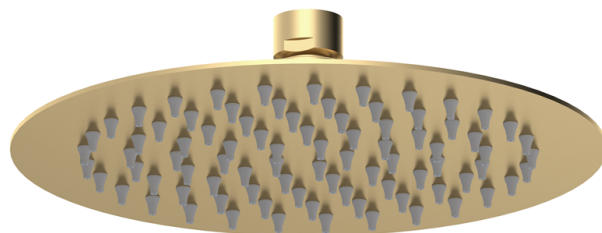

Sales Code: A8082

Description: Round Fixed Head 200mm Diameter

Product Dimensions

Length (mm):	
Width (mm):	200
Height (mm):	56
Depth (mm):	200
Nett Weight (kg):	0.92

Packaging Dimensions

Length (mm):	210
Width (mm):	100
Height (mm):	210
Gross Weight (kg):	0.92

Packaging Data

Box Colour:	White Cardboard Box
Box Qty:	0
Label Size:	0 x 0
Label Colour:	White Label
Label Qty:	0

Outer Box Dimensions (If Applicable)

Length (mm):	
Width (mm):	500
Height (mm):	430
Depth (mm):	230
Gross Weight (kg):	9
Barcode:	5056462620244

Product Details

Country of Origin:	China
Fitting Instruction:	No
Product Material:	Stainless Steel
Mount Type:	Wall
Outlet Elbow Supplied:	No
Easy Clean:	Not Applicable
Head Included:	Yes
Handset Included:	No
Body Jets Included:	Not Applicable
No of Body Jets:	Not Applicable
Operating Pressure (bar):	0.5
Valve/Cartridge Type:	Not Applicable
Flow Rates (L/min):	0.1 bar: N/A 0.5 bar: N/A 1 bar: N/A 2 bar: N/A 3 bar: N/A
TMV2 Approved:	No Approval No: N/A
TMV3 Approved:	No Approval No: N/A
WRAS Approved:	No Approval No: N/A
Head Function:	Single
Handset Function:	Not Applicable
Body Jet Info:	Not Applicable
Pipe Size:	Not Applicable
Pipe Centres:	N/A
Colour/Finish:	Brushed Brass
Hose Included:	Not Applicable
No. of Outlets:	N/A