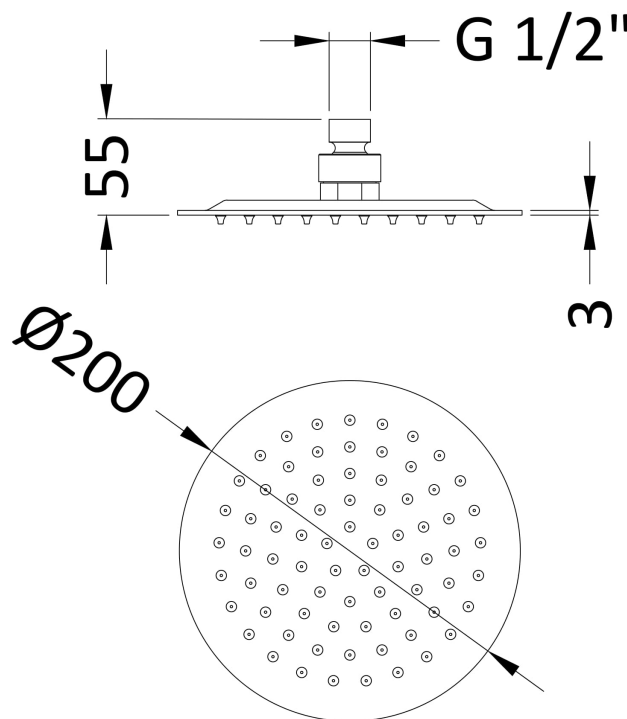

Sales Code: A8082

Description: Round Fixed Head 200mm Diameter

Product Dimensions

Length (mm):	
Width (mm):	200
Height (mm):	56
Depth (mm):	200
Nett Weight (kg):	0.92

Packaging Dimensions

Length (mm):	210
Width (mm):	100
Height (mm):	210
Gross Weight (kg):	0.92

Packaging Data

Box Colour:	White Cardboard Box
Box Qty:	0
Label Size:	0 x 0
Label Colour:	White Label
Label Qty:	0

Outer Box Dimensions (If Applicable)

Length (mm):	
Width (mm):	500
Height (mm):	430
Depth (mm):	230
Gross Weight (kg):	9
Barcode:	5056462620244

Product Details

Country of Origin:	China
Fitting Instruction:	No
Product Material:	Stainless Steel
Mount Type:	Wall
Outlet Elbow Supplied:	No
Easy Clean:	Not Applicable
Head Included:	Yes
Handset Included:	No
Body Jets Included:	Not Applicable
No of Body Jets:	Not Applicable
Operating Pressure (bar):	0.5
Valve/Cartridge Type:	Not Applicable
Flow Rates (L/min):	0.1 bar: N/A 0.5 bar: N/A 1 bar: N/A 2 bar: N/A 3 bar: N/A
TMV2 Approved:	No Approval No: N/A
TMV3 Approved:	No Approval No: N/A
WRAS Approved:	No Approval No: N/A
Head Function:	Single
Handset Function:	Not Applicable
Body Jet Info:	Not Applicable
Pipe Size:	Not Applicable
Pipe Centres:	N/A
Colour/Finish:	Brushed Brass
Hose Included:	Not Applicable
No. of Outlets:	N/A