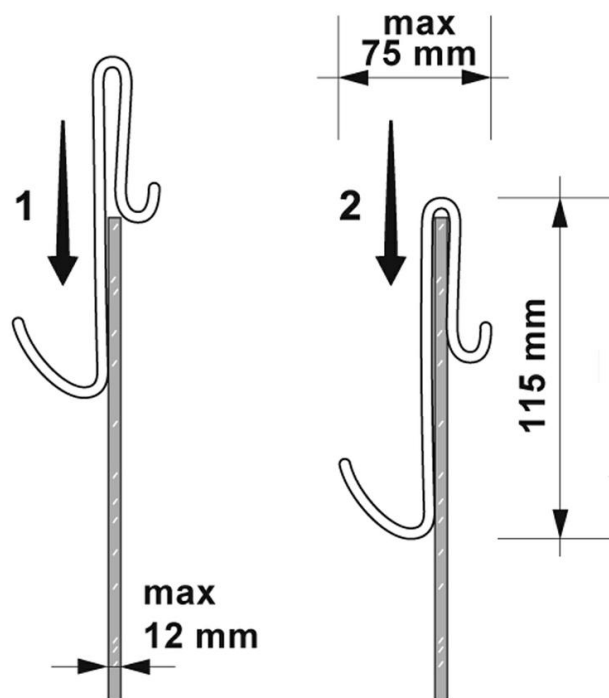

Sales Code: ACC003

Description: Enclosure Hook (Frameless)

Product Dimensions

| | |
|-------------------|------|
| Height (mm): | 115 |
| Width (mm): | |
| Depth (mm): | 75 |
| Nett Weight (kg): | 0.06 |

Packaging Dimensions

| | |
|--------------------|------|
| Height (mm): | 80 |
| Width (mm): | 150 |
| Length (mm): | 40 |
| Gross Weight (kg): | 0.06 |

Packaging Data

| | |
|---------------|---------------------|
| Box Colour: | White Cardboard Box |
| Box Qty: | 1 |
| Label Size: | 100 x 50 |
| Label Colour: | White Label |
| Label Qty: | 2 |

Outer Box Dimensions (If Applicable)

| | |
|--------------------|---------------|
| Height (mm): | |
| Width (mm): | |
| Depth (mm): | |
| Length (mm): | |
| Gross Weight (kg): | |
| Barcode: | 5055369029815 |

Product Details

| | |
|-----------------------|----------------|
| Country of Origin: | Italy |
| Fitting Instruction: | No |
| CE & UKCA: | N/A |
| Profile Material: | |
| Profile Finish: | Not Applicable |
| Adjustments (mm): | N/A |
| Entry Width (mm): | N/A |
| Swing In Dim (mm): | N/A |
| Swing Out Dim (mm): | N/A |
| Radius (mm): | Not Applicable |
| Glass Thickness (mm): | |
| Easy Fit: | Not Applicable |
| Easy Clean: | Not Applicable |
| Handle Style: | Not Applicable |
| Handle Material: | Not Applicable |
| Enclosure Design: | Not Applicable |
| Wheel Type: | Not Applicable |
| Support Bar Included: | |
| Extras: | None |