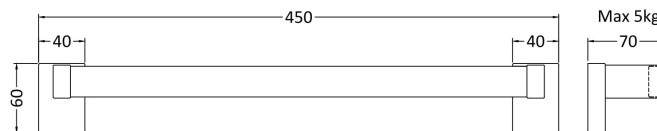

Sales Code: ACC005

Description: Magnetic Towel Rail

Product Dimensions

Length (mm):	
Width (mm):	450
Height (mm):	60
Depth (mm):	70
Nett Weight (kg):	0,44

Packaging Dimensions

Height (mm):	500
Width (mm):	75
Depth (mm):	60
Gross Weight (kg):	0,44

Packaging Data

Box Colour:	White Cardboard Box
Box Qty:	
Label Size:	100 x 50
Label Colour:	White Label
Label Qty:	2

Outer Box Dimensions (If Applicable)

Height (mm):	
Width (mm):	
Length (mm):	
Depth (mm):	
Gross Weight (kg):	
Barcode:	5055369032334

Product Details

Country of Origin:	Italy
Fitting Instruction:	No
CE & UKCA:	N/A
Product Material:	
Heating Element Wattage:	
Colour/Finish:	
Product Diameter:	
Connection Size:	