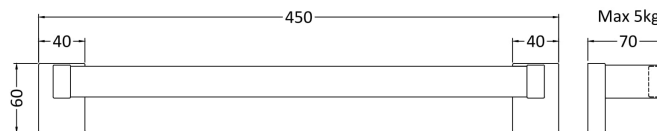

Sales Code: ACC005

Description: Magnetic Towel Rail

Product Dimensions

Length (mm):	
Width (mm):	450
Height (mm):	60
Depth (mm):	70
Nett Weight (kg):	0,44

Packaging Dimensions

Height (mm):	500
Width (mm):	75
Depth (mm):	60
Gross Weight (kg):	0,44

Packaging Data

Box Colour:	White Cardboard Box
Box Qty:	
Label Size:	100 x 50
Label Colour:	White Label
Label Qty:	2

Outer Box Dimensions (If Applicable)

Height (mm):	
Width (mm):	
Length (mm):	
Depth (mm):	
Gross Weight (kg):	
Barcode:	5055369032334

Product Details

Country of Origin:	Italy
Fitting Instruction:	No
CE Certification:	N/A
Product Material:	
Heating Element Wattage:	
Colour/Finish:	
Product Diameter:	
Connection Size:	