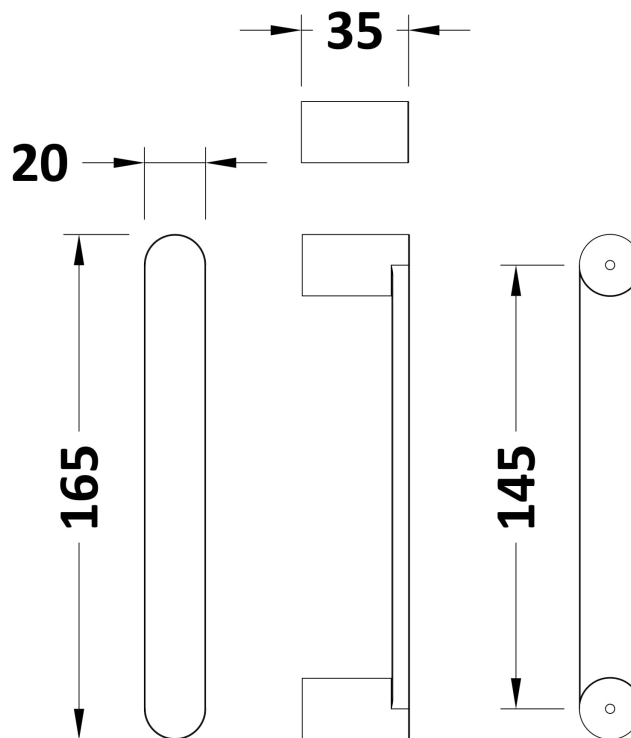

Height (mm):	1850
Width (mm):	745
Depth (mm):	745
Nett Weight (kg):	45

Packaging Dimensions

Height (mm):	1910
Width (mm):	635
Length (mm):	65
Gross Weight (kg):	45

Packaging Data

Box Colour:	Brown Cardboard Box - Printed
Box Qty:	1
Label Size:	100 x 50
Label Colour:	Not Applicable
Label Qty:	0

Outer Box Dimensions (If Applicable)

Height (mm):	
Width (mm):	
Depth (mm):	
Length (mm):	
Gross Weight (kg):	
Barcode:	5055369005123

Product Details

Country of Origin:	China
Fitting Instruction:	No
CE & UKCA:	Yes
Profile Material:	Aluminium
Profile Finish:	Chrome
Adjustments (mm):	725mm - 745mm
Entry Width (mm):	360mm
Swing In Dim (mm):	N/A
Swing Out Dim (mm):	N/A
Radius (mm):	Not Applicable
Glass Thickness (mm):	6
Easy Fit:	Yes
Easy Clean:	No
Handle Style:	Square T Shape Handle
Handle Material:	Metal
Enclosure Design:	Framed
Wheel Type:	Dual, Quick Release
Support Bar Included:	Support Bar Not Included
Extras:	None

Sales Code: HAN1203AA

Description: Single Handle Chrome

Product Dimensions

Length (mm):	
Width (mm):	20
Height (mm):	165
Depth (mm):	76
Nett Weight (kg):	0.13

Packaging Dimensions

Height (mm):	200
Width (mm):	30
Depth (mm):	74
Gross Weight (kg):	0.13

Packaging Data

Box Colour:	
Box Qty:	
Label Size:	x
Label Colour:	
Label Qty:	

Outer Box Dimensions (If Applicable)

Height (mm):	
Width (mm):	
Length (mm):	
Depth (mm):	
Gross Weight (kg):	
Barcode:	5056462617886