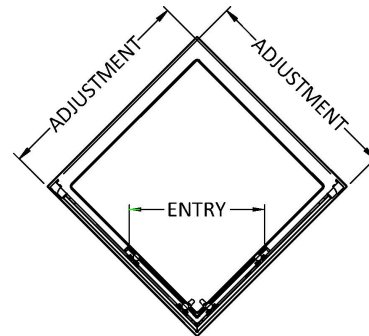

Sales Code: AFCE7676H3

Description: Aegean Corner Entry 760X760mm New Handle

Packaging Details

Barcode: 5056462623429

Sales Code: AFCE7676

Description: Aegean Corner Entry Enclosure 760X760mm

Product Dimensions

Height (mm):	1850
Width (mm):	745
Depth (mm):	745
Nett Weight (kg):	45

Packaging Dimensions

Height (mm):	1910
Width (mm):	635
Length (mm):	65
Gross Weight (kg):	45

Packaging Data

Box Colour:	Brown Cardboard Box - Printed
Box Qty:	1
Label Size:	100 x 50
Label Colour:	Not Applicable
Label Qty:	0

Outer Box Dimensions (If Applicable)

Height (mm):	
Width (mm):	
Depth (mm):	
Length (mm):	
Gross Weight (kg):	
Barcode:	5055369005123

Product Details

Country of Origin:	China
Fitting Instruction:	No
CE & UKCA:	Yes
Profile Material:	Aluminium
Profile Finish:	Chrome
Adjustments (mm):	725mm - 745mm
Entry Width (mm):	360mm
Swing In Dim (mm):	N/A
Swing Out Dim (mm):	N/A
Radius (mm):	Not Applicable
Glass Thickness (mm):	6
Easy Fit:	Yes
Easy Clean:	No
Handle Style:	Square T Shape Handle
Handle Material:	Metal
Enclosure Design:	Framed
Wheel Type:	Dual, Quick Release
Support Bar Included:	Support Bar Not Included
Extras:	None

Sales Code: HAN1203AA

Description: Single Handle Chrome

Product Dimensions

Length (mm):	
Width (mm):	20
Height (mm):	165
Depth (mm):	76
Nett Weight (kg):	0.13

Packaging Dimensions

Height (mm):	200
Width (mm):	30
Depth (mm):	74
Gross Weight (kg):	0.13