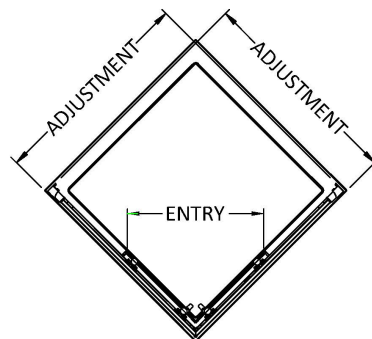

Sales Code: AFCE7676H3

Description: Aegean Corner Entry 760X760mm New Handle

Packaging Details

Barcode: 5056462623429

Sales Code: AFCE7676

Description: Aegean Corner Entry Enclosure 760X760mm

Product Dimensions

Height (mm):	1850
Width (mm):	745
Depth (mm):	745
Nett Weight (kg):	45

Packaging Dimensions

Height (mm):	1910
Width (mm):	635
Length (mm):	65
Gross Weight (kg):	45

Packaging Data

Box Colour:	Brown Cardboard Box - Printed
Box Qty:	1
Label Size:	100 x 50
Label Colour:	Not Applicable
Label Qty:	0

Outer Box Dimensions (If Applicable)

Height (mm):	
Width (mm):	
Depth (mm):	
Length (mm):	
Gross Weight (kg):	
Barcode:	5055369005123

Product Details

Country of Origin:	China
Fitting Instruction:	No
CE & UKCA:	Yes
Profile Material:	Aluminium
Profile Finish:	Chrome
Adjustments (mm):	725mm - 745mm
Entry Width (mm):	360mm
Swing In Dim (mm):	N/A
Swing Out Dim (mm):	N/A
Radius (mm):	Not Applicable
Glass Thickness (mm):	6
Easy Fit:	Yes
Easy Clean:	No
Handle Style:	Square T Shape Handle
Handle Material:	Metal
Enclosure Design:	Framed
Wheel Type:	Dual, Quick Release
Support Bar Included:	Support Bar Not Included
Extras:	None

Sales Code: HAN1203AA

Description: Single Handle Chrome

Product Dimensions

Length (mm):	
Width (mm):	20
Height (mm):	165
Depth (mm):	76
Nett Weight (kg):	0.13

Packaging Dimensions

Height (mm):	200
Width (mm):	30
Depth (mm):	74
Gross Weight (kg):	0.13