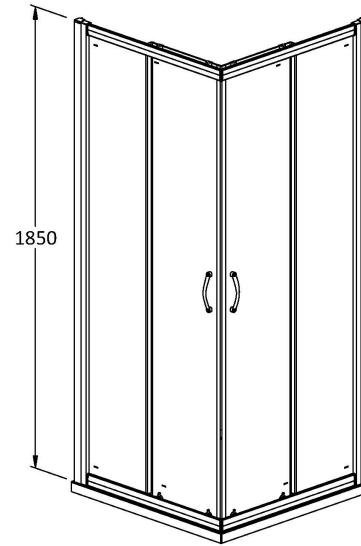

Sales Code: AFCE7676H3

Description: Aegean Corner Entry 760X760mm New Handle

Packaging Details

Barcode: 5056462623429

Sales Code: AFCE7676

Description: Aegean Corner Entry Enclosure 760X760mm

Product Dimensions

Height (mm):	1850
Width (mm):	745
Depth (mm):	745
Nett Weight (kg):	45

Packaging Dimensions

Height (mm):	1910
Width (mm):	635
Length (mm):	65
Gross Weight (kg):	45

Packaging Data

Box Colour:	Brown Cardboard Box - Printed
Box Qty:	1
Label Size:	100 x 50
Label Colour:	Not Applicable
Label Qty:	0

Outer Box Dimensions (If Applicable)

Height (mm):	
Width (mm):	
Depth (mm):	
Length (mm):	
Gross Weight (kg):	
Barcode:	5055369005123

Product Details

Country of Origin:	China
Fitting Instruction:	No
CE & UKCA:	Yes
Profile Material:	Aluminium
Profile Finish:	Chrome
Adjustments (mm):	725mm - 745mm
Entry Width (mm):	360mm
Swing In Dim (mm):	N/A
Swing Out Dim (mm):	N/A
Radius (mm):	Not Applicable
Glass Thickness (mm):	6
Easy Fit:	Yes
Easy Clean:	No
Handle Style:	Square T Shape Handle
Handle Material:	Metal
Enclosure Design:	Framed
Wheel Type:	Dual, Quick Release
Support Bar Included:	Support Bar Not Included
Extras:	None

Sales Code: HAN1203AA

Description: Single Handle Chrome

Product Dimensions

Length (mm):	
Width (mm):	20
Height (mm):	165
Depth (mm):	76
Nett Weight (kg):	0.13

Packaging Dimensions

Height (mm):	200
Width (mm):	30
Depth (mm):	74
Gross Weight (kg):	0.13