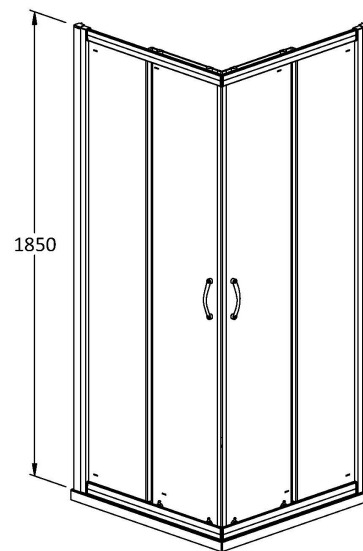

Sales Code: AFCE7676H3

Description: Aegean Corner Entry 760X760mm New Handle

Packaging Details

Barcode: 5056462623429

Sales Code: AFCE7676

Description: Aegean Corner Entry Enclosure 760X760mm

Product Dimensions

Height (mm):	1850
Width (mm):	745
Depth (mm):	745
Nett Weight (kg):	45

Packaging Dimensions

Height (mm):	1910
Width (mm):	635
Length (mm):	65
Gross Weight (kg):	45

Packaging Data

Box Colour:	Brown Cardboard Box - Printed
Box Qty:	1
Label Size:	100 x 50
Label Colour:	Not Applicable
Label Qty:	0

Outer Box Dimensions (If Applicable)

Height (mm):	
Width (mm):	
Depth (mm):	
Length (mm):	
Gross Weight (kg):	
Barcode:	5055369005123

Product Details

Country of Origin:	China
Fitting Instruction:	No
CE & UKCA:	Yes
Profile Material:	Aluminium
Profile Finish:	Chrome
Adjustments (mm):	725mm - 745mm
Entry Width (mm):	360mm
Swing In Dim (mm):	N/A
Swing Out Dim (mm):	N/A
Radius (mm):	Not Applicable
Glass Thickness (mm):	6
Easy Fit:	Yes
Easy Clean:	No
Handle Style:	Square T Shape Handle
Handle Material:	Metal
Enclosure Design:	Framed
Wheel Type:	Dual, Quick Release
Support Bar Included:	Support Bar Not Included
Extras:	None

Sales Code: HAN1203AA

Description: Single Handle Chrome

Product Dimensions

Length (mm):	
Width (mm):	20
Height (mm):	165
Depth (mm):	76
Nett Weight (kg):	0.13

Packaging Dimensions

Height (mm):	200
Width (mm):	30
Depth (mm):	74
Gross Weight (kg):	0.13