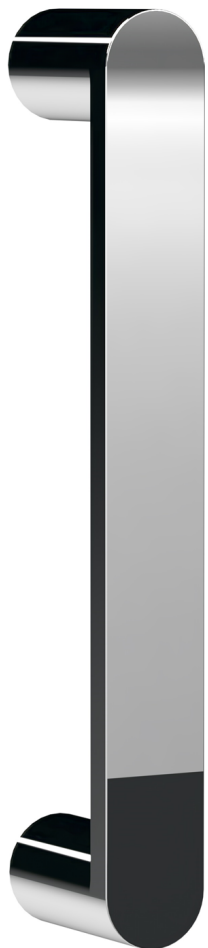

Sales Code: AFCE7676H3

Description: Aegean Corner Entry 760X760mm New Handle

Packaging Details

Barcode: 5056462623429

Sales Code: AFCE7676

Description: Aegean Corner Entry Enclosure 760X760mm

Product Dimensions

Height (mm):	1850
Width (mm):	745
Depth (mm):	745
Nett Weight (kg):	45

Packaging Dimensions

Height (mm):	1910
Width (mm):	635
Length (mm):	65
Gross Weight (kg):	45

Packaging Data

Box Colour:	Brown Cardboard Box - Printed
Box Qty:	1
Label Size:	100 x 50
Label Colour:	Not Applicable
Label Qty:	0

Outer Box Dimensions (If Applicable)

Height (mm):	
Width (mm):	
Depth (mm):	
Length (mm):	
Gross Weight (kg):	
Barcode:	5055369005123

Product Details

Country of Origin:	China
Fitting Instruction:	No
CE & UKCA:	Yes
Profile Material:	Aluminium
Profile Finish:	Chrome
Adjustments (mm):	725mm - 745mm
Entry Width (mm):	360mm
Swing In Dim (mm):	N/A
Swing Out Dim (mm):	N/A
Radius (mm):	Not Applicable
Glass Thickness (mm):	6
Easy Fit:	Yes
Easy Clean:	No
Handle Style:	Square T Shape Handle
Handle Material:	Metal
Enclosure Design:	Framed
Wheel Type:	Dual, Quick Release
Support Bar Included:	Support Bar Not Included
Extras:	None

Sales Code: HAN1203AA

Description: Single Handle Chrome

Product Dimensions

Length (mm):	
Width (mm):	20
Height (mm):	165
Depth (mm):	76
Nett Weight (kg):	0.13

Packaging Dimensions

Height (mm):	200
Width (mm):	30
Depth (mm):	74
Gross Weight (kg):	0.13