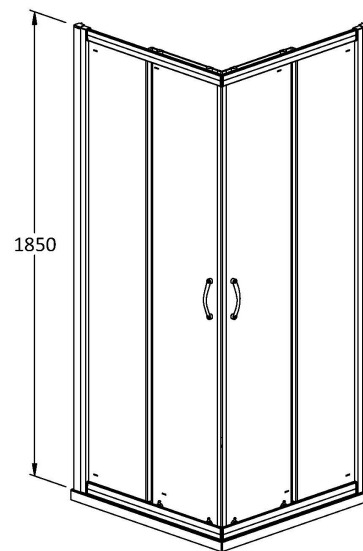

Sales Code: AFCE9090H3

Description: Aegean Corner Entry 900X900mm New Handle

Packaging Details

Barcode: 5056462623443

Sales Code: AFCE9090

Description: Aegean Corner Entry Enclosure 900X900mm

Product Dimensions

Height (mm):	1850
Width (mm):	885
Depth (mm):	885
Nett Weight (kg):	48.7

Packaging Dimensions

Height (mm):	1910
Width (mm):	705
Length (mm):	65
Gross Weight (kg):	48.7

Packaging Data

Box Colour:	Brown Cardboard Box - Printed
Box Qty:	1
Label Size:	100 x 50
Label Colour:	Not Applicable
Label Qty:	0

Outer Box Dimensions (If Applicable)

Height (mm):	
Width (mm):	
Depth (mm):	
Length (mm):	
Gross Weight (kg):	
Barcode:	5055369080168

Product Details

Country of Origin:	China
Fitting Instruction:	No
CE & UKCA:	Yes
Profile Material:	Aluminium
Profile Finish:	Chrome
Adjustments (mm):	865mm - 885mm
Entry Width (mm):	430mm
Swing In Dim (mm):	N/A
Swing Out Dim (mm):	N/A
Radius (mm):	Not Applicable
Glass Thickness (mm):	6
Easy Fit:	Yes
Easy Clean:	No
Handle Style:	Square T Shape Handle
Handle Material:	Metal
Enclosure Design:	Framed
Wheel Type:	Dual, Quick Release
Support Bar Included:	Support Bar Not Included
Extras:	None

Sales Code: HAN1203AA

Description: Single Handle Chrome

Product Dimensions

Length (mm):	
Width (mm):	20
Height (mm):	165
Depth (mm):	76
Nett Weight (kg):	0.13

Packaging Dimensions

Height (mm):	200
Width (mm):	30
Depth (mm):	74
Gross Weight (kg):	0.13