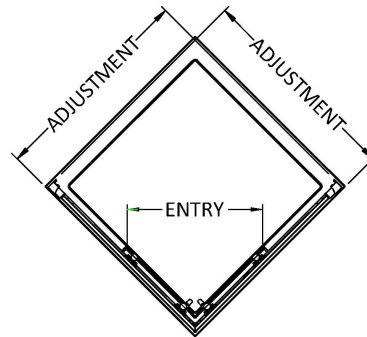

Sales Code: AFCE9090H3

Description: Aegean Corner Entry 900X900mm New Handle

Packaging Details

Barcode: 5056462623443

Sales Code: AFCE9090

Description: Aegean Corner Entry Enclosure 900X900mm

Product Dimensions

Height (mm):	1850
Width (mm):	885
Depth (mm):	885
Nett Weight (kg):	48.7

Packaging Dimensions

Height (mm):	1910
Width (mm):	705
Length (mm):	65
Gross Weight (kg):	48.7

Packaging Data

Box Colour:	Brown Cardboard Box - Printed
Box Qty:	1
Label Size:	100 x 50
Label Colour:	Not Applicable
Label Qty:	0

Outer Box Dimensions (If Applicable)

Height (mm):	
Width (mm):	
Depth (mm):	
Length (mm):	
Gross Weight (kg):	
Barcode:	5055369080168

Product Details

Country of Origin:	China
Fitting Instruction:	No
CE & UKCA:	Yes
Profile Material:	Aluminium
Profile Finish:	Chrome
Adjustments (mm):	865mm - 885mm
Entry Width (mm):	430mm
Swing In Dim (mm):	N/A
Swing Out Dim (mm):	N/A
Radius (mm):	Not Applicable
Glass Thickness (mm):	6
Easy Fit:	Yes
Easy Clean:	No
Handle Style:	Square T Shape Handle
Handle Material:	Metal
Enclosure Design:	Framed
Wheel Type:	Dual, Quick Release
Support Bar Included:	Support Bar Not Included
Extras:	None

Sales Code: HAN1203AA

Description: Single Handle Chrome

Product Dimensions

Length (mm):	
Width (mm):	20
Height (mm):	165
Depth (mm):	76
Nett Weight (kg):	0.13

Packaging Dimensions

Height (mm):	200
Width (mm):	30
Depth (mm):	74
Gross Weight (kg):	0.13