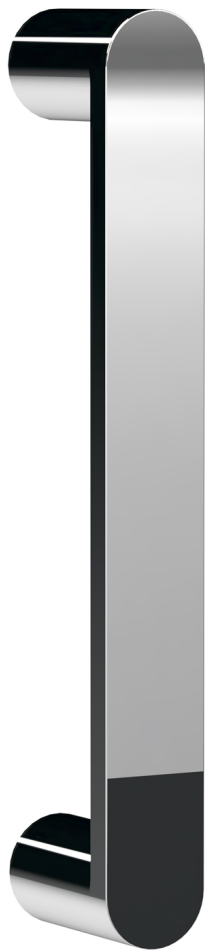

Sales Code: AFCE9090H3

Description: Aegean Corner Entry 900X900mm New Handle

Packaging Details

Barcode: 5056462623443

Sales Code: AFCE9090

Description: Aegean Corner Entry Enclosure 900X900mm

Product Dimensions

Height (mm):	1850
Width (mm):	885
Depth (mm):	885
Nett Weight (kg):	48.7

Packaging Dimensions

Height (mm):	1910
Width (mm):	705
Length (mm):	65
Gross Weight (kg):	48.7

Packaging Data

Box Colour:	Brown Cardboard Box - Printed
Box Qty:	1
Label Size:	100 x 50
Label Colour:	Not Applicable
Label Qty:	0

Outer Box Dimensions (If Applicable)

Height (mm):	
Width (mm):	
Depth (mm):	
Length (mm):	
Gross Weight (kg):	
Barcode:	5055369080168

Product Details

Country of Origin:	China
Fitting Instruction:	No
CE & UKCA:	Yes
Profile Material:	Aluminium
Profile Finish:	Chrome
Adjustments (mm):	865mm - 885mm
Entry Width (mm):	430mm
Swing In Dim (mm):	N/A
Swing Out Dim (mm):	N/A
Radius (mm):	Not Applicable
Glass Thickness (mm):	6
Easy Fit:	Yes
Easy Clean:	No
Handle Style:	Square T Shape Handle
Handle Material:	Metal
Enclosure Design:	Framed
Wheel Type:	Dual, Quick Release
Support Bar Included:	Support Bar Not Included
Extras:	None

Sales Code: HAN1203AA

Description: Single Handle Chrome

Product Dimensions

Length (mm):	
Width (mm):	20
Height (mm):	165
Depth (mm):	76
Nett Weight (kg):	0.13

Packaging Dimensions

Height (mm):	200
Width (mm):	30
Depth (mm):	74
Gross Weight (kg):	0.13