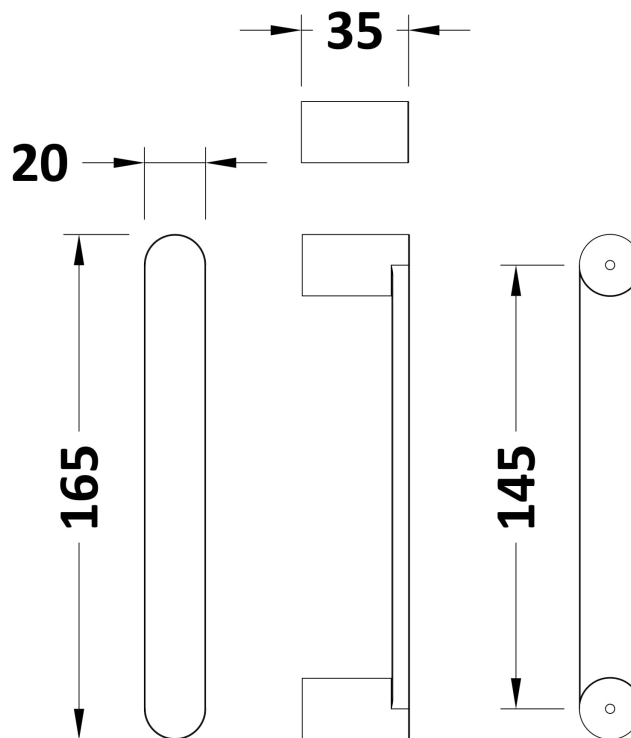

Height (mm):	1850
Width (mm):	885
Depth (mm):	885
Nett Weight (kg):	48.7

Packaging Dimensions

Height (mm):	1910
Width (mm):	705
Length (mm):	65
Gross Weight (kg):	48.7

Packaging Data

Box Colour:	Brown Cardboard Box - Printed
Box Qty:	1
Label Size:	100 x 50
Label Colour:	Not Applicable
Label Qty:	0

Outer Box Dimensions (If Applicable)

Height (mm):	
Width (mm):	
Depth (mm):	
Length (mm):	
Gross Weight (kg):	
Barcode:	5055369080168

Product Details

Country of Origin:	China
Fitting Instruction:	No
CE & UKCA:	Yes
Profile Material:	Aluminium
Profile Finish:	Chrome
Adjustments (mm):	865mm - 885mm
Entry Width (mm):	430mm
Swing In Dim (mm):	N/A
Swing Out Dim (mm):	N/A
Radius (mm):	Not Applicable
Glass Thickness (mm):	6
Easy Fit:	Yes
Easy Clean:	No
Handle Style:	Square T Shape Handle
Handle Material:	Metal
Enclosure Design:	Framed
Wheel Type:	Dual, Quick Release
Support Bar Included:	Support Bar Not Included
Extras:	None

Sales Code: HAN1203AA

Description: Single Handle Chrome

Product Dimensions

Length (mm):	
Width (mm):	20
Height (mm):	165
Depth (mm):	76
Nett Weight (kg):	0.13

Packaging Dimensions

Height (mm):	200
Width (mm):	30
Depth (mm):	74
Gross Weight (kg):	0.13

Packaging Data

Box Colour:	
Box Qty:	
Label Size:	x
Label Colour:	
Label Qty:	

Outer Box Dimensions (If Applicable)

Height (mm):	
Width (mm):	
Length (mm):	
Depth (mm):	
Gross Weight (kg):	
Barcode:	5056462617886