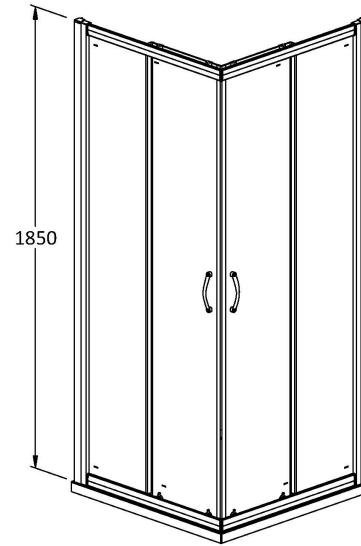

Sales Code: AFCE9090H3

Description: Aegean Corner Entry 900X900mm New Handle

Packaging Details

Barcode: 5056462623443

Sales Code: AFCE9090

Description: Aegean Corner Entry Enclosure 900X900mm

Product Dimensions

Height (mm):	1850
Width (mm):	885
Depth (mm):	885
Nett Weight (kg):	48.7

Packaging Dimensions

Height (mm):	1910
Width (mm):	705
Length (mm):	65
Gross Weight (kg):	48.7

Packaging Data

Box Colour:	Brown Cardboard Box - Printed
Box Qty:	1
Label Size:	100 x 50
Label Colour:	Not Applicable
Label Qty:	0

Outer Box Dimensions (If Applicable)

Height (mm):	
Width (mm):	
Depth (mm):	
Length (mm):	
Gross Weight (kg):	
Barcode:	5055369080168

Product Details

Country of Origin:	China
Fitting Instruction:	No
CE & UKCA:	Yes
Profile Material:	Aluminium
Profile Finish:	Chrome
Adjustments (mm):	865mm - 885mm
Entry Width (mm):	430mm
Swing In Dim (mm):	N/A
Swing Out Dim (mm):	N/A
Radius (mm):	Not Applicable
Glass Thickness (mm):	6
Easy Fit:	Yes
Easy Clean:	No
Handle Style:	Square T Shape Handle
Handle Material:	Metal
Enclosure Design:	Framed
Wheel Type:	Dual, Quick Release
Support Bar Included:	Support Bar Not Included
Extras:	None

Sales Code: HAN1203AA

Description: Single Handle Chrome

Product Dimensions

Length (mm):	
Width (mm):	20
Height (mm):	165
Depth (mm):	76
Nett Weight (kg):	0.13

Packaging Dimensions

Height (mm):	200
Width (mm):	30
Depth (mm):	74
Gross Weight (kg):	0.13