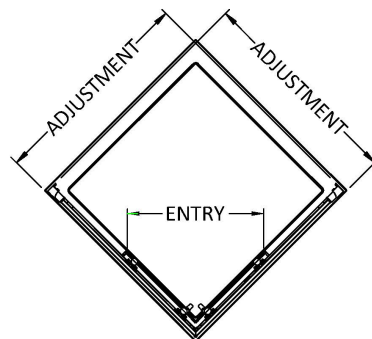

Sales Code: AFCE9090H3

Description: Aegean Corner Entry 900X900mm New Handle

Packaging Details

Barcode: 5056462623443

Sales Code: AFCE9090

Description: Aegean Corner Entry Enclosure 900X900mm

Product Dimensions

Height (mm):	1850
Width (mm):	885
Depth (mm):	885
Nett Weight (kg):	48.7

Packaging Dimensions

Height (mm):	1910
Width (mm):	705
Length (mm):	65
Gross Weight (kg):	48.7

Packaging Data

Box Colour:	Brown Cardboard Box - Printed
Box Qty:	1
Label Size:	100 x 50
Label Colour:	Not Applicable
Label Qty:	0

Outer Box Dimensions (If Applicable)

Height (mm):	
Width (mm):	
Depth (mm):	
Length (mm):	
Gross Weight (kg):	
Barcode:	5055369080168

Product Details

Country of Origin:	China
Fitting Instruction:	No
CE & UKCA:	Yes
Profile Material:	Aluminium
Profile Finish:	Chrome
Adjustments (mm):	865mm - 885mm
Entry Width (mm):	430mm
Swing In Dim (mm):	N/A
Swing Out Dim (mm):	N/A
Radius (mm):	Not Applicable
Glass Thickness (mm):	6
Easy Fit:	Yes
Easy Clean:	No
Handle Style:	Square T Shape Handle
Handle Material:	Metal
Enclosure Design:	Framed
Wheel Type:	Dual, Quick Release
Support Bar Included:	Support Bar Not Included
Extras:	None

Sales Code: HAN1203AA

Description: Single Handle Chrome

Product Dimensions

Length (mm):	
Width (mm):	20
Height (mm):	165
Depth (mm):	76
Nett Weight (kg):	0.13

Packaging Dimensions

Height (mm):	200
Width (mm):	30
Depth (mm):	74
Gross Weight (kg):	0.13