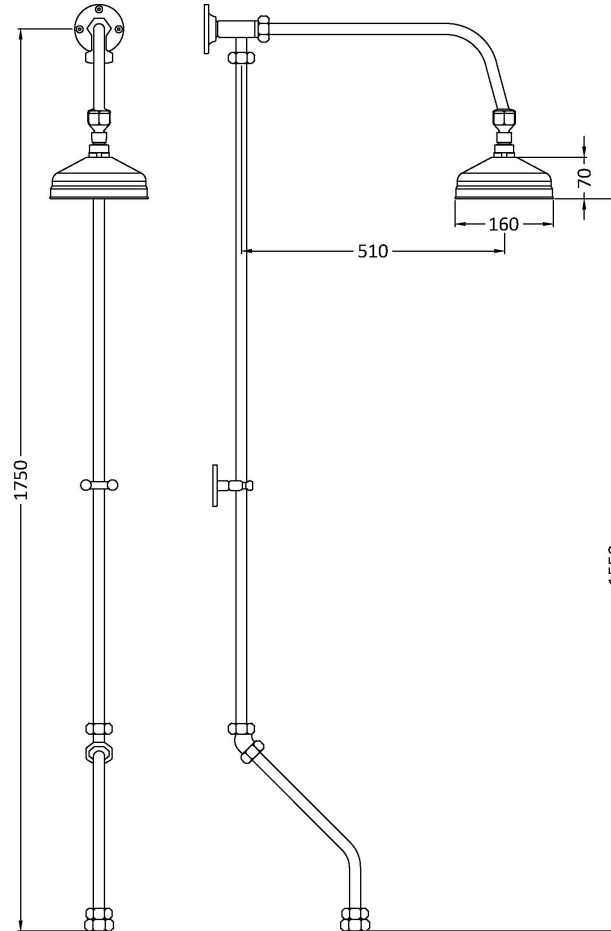

Sales Code: AK305

Description: Rigid Riser Kit For Bath Shower Mixer

Product Dimensions

Length (mm):	
Width (mm):	70
Height (mm):	1750
Depth (mm):	590
Nett Weight (kg):	2.6

Packaging Dimensions

Length (mm):	1520
Width (mm):	170
Height (mm):	
Gross Weight (kg):	2.6

Packaging Data

Box Colour:	White Cardboard Box
Box Qty:	1
Label Size:	100 x 50
Label Colour:	White Label
Label Qty:	1

Outer Box Dimensions (If Applicable)

Length (mm):	
Width (mm):	
Height (mm):	
Depth (mm):	
Gross Weight (kg):	10
Barcode:	5055146101253

Product Details

Country of Origin:	China
Fitting Instruction:	No
Product Material:	Brass
Mount Type:	Wall
Outlet Elbow Supplied:	Not Applicable
Easy Clean:	Not Applicable
Head Included:	Yes
Handset Included:	No
Body Jets Included:	Not Applicable
No of Body Jets:	Not Applicable
Operating Pressure (bar):	
Valve/Cartridge Type:	Not Applicable
Flow Rates (L/min):	0.1 bar: N/A 0.5 bar: N/A 1 bar: N/A 2 bar: N/A 3 bar: N/A
TMV2 Approved:	No Approval No: N/A
TMV3 Approved:	No Approval No: N/A
WRAS Approved:	No Approval No: N/A
Head Function:	Single
Handset Function:	Not Applicable
Body Jet Info:	Not Applicable
Pipe Size:	22 mm (3/4" Bsp)
Pipe Centres:	N/A
Colour/Finish:	Chrome
Hose Included:	Yes
No. of Outlets:	1