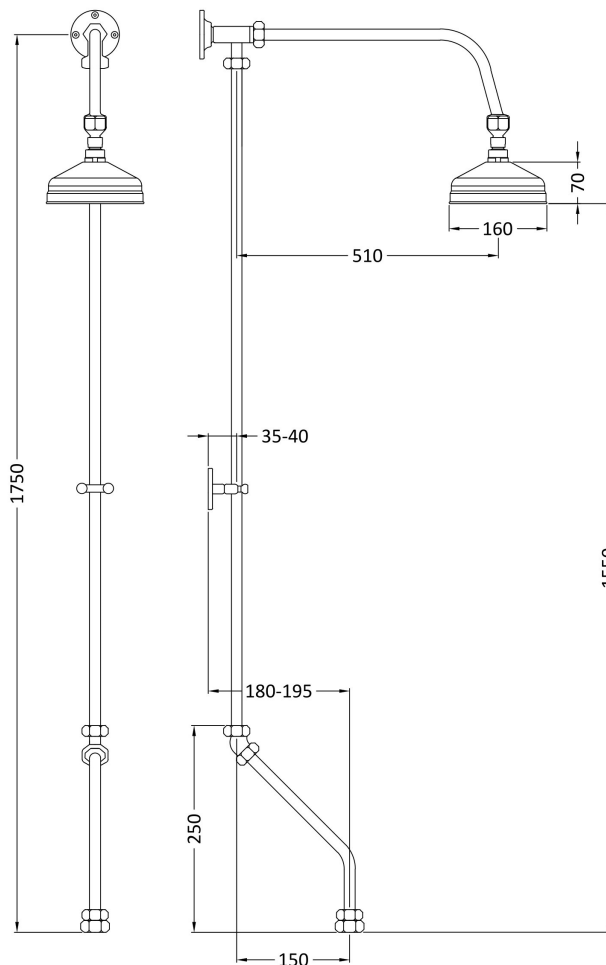

Sales Code: AK305

Description: Rigid Riser Kit For Bath Shower Mixer

Product Dimensions

Length (mm):	
Width (mm):	70
Height (mm):	1750
Depth (mm):	590
Nett Weight (kg):	2.6

Packaging Dimensions

Length (mm):	1520
Width (mm):	170
Height (mm):	115
Gross Weight (kg):	2.6

Packaging Data

Box Colour:	White Cardboard Box
Box Qty:	1
Label Size:	100 x 50
Label Colour:	White Label
Label Qty:	1

Outer Box Dimensions (If Applicable)

Length (mm):	
Width (mm):	
Height (mm):	
Depth (mm):	
Gross Weight (kg):	10
Barcode:	5055146101253

Product Details

Country of Origin:	China
Fitting Instruction:	No
Product Material:	Brass
Mount Type:	Wall
Outlet Elbow Supplied:	Not Applicable
Easy Clean:	Not Applicable
Head Included:	Yes
Handset Included:	No
Body Jets Included:	Not Applicable
No of Body Jets:	Not Applicable
Operating Pressure (bar):	
Valve/Cartridge Type:	Not Applicable
Flow Rates (L/min):	0.1 bar: N/A 0.5 bar: N/A 1 bar: N/A 2 bar: N/A 3 bar: N/A
TMV2 Approved:	No Approval No: N/A
TMV3 Approved:	No Approval No: N/A
WRAS Approved:	No Approval No: N/A
Head Function:	Single
Handset Function:	Not Applicable
Body Jet Info:	Not Applicable
Pipe Size:	22 mm (3/4" Bsp)
Pipe Centres:	N/A
Colour/Finish:	Chrome
Hose Included:	Yes
No. of Outlets:	1