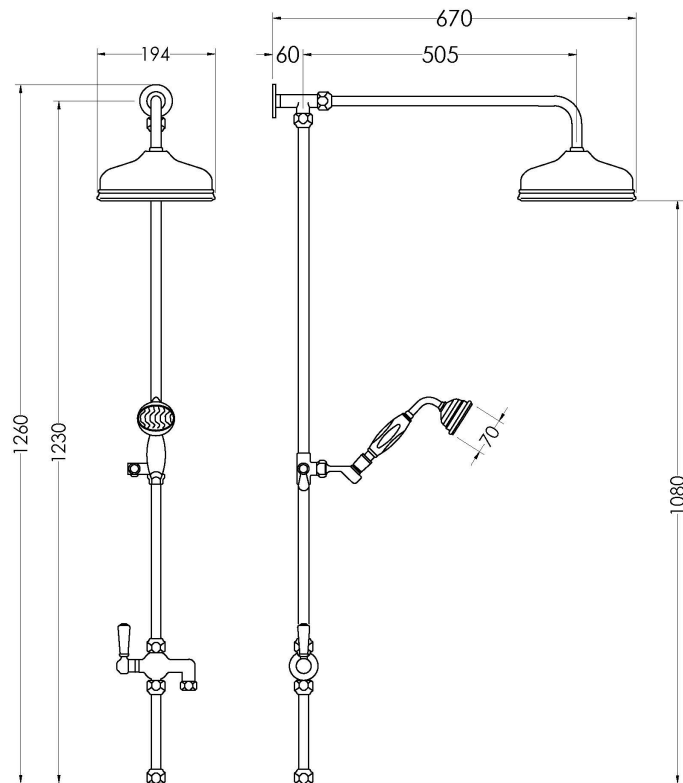

Sales Code: AM312

Description: Victorian Grand Rigid Riser Kit

Product Dimensions

Length (mm):	
Width (mm):	194
Height (mm):	1260
Depth (mm):	670
Nett Weight (kg):	4.7

Packaging Dimensions

Length (mm):	1100
Width (mm):	240
Height (mm):	110
Gross Weight (kg):	5.2

Packaging Data

Box Colour:	White Cardboard Box
Box Qty:	1
Label Size:	100 x 50
Label Colour:	White Label
Label Qty:	2

Outer Box Dimensions (If Applicable)

Length (mm):	
Width (mm):	
Height (mm):	
Depth (mm):	
Gross Weight (kg):	19
Barcode:	5055146129714

Product Details

Country of Origin:	China
Fitting Instruction:	No
Product Material:	Brass
Mount Type:	Surface, Wall
Outlet Elbow Supplied:	No
Easy Clean:	No
Head Included:	Yes
Handset Included:	Yes
Body Jets Included:	No
No of Body Jets:	Not Applicable
Operating Pressure (bar):	0.5
Valve/Cartridge Type:	Not Applicable
Flow Rates (L/min):	0.1 bar: N/A 0.5 bar: N/A 1 bar: N/A 2 bar: N/A 3 bar: N/A
TMV2 Approved:	No Approval No: N/A
TMV3 Approved:	No Approval No: N/A
WRAS Approved:	No Approval No: N/A
Head Function:	Single
Handset Function:	Single Setting
Body Jet Info:	Not Applicable
Pipe Size:	18 mm
Pipe Centres:	N/A
Colour/Finish:	Chrome
Hose Included:	Yes
No. of Outlets:	2