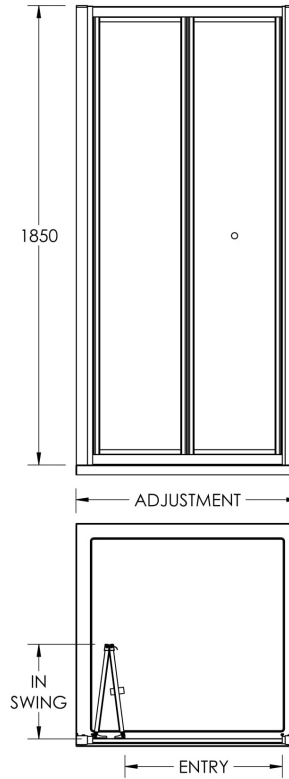

Sales Code: AQBD10

Description: Pacific Bi-Fold Shower Door 1000mm

| Code | Description | Adjustment (mm) | Entry Width (mm) | In Swing (mm) |
|--------|--------------|-----------------|------------------|---------------|
| AQBD7 | 700 Bi-Fold | 660 | 700 | 435 |
| AQBD76 | 760 Bi-fold | 720 | 760 | 495 |
| AQBD8 | 800 Bi-Fold | 760 | 800 | 535 |
| AQBD9 | 900 Bi-Fold | 860 | 900 | 635 |
| AQBD10 | 1000 Bi-Fold | 960 | 1000 | 735 |
| AQBD11 | 1100 Bi-Fold | 1060 | 1100 | 835 |
| AQBD12 | 1200 Bi-Fold | 1160 | 1200 | 935 |

Product Dimensions

| | |
|-------------------|------|
| Height (mm): | 1854 |
| Width (mm): | 1000 |
| Depth (mm): | 45 |
| Nett Weight (kg): | 26.2 |

Packaging Dimensions

| | |
|--------------------|------|
| Height (mm): | 1910 |
| Width (mm): | 1005 |
| Length (mm): | 90 |
| Gross Weight (kg): | 26.2 |

Outer Box Dimensions (If Applicable)

| | |
|--------------------|---------------|
| Height (mm): | |
| Width (mm): | |
| Depth (mm): | |
| Length (mm): | |
| Gross Weight (kg): | |
| Barcode: | 5055369001125 |

Product Details

| | |
|-----------------------|--------------------------|
| Country of Origin: | China |
| Fitting Instruction: | No |
| CE & UKCA: | Yes |
| Profile Material: | Aluminium |
| Profile Finish: | Chrome |
| Adjustments (mm): | 960mm - 1000mm |
| Entry Width (mm): | 736mm |
| Swing In Dim (mm): | 430mm |
| Swing Out Dim (mm): | N/A |
| Radius (mm): | Not Applicable |
| Glass Thickness (mm): | 4 |
| Easy Fit: | No |
| Easy Clean: | No |
| Handle Style: | Not Applicable |
| Handle Material: | Not Applicable |
| Enclosure Design: | Framed |
| Wheel Type: | Captive And Fixed. |
| Support Bar Included: | Support Bar Not Included |
| Extras: | None |