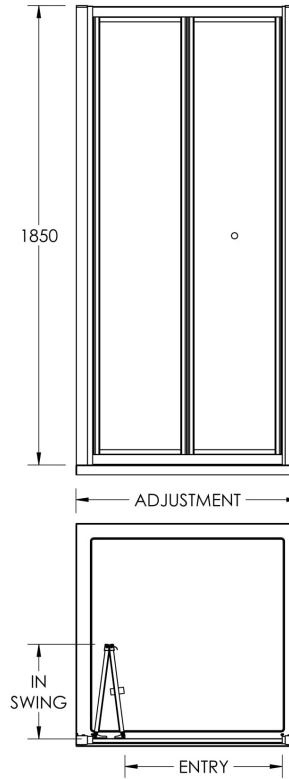

Sales Code: AQBD9

Description: Pacific Bi-Fold Shower Door 900mm

Code	Description	Adjustment (mm)	Entry Width (mm)	In Swing (mm)	
AQBD7	700 Bi-Fold	660	700	435	285
AQBD76	760 Bi-fold	720	760	495	305
AQBD8	800 Bi-Fold	760	800	535	335
AQBD9	900 Bi-Fold	860	900	635	385
AQBD10	1000 Bi-Fold	960	1000	735	435
AQBD11	1100 Bi-Fold	1060	1100	835	485
AQBD12	1200 Bi-Fold	1160	1200	935	535

**Product Dimensions**

Height (mm):	1854
Width (mm):	900
Depth (mm):	45
Nett Weight (kg):	24.3

**Packaging Dimensions**

Height (mm):	1910
Width (mm):	905
Length (mm):	90
Gross Weight (kg):	24.3

**Packaging Data**

Box Colour:	Brown Cardboard Box - Printed
Box Qty:	1
Label Size:	100 x 50
Label Colour:	Not Applicable
Label Qty:	0

**Outer Box Dimensions (If Applicable)**

Height (mm):	
Width (mm):	
Depth (mm):	
Length (mm):	
Gross Weight (kg):	
Barcode:	5055146192657

**Product Details**

Country of Origin:	China
Fitting Instruction:	No
CE & UKCA:	Yes
Profile Material:	Aluminium
Profile Finish:	Chrome
Adjustments (mm):	860mm - 900mm
Entry Width (mm):	636mm
Swing In Dim (mm):	380mm
Swing Out Dim (mm):	N/A
Radius (mm):	Not Applicable
Glass Thickness (mm):	4
Easy Fit:	No
Easy Clean:	No
Handle Style:	Not Applicable
Handle Material:	Not Applicable
Enclosure Design:	Framed
Wheel Type:	Captive And Fixed.
Support Bar Included:	Support Bar Not Included
Extras:	None