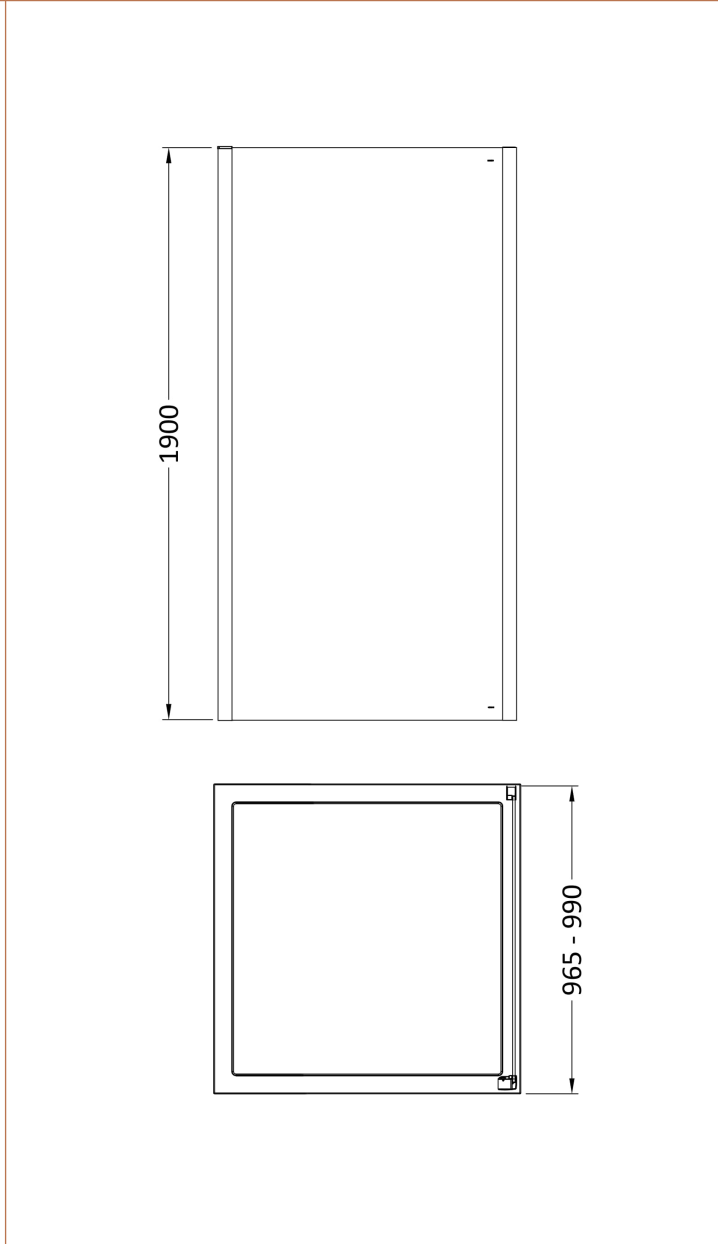

Sales Code: AQFSP10N-E8

Description: 1000 Side Panel

Product Dimensions

Height (mm):	1900
Width (mm):	990
Depth (mm):	0
Nett Weight (kg):	39.6

Packaging Dimensions

Height (mm):	95
Width (mm):	1100
Length (mm):	1960
Gross Weight (kg):	40.1

Packaging Data

Box Colour:	Brown Cardboard Box - Printed
Box Qty:	1
Label Size:	100 x 50
Label Colour:	White Label
Label Qty:	2

Outer Box Dimensions (If Applicable)

Height (mm):	
Width (mm):	
Depth (mm):	
Length (mm):	
Gross Weight (kg):	
Barcode:	5056678442661

Product Details

Country of Origin:	China
Fitting Instruction:	No
CE & UKCA:	
Profile Material:	Aluminium
Profile Finish:	
Adjustments (mm):	965mm -990mm
Entry Width (mm):	N/A
Swing In Dim (mm):	N/A
Swing Out Dim (mm):	N/A
Radius (mm):	Not Applicable
Glass Thickness (mm):	8
Easy Fit:	No
Easy Clean:	Yes
Handle Style:	Not Applicable
Handle Material:	Not Applicable
Enclosure Design:	Semi-Frameless
Wheel Type:	Not Applicable
Support Bar Included:	Support Bar Not Included
Extras:	Screw Cover Strip