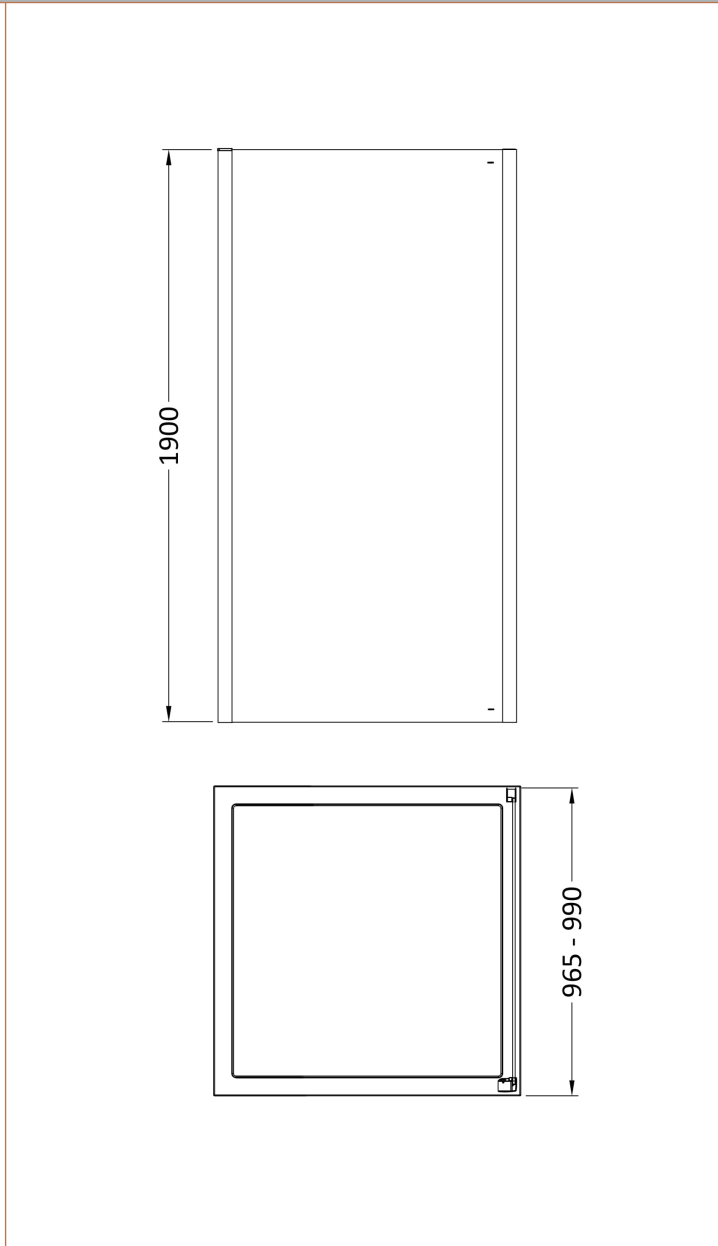

Sales Code: AQFSP10NBB-E8

Description: 1000 Side Panel

Product Dimensions

Height (mm):	1900
Width (mm):	990
Depth (mm):	0
Nett Weight (kg):	39.6

Packaging Dimensions

Height (mm):	95
Width (mm):	1100
Length (mm):	1960
Gross Weight (kg):	40.1

Packaging Data

Box Colour:	Brown Cardboard Box - Printed
Box Qty:	1
Label Size:	100 x 50
Label Colour:	White Label
Label Qty:	2

Outer Box Dimensions (If Applicable)

Height (mm):	
Width (mm):	
Depth (mm):	
Length (mm):	
Gross Weight (kg):	
Barcode:	5056678442654

Product Details

Country of Origin:	China
Fitting Instruction:	No
CE & UKCA:	
Profile Material:	Aluminium
Profile Finish:	Brushed Brass
Adjustments (mm):	965mm -990mm
Entry Width (mm):	N/A
Swing In Dim (mm):	N/A
Swing Out Dim (mm):	N/A
Radius (mm):	Not Applicable
Glass Thickness (mm):	8
Easy Fit:	No
Easy Clean:	Yes
Handle Style:	Not Applicable
Handle Material:	Not Applicable
Enclosure Design:	Semi-Frameless
Wheel Type:	Not Applicable
Support Bar Included:	Support Bar Not Included
Extras:	Screw Cover Strip