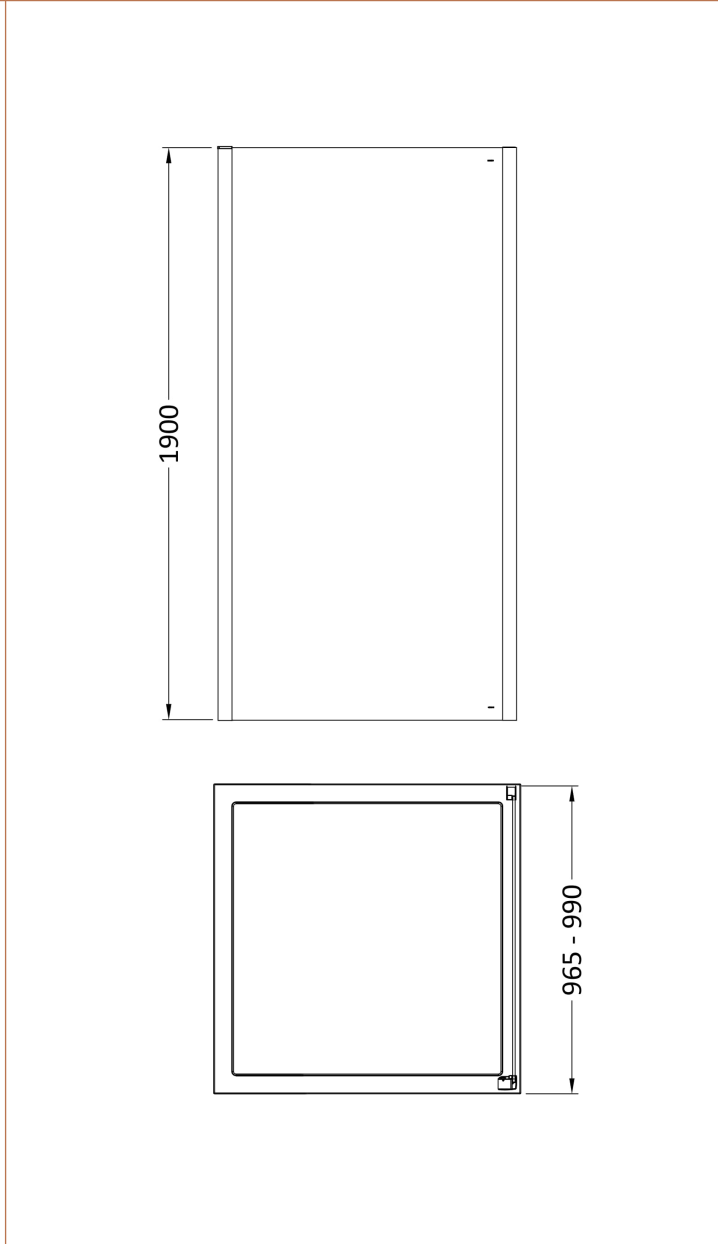

Sales Code: AQFSP10NBP-E8

Description: 1000 Side Panel

Product Dimensions

Height (mm):	1900
Width (mm):	990
Depth (mm):	0
Nett Weight (kg):	39.6

Packaging Dimensions

Height (mm):	95
Width (mm):	1100
Length (mm):	1960
Gross Weight (kg):	40.1

Packaging Data

Box Colour:	Brown Cardboard Box - Printed
Box Qty:	1
Label Size:	100 x 50
Label Colour:	White Label
Label Qty:	2

Outer Box Dimensions (If Applicable)

Height (mm):	
Width (mm):	
Depth (mm):	
Length (mm):	
Gross Weight (kg):	
Barcode:	5056678442647

Product Details

Country of Origin:	China
Fitting Instruction:	No
CE & UKCA:	
Profile Material:	Aluminium
Profile Finish:	Matt Black
Adjustments (mm):	965mm -990mm
Entry Width (mm):	N/A
Swing In Dim (mm):	N/A
Swing Out Dim (mm):	N/A
Radius (mm):	Not Applicable
Glass Thickness (mm):	8
Easy Fit:	No
Easy Clean:	Yes
Handle Style:	Not Applicable
Handle Material:	Not Applicable
Enclosure Design:	Semi-Frameless
Wheel Type:	Not Applicable
Support Bar Included:	Support Bar Not Included
Extras:	Screw Cover Strip