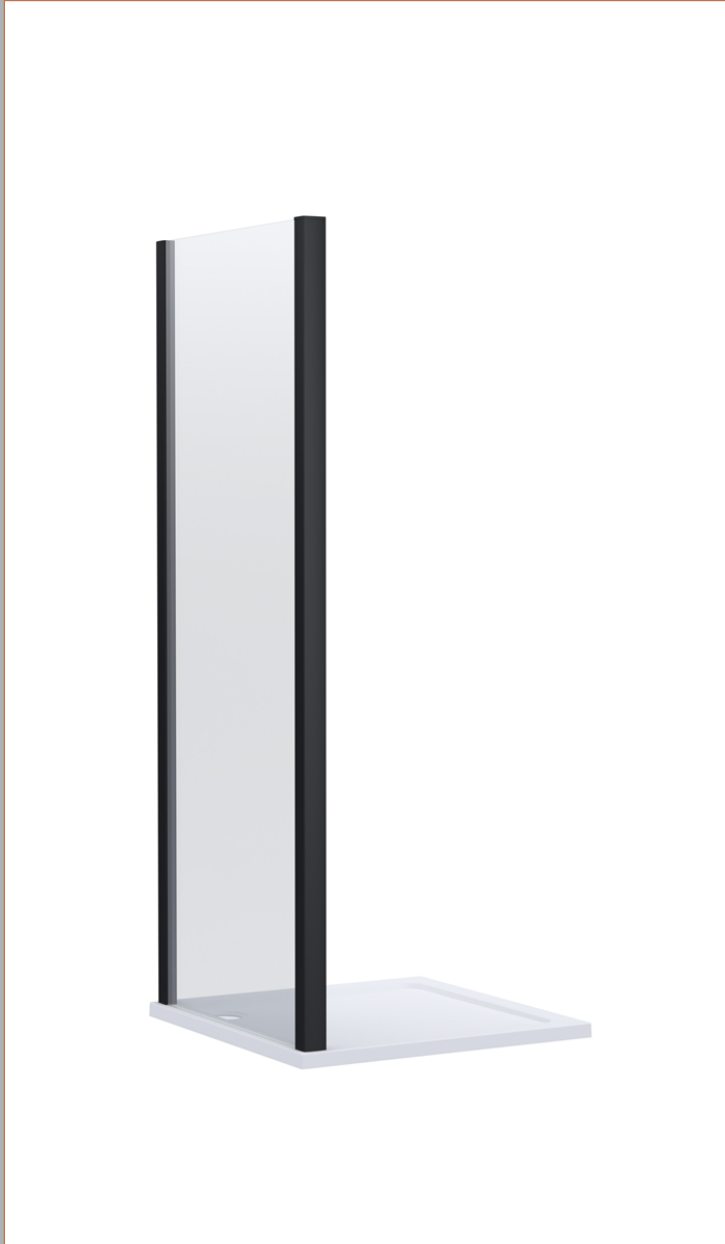

Sales Code: AQFSP10NBP-E8

Description: 1000 Side Panel

Product Dimensions

Height (mm):	1900
Width (mm):	990
Depth (mm):	0
Nett Weight (kg):	39.6

Packaging Dimensions

Height (mm):	95
Width (mm):	1100
Length (mm):	1960
Gross Weight (kg):	40.1

Packaging Data

Box Colour:	Brown Cardboard Box - Printed
Box Qty:	1
Label Size:	100 x 50
Label Colour:	White Label
Label Qty:	2

Outer Box Dimensions (If Applicable)

Height (mm):	
Width (mm):	
Depth (mm):	
Length (mm):	
Gross Weight (kg):	
Barcode:	5056678442647

Product Details

Country of Origin:	China
Fitting Instruction:	No
CE & UKCA:	
Profile Material:	Aluminium
Profile Finish:	Matt Black
Adjustments (mm):	965mm -990mm
Entry Width (mm):	N/A
Swing In Dim (mm):	N/A
Swing Out Dim (mm):	N/A
Radius (mm):	Not Applicable
Glass Thickness (mm):	8
Easy Fit:	No
Easy Clean:	Yes
Handle Style:	Not Applicable
Handle Material:	Not Applicable
Enclosure Design:	Semi-Frameless
Wheel Type:	Not Applicable
Support Bar Included:	Support Bar Not Included
Extras:	Screw Cover Strip