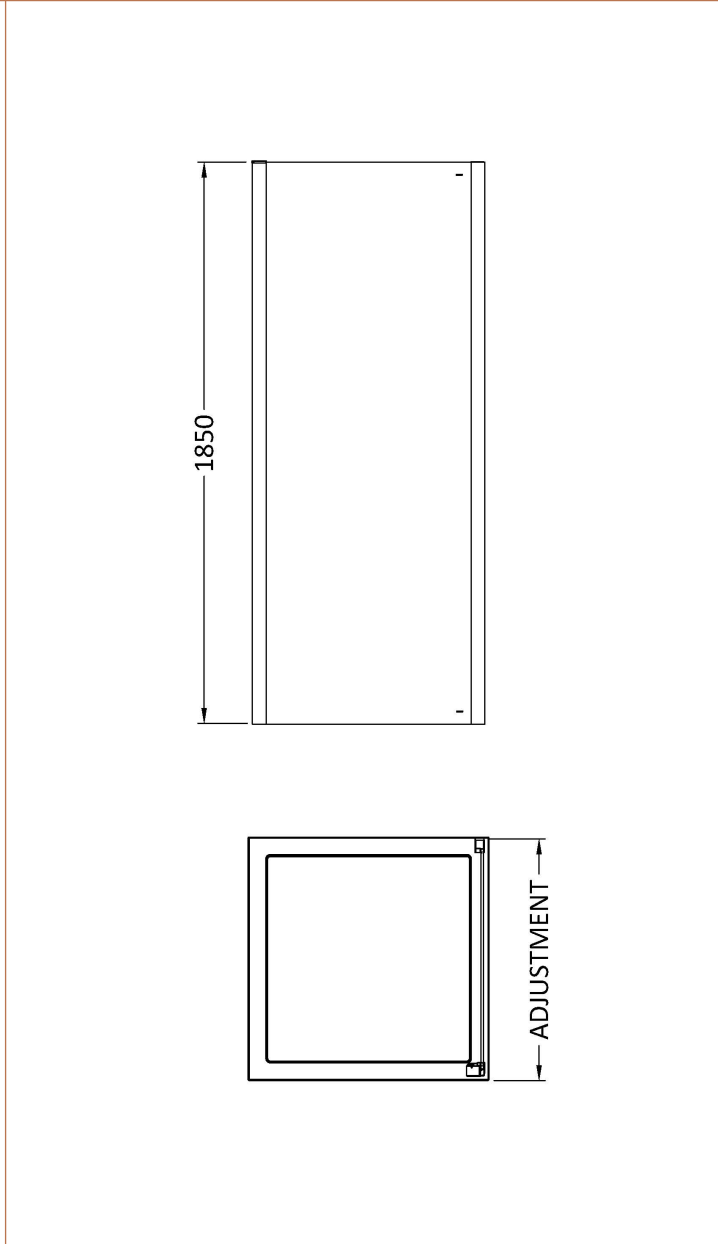

Sales Code: AQFSP10

Description: Pacific Side Panel 1000mm

Product Dimensions

Height (mm):	1850
Width (mm):	990
Depth (mm):	31
Nett Weight (kg):	31.2

Packaging Dimensions

Height (mm):	1910
Width (mm):	1010
Length (mm):	95
Gross Weight (kg):	31.2

Packaging Data

Box Colour:	Brown Cardboard Box - Printed
Box Qty:	1
Label Size:	100 x 50
Label Colour:	Not Applicable
Label Qty:	0

Outer Box Dimensions (If Applicable)

Height (mm):	
Width (mm):	
Depth (mm):	
Length (mm):	
Gross Weight (kg):	
Barcode:	5055369080502

Product Details

Country of Origin:	China
Fitting Instruction:	No
CE & UKCA:	Yes
Profile Material:	Aluminium
Profile Finish:	Chrome
Adjustments (mm):	965mm -990mm
Entry Width (mm):	N/A
Swing In Dim (mm):	N/A
Swing Out Dim (mm):	N/A
Radius (mm):	Not Applicable
Glass Thickness (mm):	6
Easy Fit:	No
Easy Clean:	No
Handle Style:	Not Applicable
Handle Material:	Not Applicable
Enclosure Design:	Semi-Frameless
Wheel Type:	Not Applicable
Support Bar Included:	Support Bar Not Included
Extras:	None