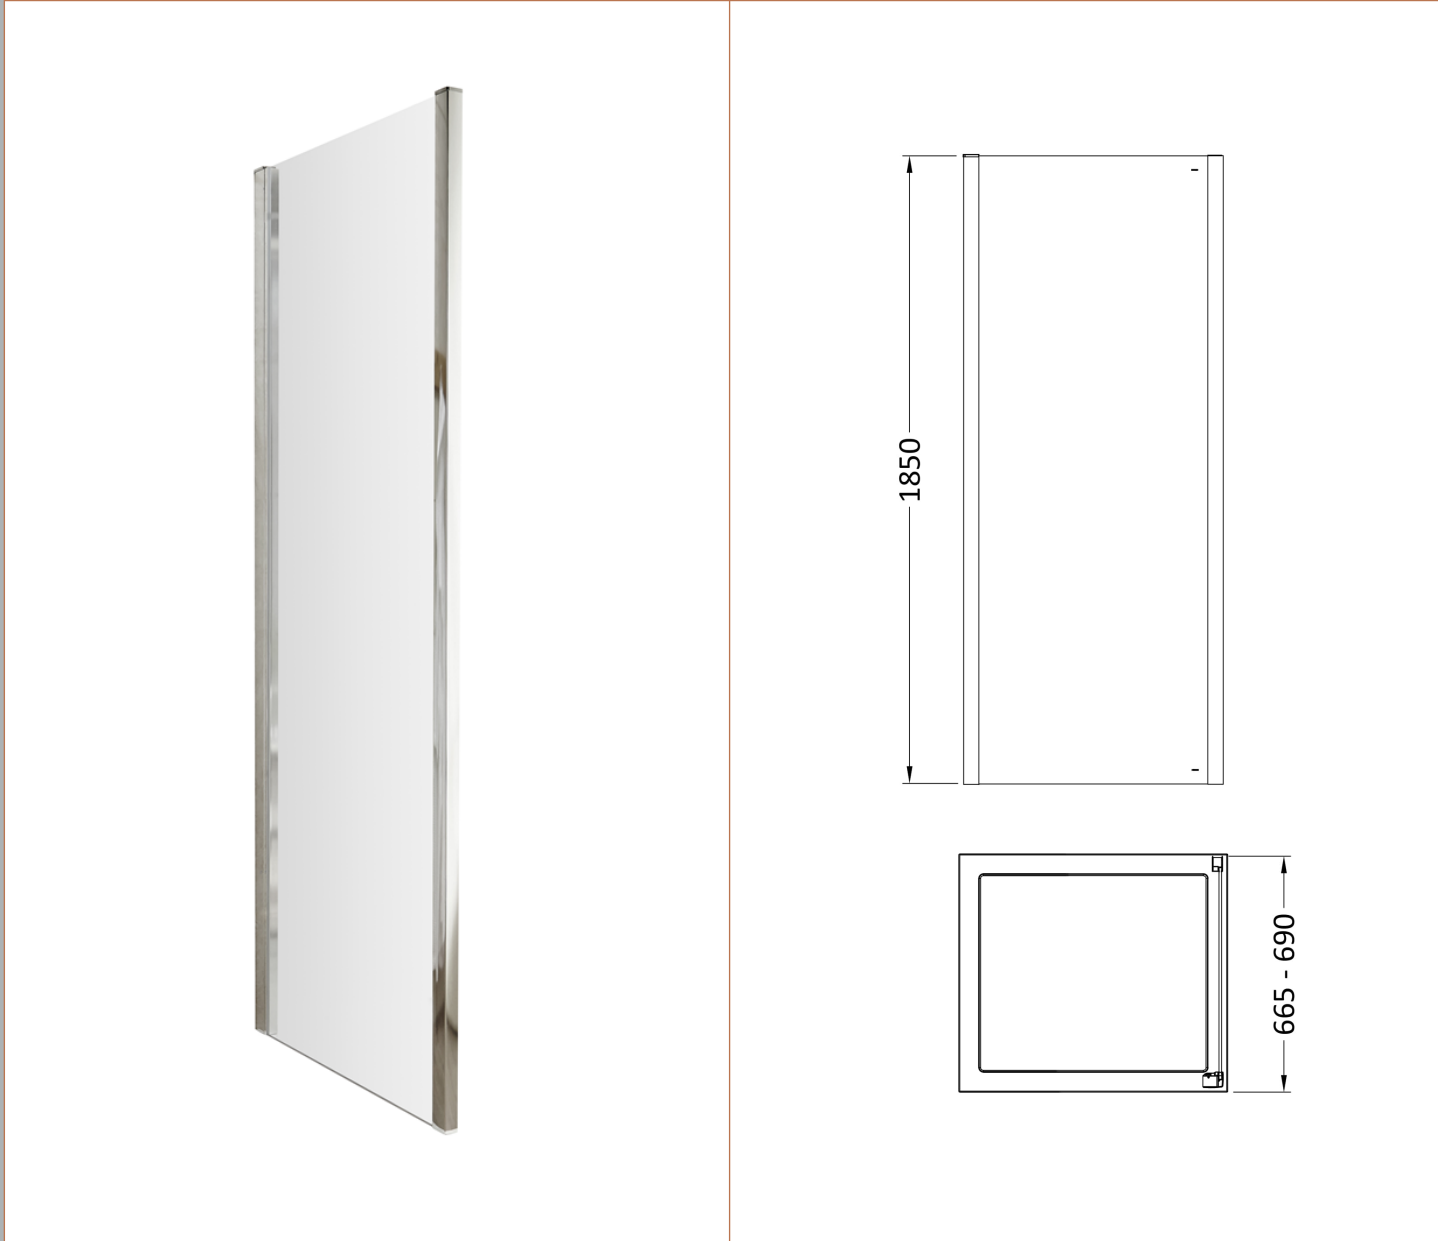

Sales Code: AQFSP70

Description: Pacific Side Panel 700mm

Product Dimensions

Height (mm):	1850
Width (mm):	690
Depth (mm):	31
Nett Weight (kg):	21.4

Packaging Dimensions

Height (mm):	1910
Width (mm):	710
Length (mm):	95
Gross Weight (kg):	21.4

Packaging Data

Box Colour:	Brown Cardboard Box - Printed
Box Qty:	1
Label Size:	100 x 50
Label Colour:	Not Applicable
Label Qty:	0

Outer Box Dimensions (If Applicable)

Height (mm):	
Width (mm):	
Depth (mm):	
Length (mm):	
Gross Weight (kg):	
Barcode:	5055369080465

Product Details

Country of Origin:	China
Fitting Instruction:	No
CE & UKCA:	Yes
Profile Material:	Aluminium
Profile Finish:	Chrome
Adjustments (mm):	665mm -690mm
Entry Width (mm):	N/A
Swing In Dim (mm):	N/A
Swing Out Dim (mm):	N/A
Radius (mm):	Not Applicable
Glass Thickness (mm):	6
Easy Fit:	No
Easy Clean:	No
Handle Style:	Not Applicable
Handle Material:	Not Applicable
Enclosure Design:	Semi-Frameless
Wheel Type:	Not Applicable
Support Bar Included:	Support Bar Not Included
Extras:	None