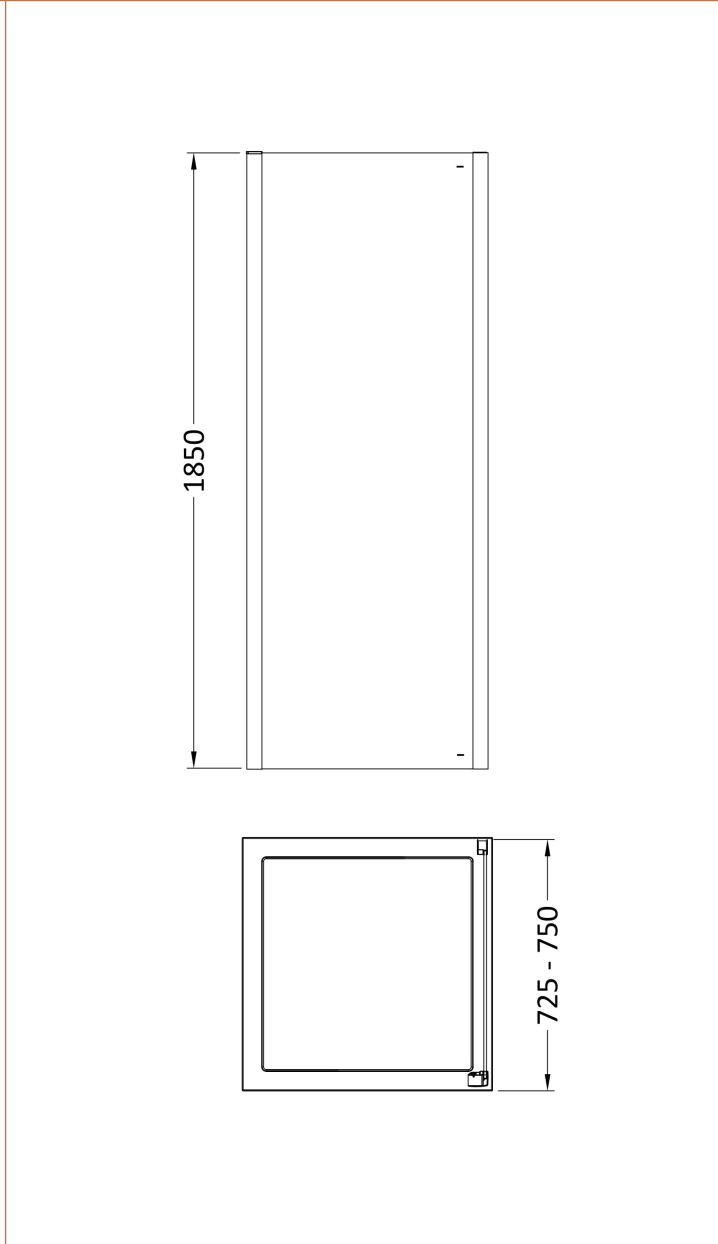

Sales Code: AQFSP76

Description: Pacific Side Panel 760mm

**Product Dimensions**

Height (mm):	1850
Width (mm):	750
Depth (mm):	31
Nett Weight (kg):	23.1

**Packaging Dimensions**

Height (mm):	1910
Width (mm):	770
Length (mm):	95
Gross Weight (kg):	23.1

**Packaging Data**

Box Colour:	Brown Cardboard Box - Printed
Box Qty:	1
Label Size:	100 x 50
Label Colour:	Not Applicable
Label Qty:	0

**Outer Box Dimensions (If Applicable)**

Height (mm):	
Width (mm):	
Depth (mm):	
Length (mm):	
Gross Weight (kg):	
Barcode:	5055369080472

**Product Details**

Country of Origin:	China
Fitting Instruction:	No
CE & UKCA:	Yes
Profile Material:	Aluminium
Profile Finish:	Chrome
Adjustments (mm):	725mm -750mm
Entry Width (mm):	N/A
Swing In Dim (mm):	N/A
Swing Out Dim (mm):	N/A
Radius (mm):	Not Applicable
Glass Thickness (mm):	6
Easy Fit:	No
Easy Clean:	No
Handle Style:	Not Applicable
Handle Material:	Not Applicable
Enclosure Design:	Semi-Frameless
Wheel Type:	Not Applicable
Support Bar Included:	Support Bar Not Included
Extras:	None