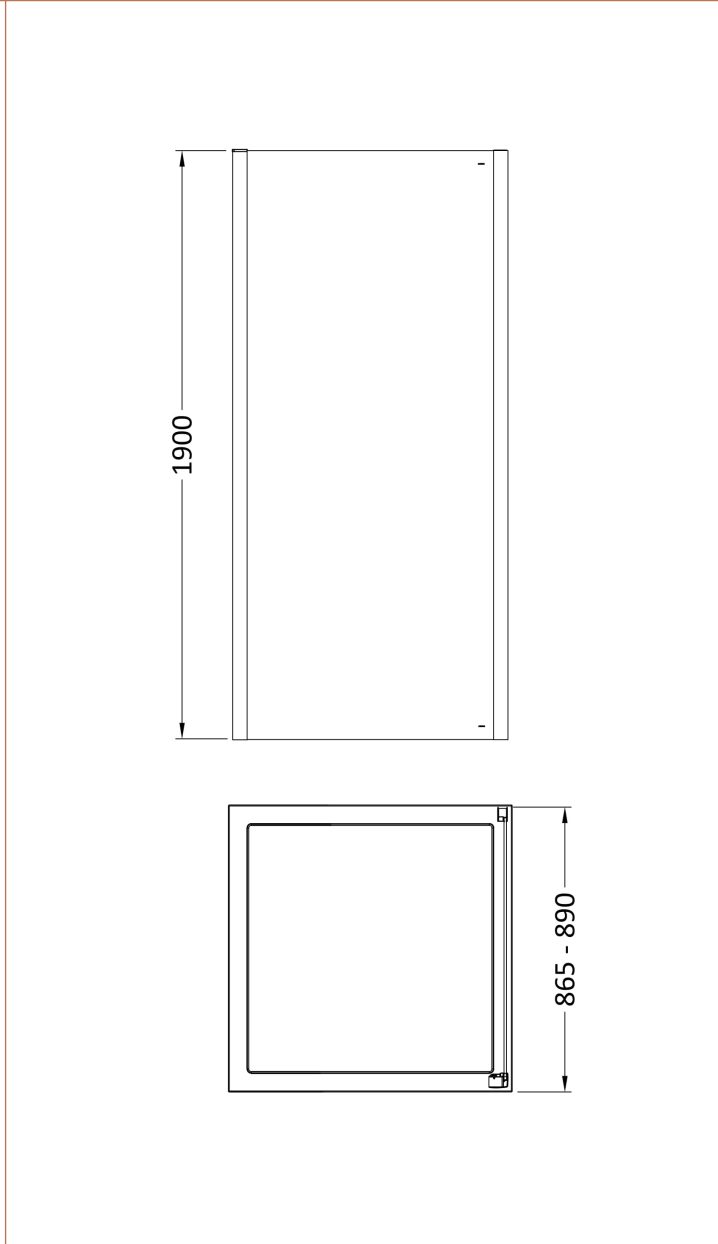

Sales Code: AQFSP90NBP-E8

Description: 900 Side Panel

**Product Dimensions**

Height (mm):	1900
Width (mm):	890
Depth (mm):	0
Nett Weight (kg):	35

**Packaging Dimensions**

Height (mm):	95
Width (mm):	910
Length (mm):	1960
Gross Weight (kg):	35.5

**Packaging Data**

Box Colour:	Brown Cardboard Box - Printed
Box Qty:	1
Label Size:	100 x 50
Label Colour:	White Label
Label Qty:	2

**Outer Box Dimensions (If Applicable)**

Height (mm):	
Width (mm):	
Depth (mm):	
Length (mm):	
Gross Weight (kg):	
Barcode:	5056678442678

**Product Details**

Country of Origin:	China
Fitting Instruction:	No
CE & UKCA:	
Profile Material:	Aluminium
Profile Finish:	Matt Black
Adjustments (mm):	865mm -890mm
Entry Width (mm):	N/A
Swing In Dim (mm):	N/A
Swing Out Dim (mm):	N/A
Radius (mm):	Not Applicable
Glass Thickness (mm):	8
Easy Fit:	No
Easy Clean:	Yes
Handle Style:	Not Applicable
Handle Material:	Not Applicable
Enclosure Design:	Semi-Frameless
Wheel Type:	Not Applicable
Support Bar Included:	Support Bar Not Included
Extras:	Screw Cover Strip