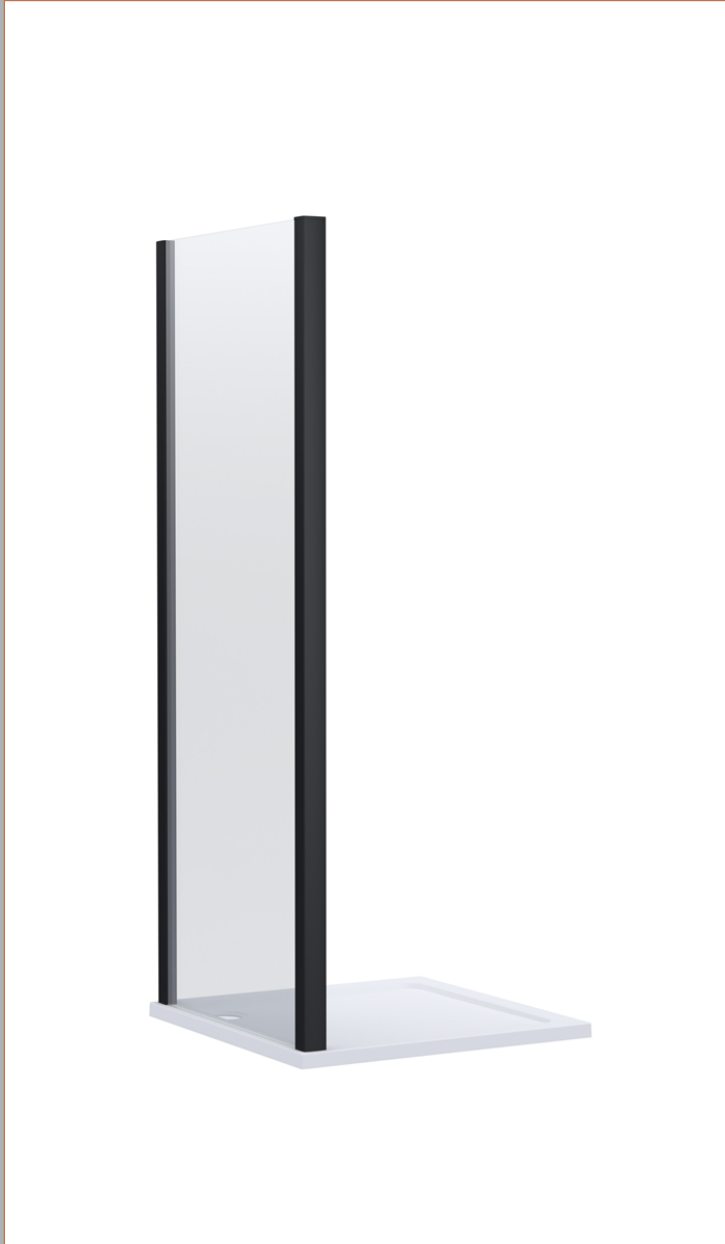

Sales Code: AQFSP90NBP-E8

Description: 900 Side Panel

**Product Dimensions**

Height (mm):	1900
Width (mm):	890
Depth (mm):	0
Nett Weight (kg):	35

**Packaging Dimensions**

Height (mm):	95
Width (mm):	910
Length (mm):	1960
Gross Weight (kg):	35.5

**Packaging Data**

Box Colour:	Brown Cardboard Box - Printed
Box Qty:	1
Label Size:	100 x 50
Label Colour:	White Label
Label Qty:	2

**Outer Box Dimensions (If Applicable)**

Height (mm):	
Width (mm):	
Depth (mm):	
Length (mm):	
Gross Weight (kg):	
Barcode:	5056678442678

**Product Details**

Country of Origin:	China
Fitting Instruction:	No
CE & UKCA:	
Profile Material:	Aluminium
Profile Finish:	Matt Black
Adjustments (mm):	865mm -890mm
Entry Width (mm):	N/A
Swing In Dim (mm):	N/A
Swing Out Dim (mm):	N/A
Radius (mm):	Not Applicable
Glass Thickness (mm):	8
Easy Fit:	No
Easy Clean:	Yes
Handle Style:	Not Applicable
Handle Material:	Not Applicable
Enclosure Design:	Semi-Frameless
Wheel Type:	Not Applicable
Support Bar Included:	Support Bar Not Included
Extras:	Screw Cover Strip