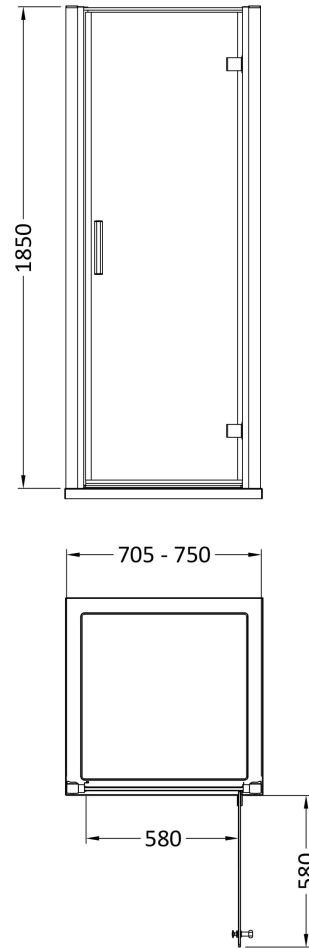

Sales Code: AQHD76H3

Description: Pacific Hinged Door 760mm New Handle

Packaging Details

Barcode: 5056462623467

Sales Code: AQHD76

Description: Pacific Hinged Shower Door 760mm

Product Dimensions

Height (mm):	1850
Width (mm):	750
Depth (mm):	44
Nett Weight (kg):	25.1

Packaging Dimensions

Height (mm):	1910
Width (mm):	785
Length (mm):	65
Gross Weight (kg):	25.1

Packaging Data

Box Colour:	Brown Cardboard Box - Printed
Box Qty:	1
Label Size:	100 x 50
Label Colour:	Not Applicable
Label Qty:	0

Outer Box Dimensions (If Applicable)

Height (mm):	
Width (mm):	
Depth (mm):	
Length (mm):	
Gross Weight (kg):	
Barcode:	5055369080366

Product Details

Country of Origin:	China
Fitting Instruction:	No
CE & UKCA:	Yes
Profile Material:	Aluminium
Profile Finish:	Chrome
Adjustments (mm):	705mm - 750mm
Entry Width (mm):	580mm
Swing In Dim (mm):	N/A
Swing Out Dim (mm):	580mm
Radius (mm):	Not Applicable
Glass Thickness (mm):	6
Easy Fit:	No
Easy Clean:	No
Handle Style:	Square T Shape Handle
Handle Material:	Metal
Enclosure Design:	Semi-Frameless
Wheel Type:	Not Applicable
Support Bar Included:	Support Bar Not Included
Extras:	None

Sales Code: HAN1203AA

Description: Single Handle Chrome

Product Dimensions

Length (mm):	
Width (mm):	20
Height (mm):	165
Depth (mm):	76
Nett Weight (kg):	0.13

Packaging Dimensions

Height (mm):	200
Width (mm):	30
Depth (mm):	74
Gross Weight (kg):	0.13