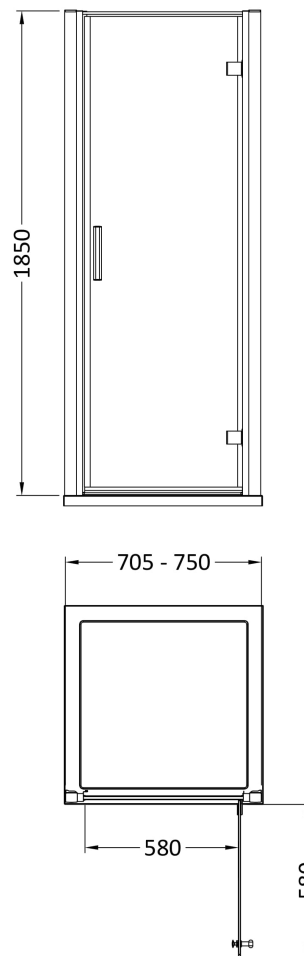

Sales Code: AQHD76H3

Description: Pacific Hinged Door 760mm New Handle

Packaging Details

Barcode: 5056462623467

Sales Code: AQHD76

Description: Pacific Hinged Shower Door 760mm

Product Dimensions

Height (mm):	1850
Width (mm):	750
Depth (mm):	44
Nett Weight (kg):	25.1

Packaging Dimensions

Height (mm):	1910
Width (mm):	785
Length (mm):	65
Gross Weight (kg):	25.1

Packaging Data

Box Colour:	Brown Cardboard Box - Printed
Box Qty:	1
Label Size:	100 x 50
Label Colour:	Not Applicable
Label Qty:	0

Outer Box Dimensions (If Applicable)

Height (mm):	
Width (mm):	
Depth (mm):	
Length (mm):	
Gross Weight (kg):	
Barcode:	5055369080366

Product Details

Country of Origin:	China
Fitting Instruction:	No
CE & UKCA:	Yes
Profile Material:	Aluminium
Profile Finish:	Chrome
Adjustments (mm):	705mm - 750mm
Entry Width (mm):	580mm
Swing In Dim (mm):	N/A
Swing Out Dim (mm):	580mm
Radius (mm):	Not Applicable
Glass Thickness (mm):	6
Easy Fit:	No
Easy Clean:	No
Handle Style:	Square T Shape Handle
Handle Material:	Metal
Enclosure Design:	Semi-Frameless
Wheel Type:	Not Applicable
Support Bar Included:	Support Bar Not Included
Extras:	None

Sales Code: HAN1203AA

Description: Single Handle Chrome

Product Dimensions

Length (mm):	
Width (mm):	20
Height (mm):	165
Depth (mm):	76
Nett Weight (kg):	0.13

Packaging Dimensions

Height (mm):	200
Width (mm):	30
Depth (mm):	74
Gross Weight (kg):	0.13