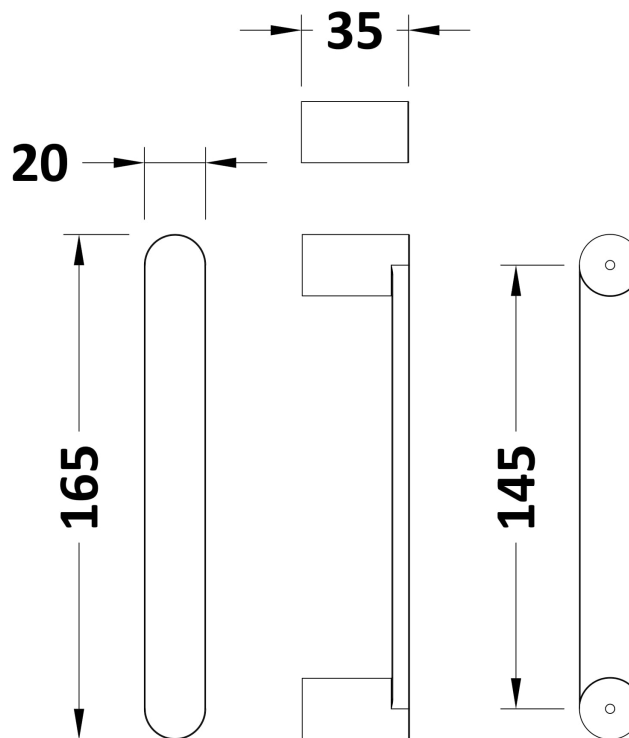

Packaging Dimensions

Height (mm):	1910
Width (mm):	785
Length (mm):	65
Gross Weight (kg):	25.1

Packaging Data

Box Colour:	Brown Cardboard Box - Printed
Box Qty:	1
Label Size:	100 x 50
Label Colour:	Not Applicable
Label Qty:	0

Outer Box Dimensions (If Applicable)

Height (mm):	
Width (mm):	
Depth (mm):	
Length (mm):	
Gross Weight (kg):	
Barcode:	5055369080366

Product Details

Country of Origin:	China
Fitting Instruction:	No
CE & UKCA:	Yes
Profile Material:	Aluminium
Profile Finish:	Chrome
Adjustments (mm):	705mm - 750mm
Entry Width (mm):	580mm
Swing In Dim (mm):	N/A
Swing Out Dim (mm):	580mm
Radius (mm):	Not Applicable
Glass Thickness (mm):	6
Easy Fit:	No
Easy Clean:	No
Handle Style:	Square T Shape Handle
Handle Material:	Metal
Enclosure Design:	Semi-Frameless
Wheel Type:	Not Applicable
Support Bar Included:	Support Bar Not Included
Extras:	None

Sales Code: HAN1203AA

Description: Single Handle Chrome

Product Dimensions

Length (mm):	
Width (mm):	20
Height (mm):	165
Depth (mm):	76
Nett Weight (kg):	0.13

Packaging Dimensions

Height (mm):	200
Width (mm):	30
Depth (mm):	74
Gross Weight (kg):	0.13

Packaging Data

Box Colour:	
Box Qty:	
Label Size:	x
Label Colour:	
Label Qty:	

Outer Box Dimensions (If Applicable)

Height (mm):	
Width (mm):	
Length (mm):	
Depth (mm):	
Gross Weight (kg):	
Barcode:	5056462617886